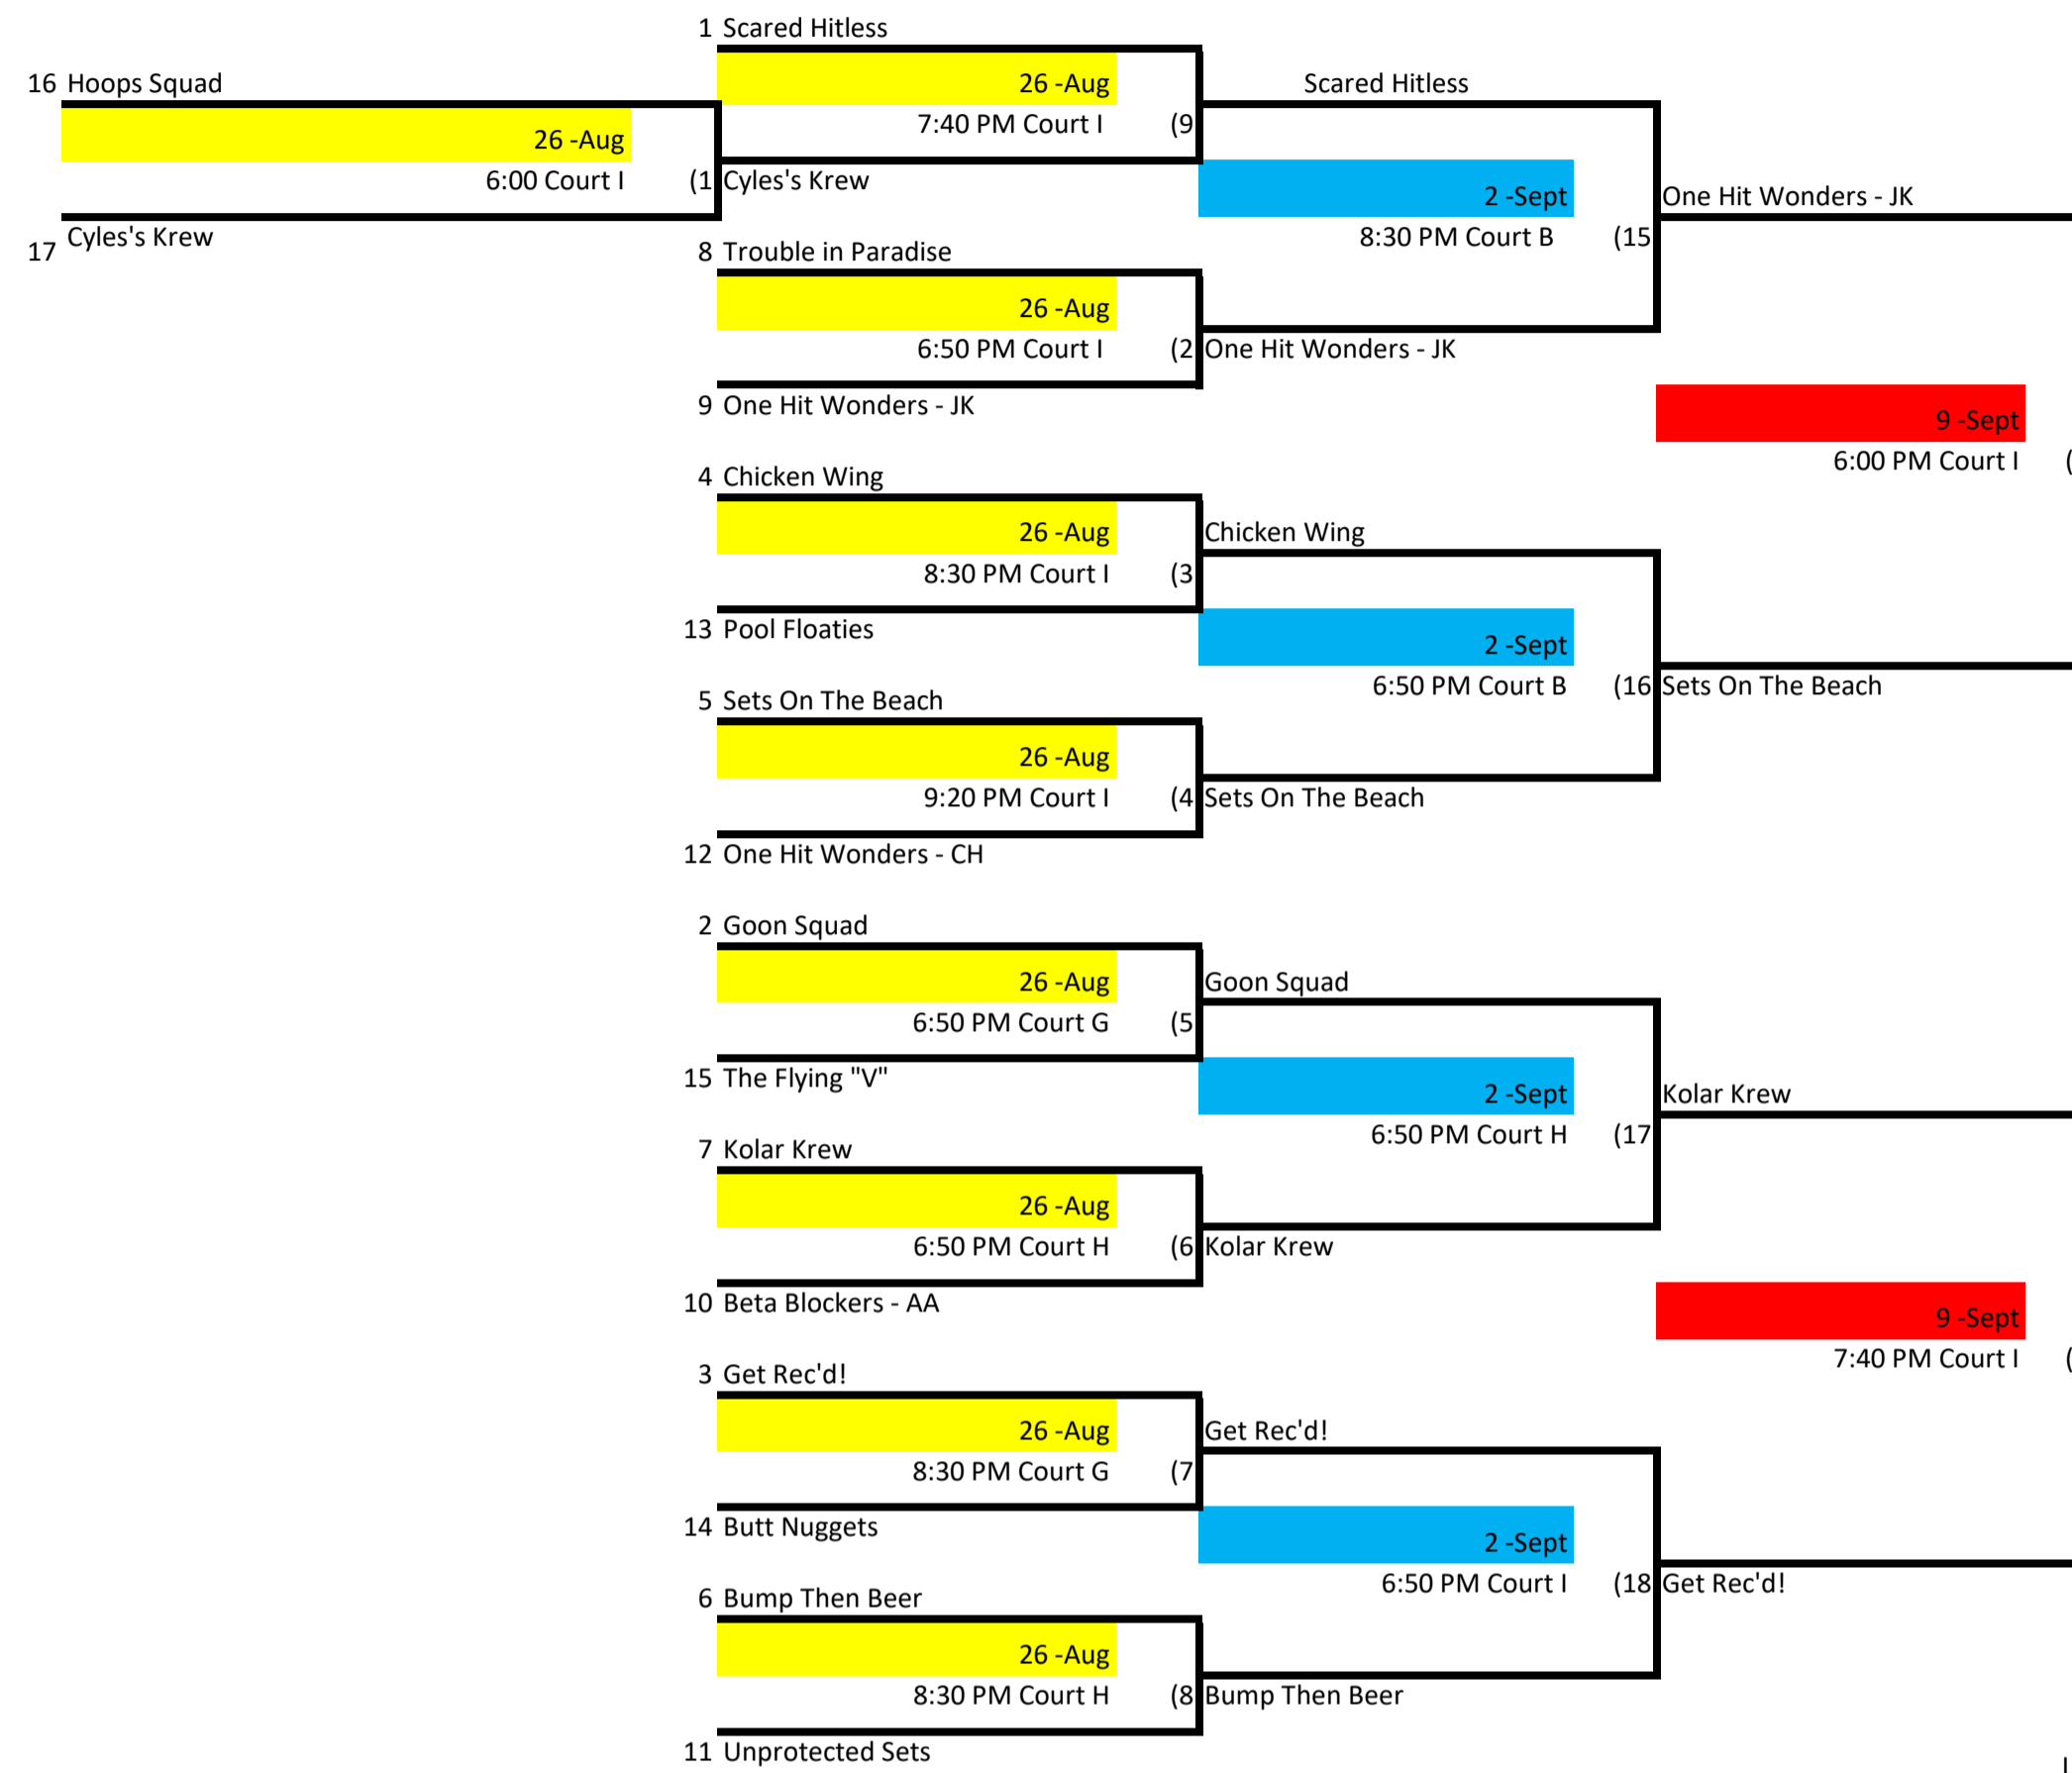

Skyline Volleyball Thursday - Rec Div. 3

Winner's Bracket

Week 1 - August 26
 Week 2 - Sept 2
 Week 3 - Sept 9
 Week 4 - September 16

Loser's Bracket

L29
 L31
 L32 If First Loss
 L33