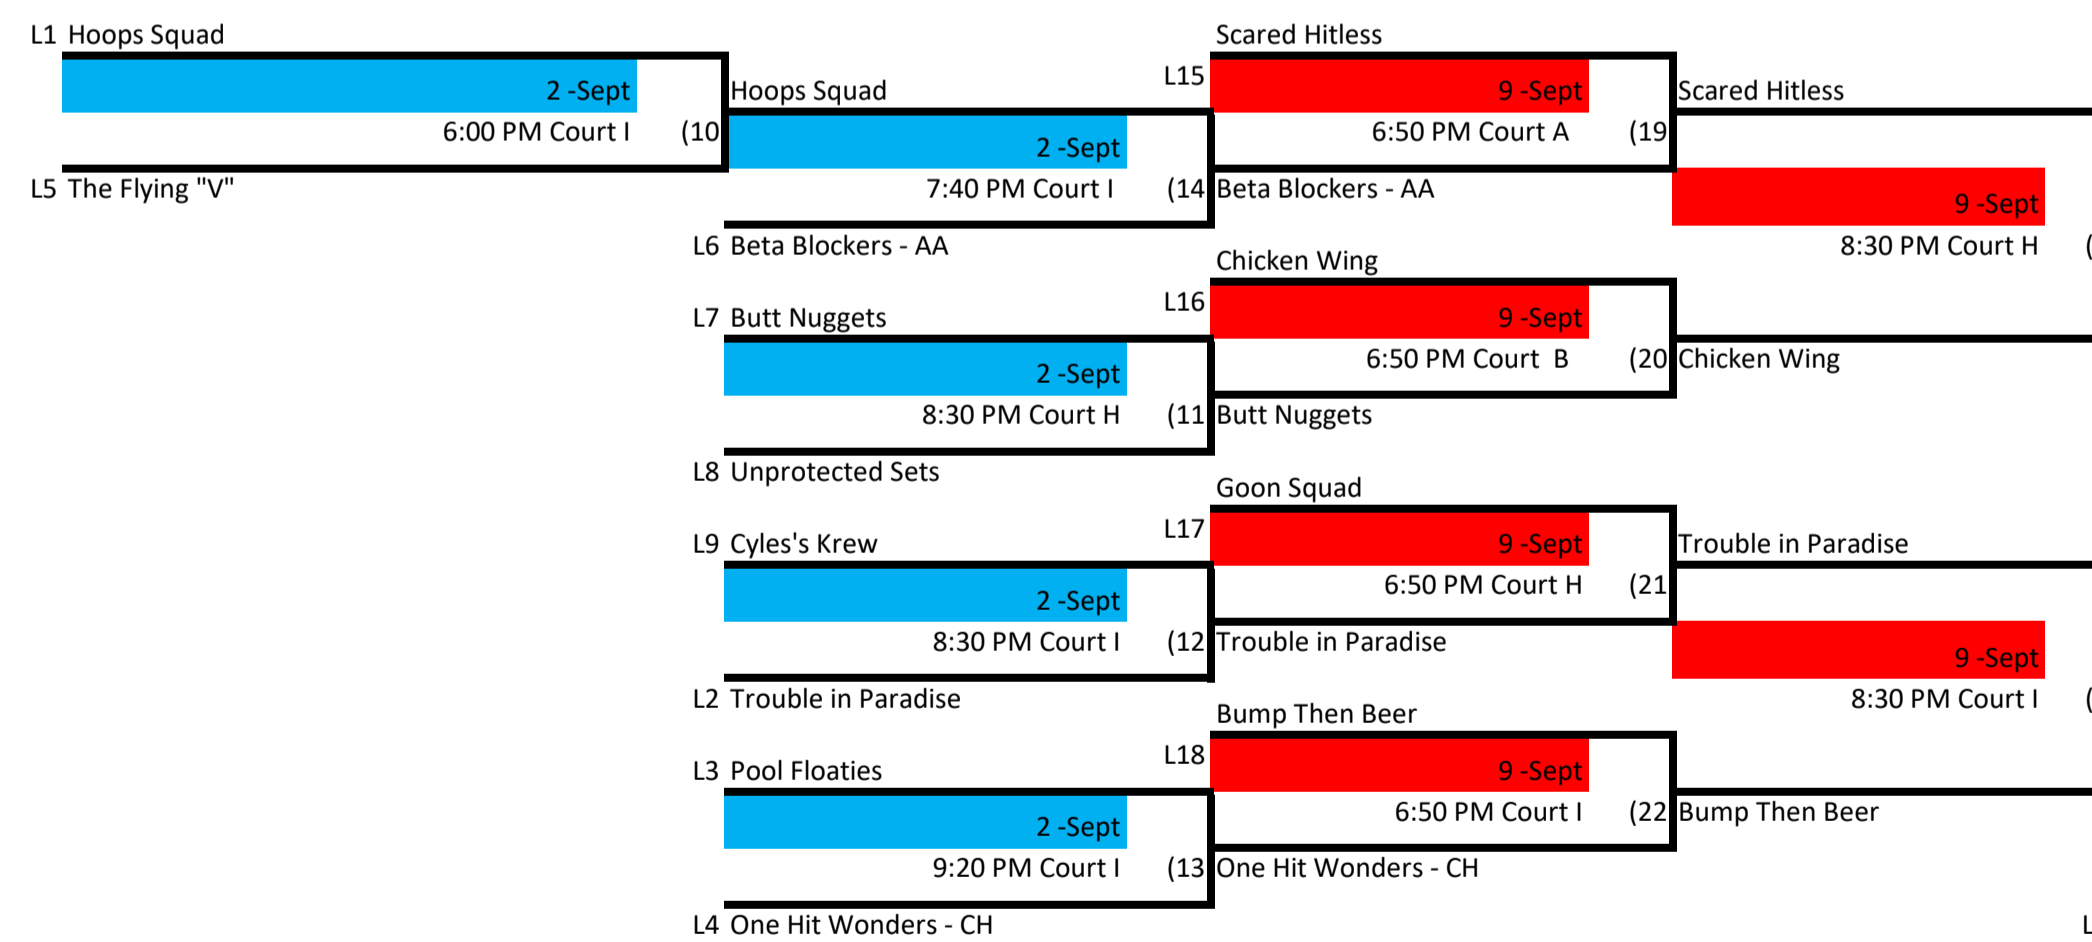

Skyline Volleyball Thursday - Rec Div. 3

Winner's Bracket

Week 1 - August 26
 Week 2 - Sept 2
 Week 3 - Sept 9
 Week 4 - September 16

Loser's Bracket

L29
 L31
 L32 If First Loss
 L33