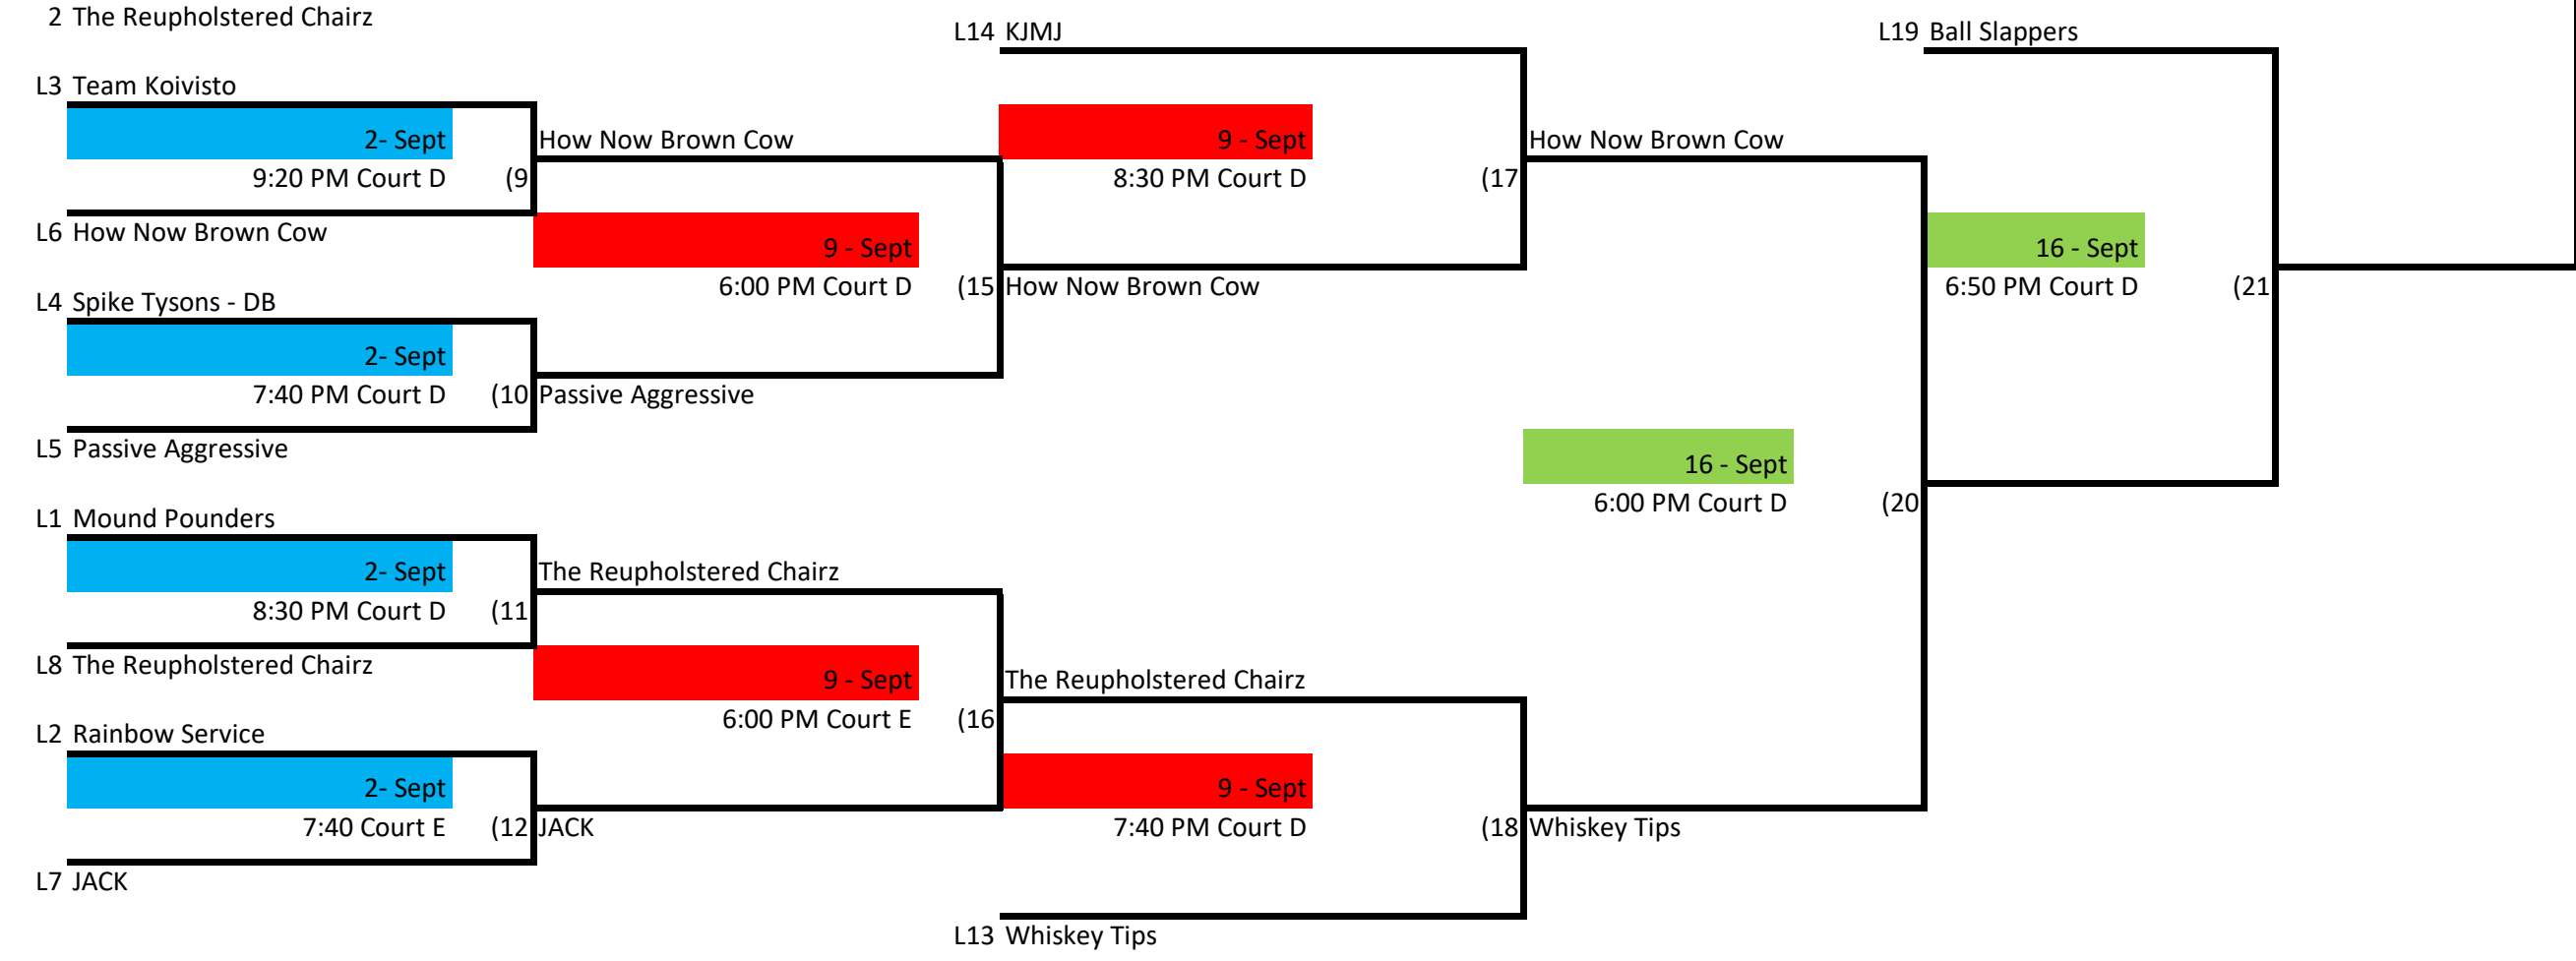

Skyline Volleyball Thursday - Int. Upper

Winner's Bracket

Week 1 - August 26
 Week 2 - Sept 2
 Week 3 - Sept 9
 Week 4 - September 16

Loser's Bracket

L22 If First Loss