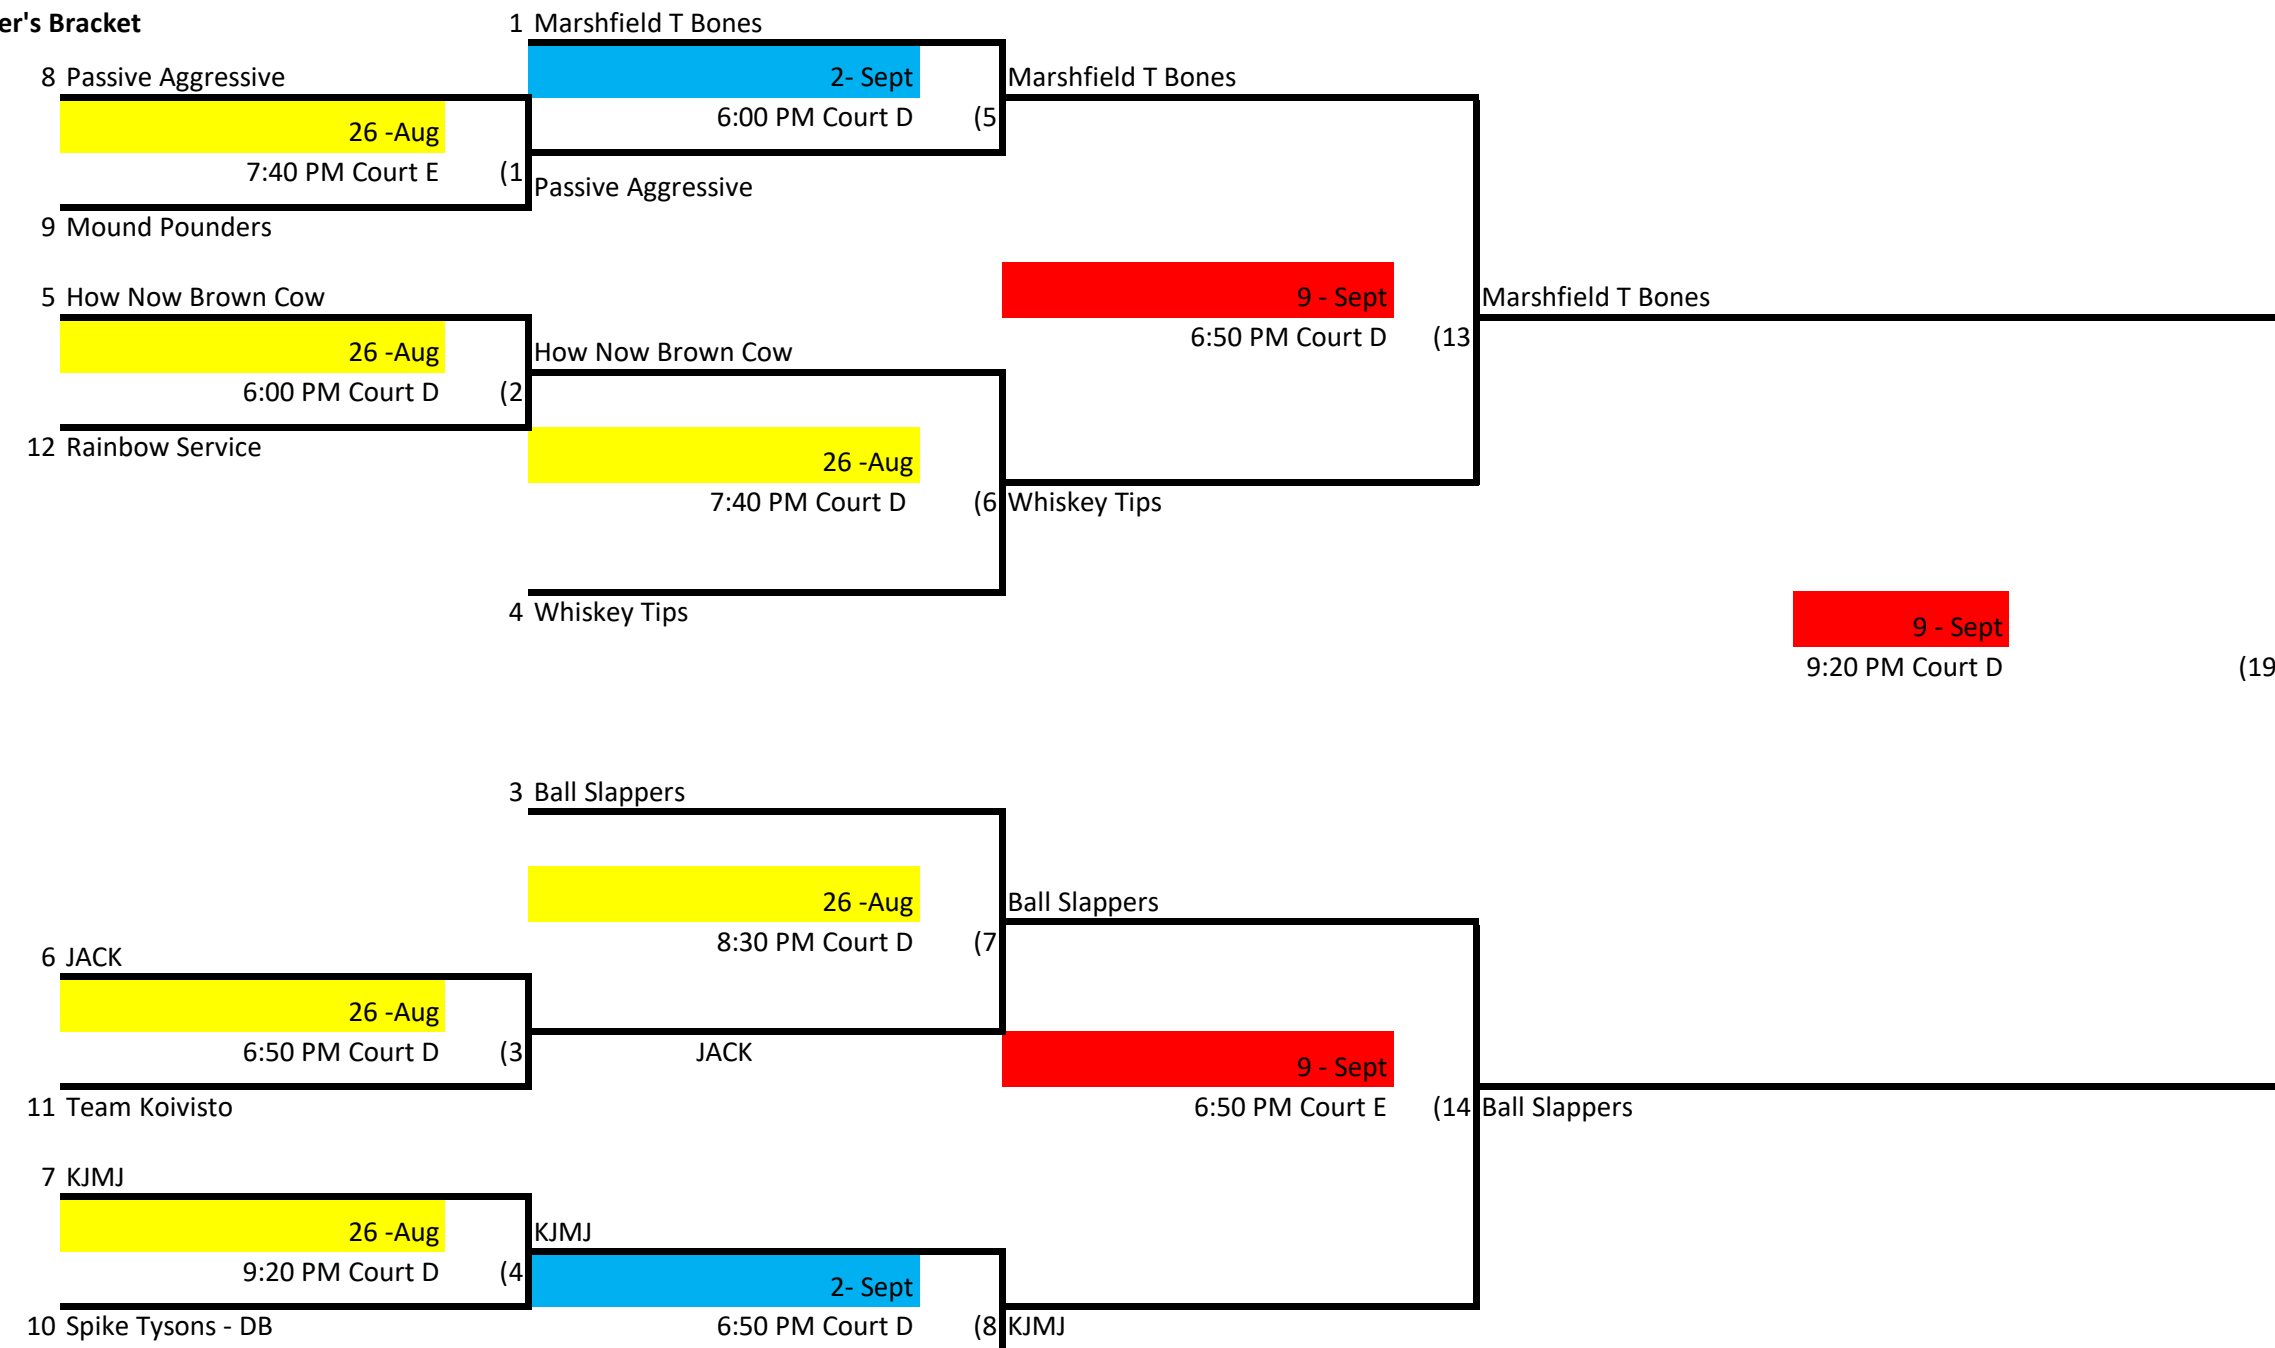

Skyline Volleyball Thursday - Int. Upper

Winner's Bracket

Week 1 - August 26
 Week 2 - Sept 2
 Week 3 - Sept 9
 Week 4 - September 16

Loser's Bracket

L22 If First Loss