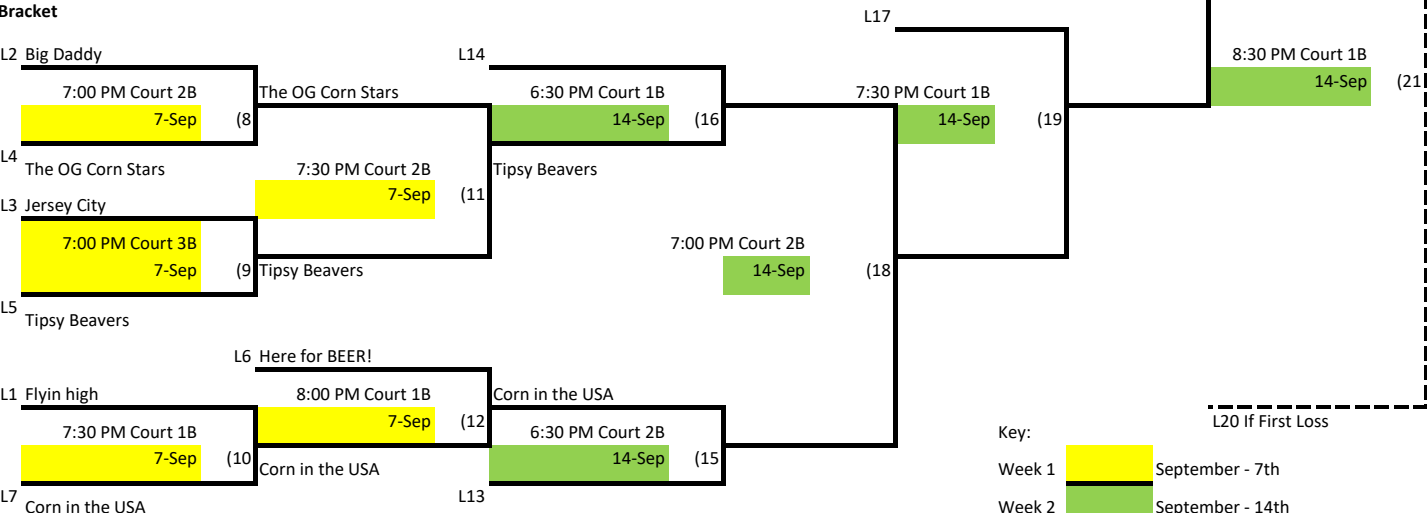

# Tuesday Night Bean Bags - Division 1

**Winner's Bracket**

**Loser's Bracket**

Key:  
 Week 1 September - 7th  
 Week 2 September - 14th

L20 If First Loss

(21)