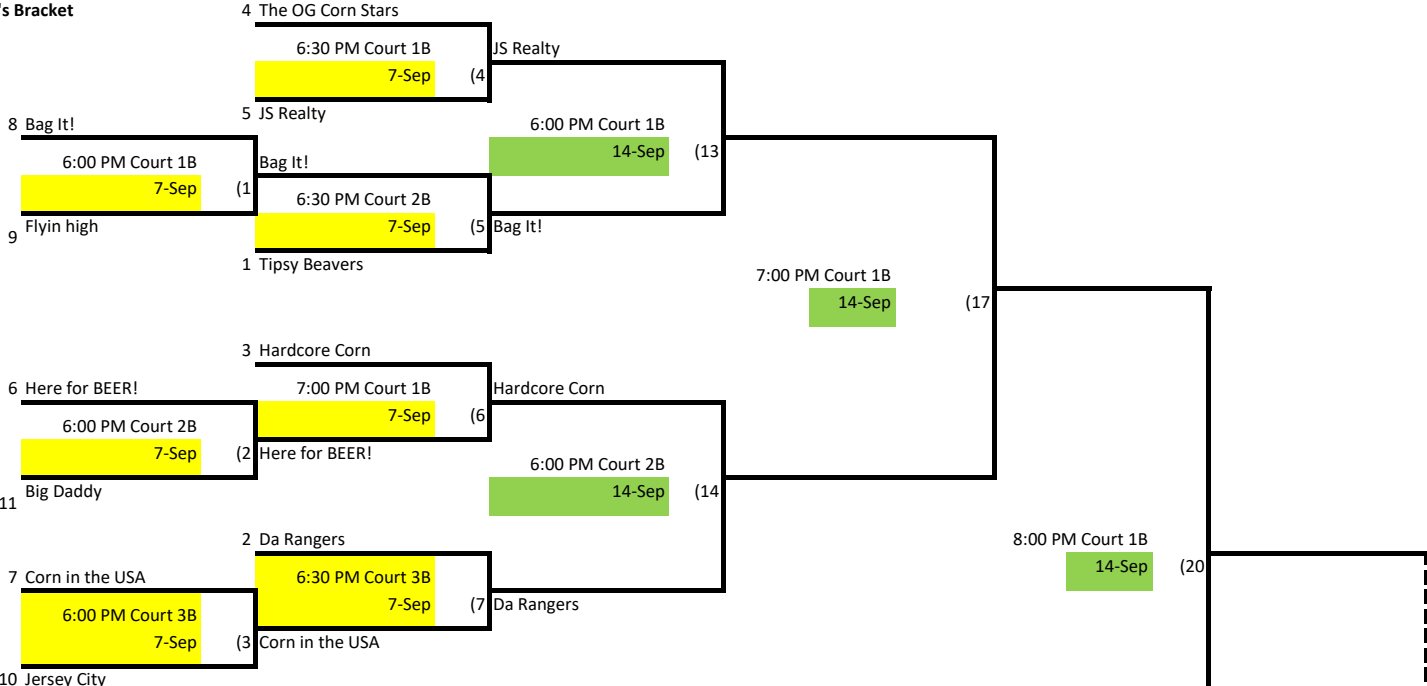

# Tuesday Night Bean Bags - Division 1

**Winner's Bracket**

**Loser's Bracket**

Key:  
 Week 1 September - 7th  
 Week 2 September - 14th

L20 If First Loss

(21)