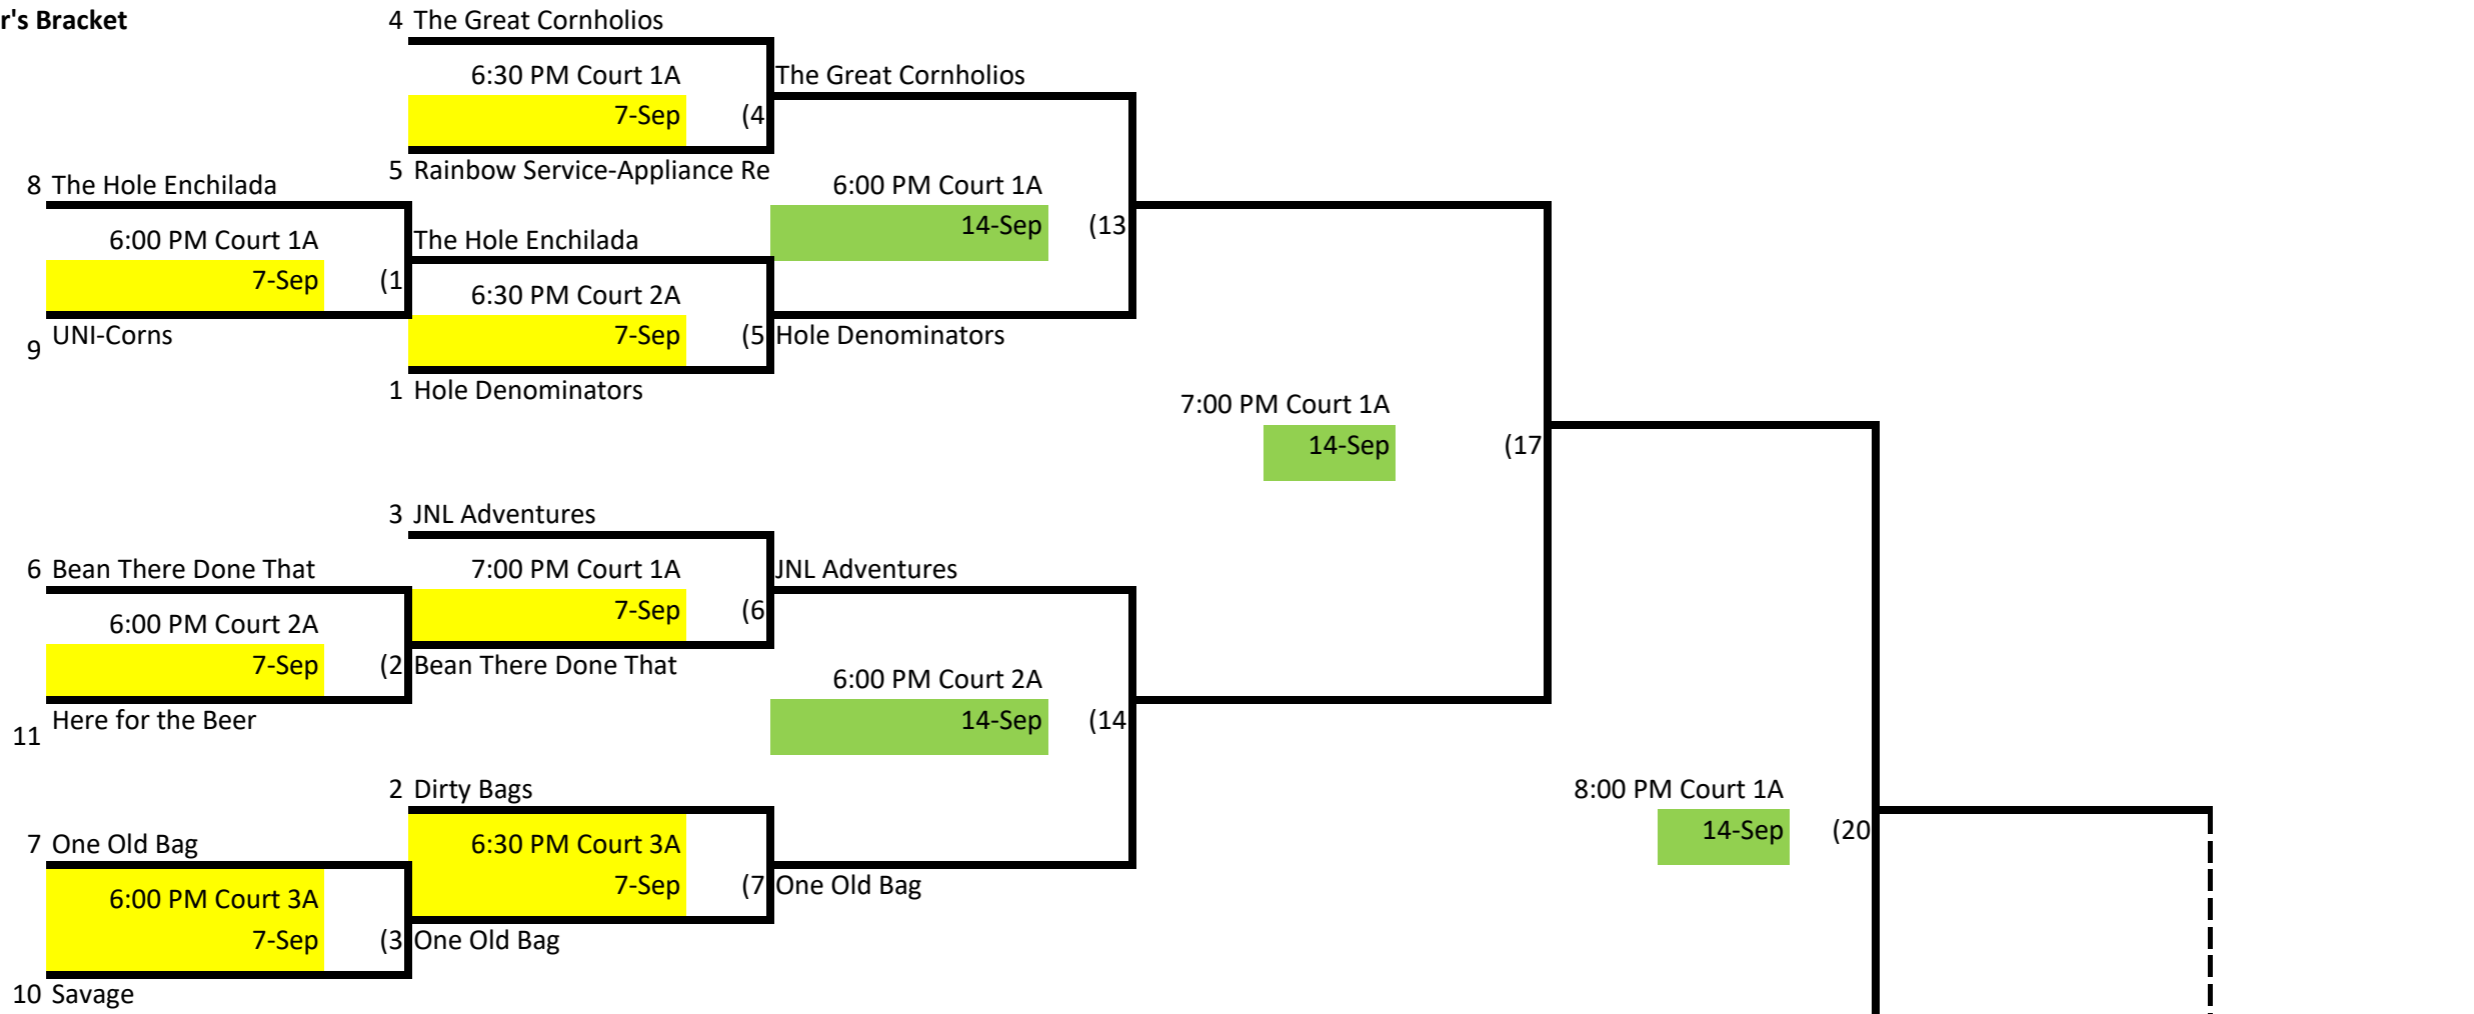

## Tuesday Night Bean Bags - Division 2

### Winner's Bracket

### Loser's Bracket

Key:  
 Week 1 7-Sep September - 7th  
 Week 2 14-Sep September - 14th

L20 If First Loss