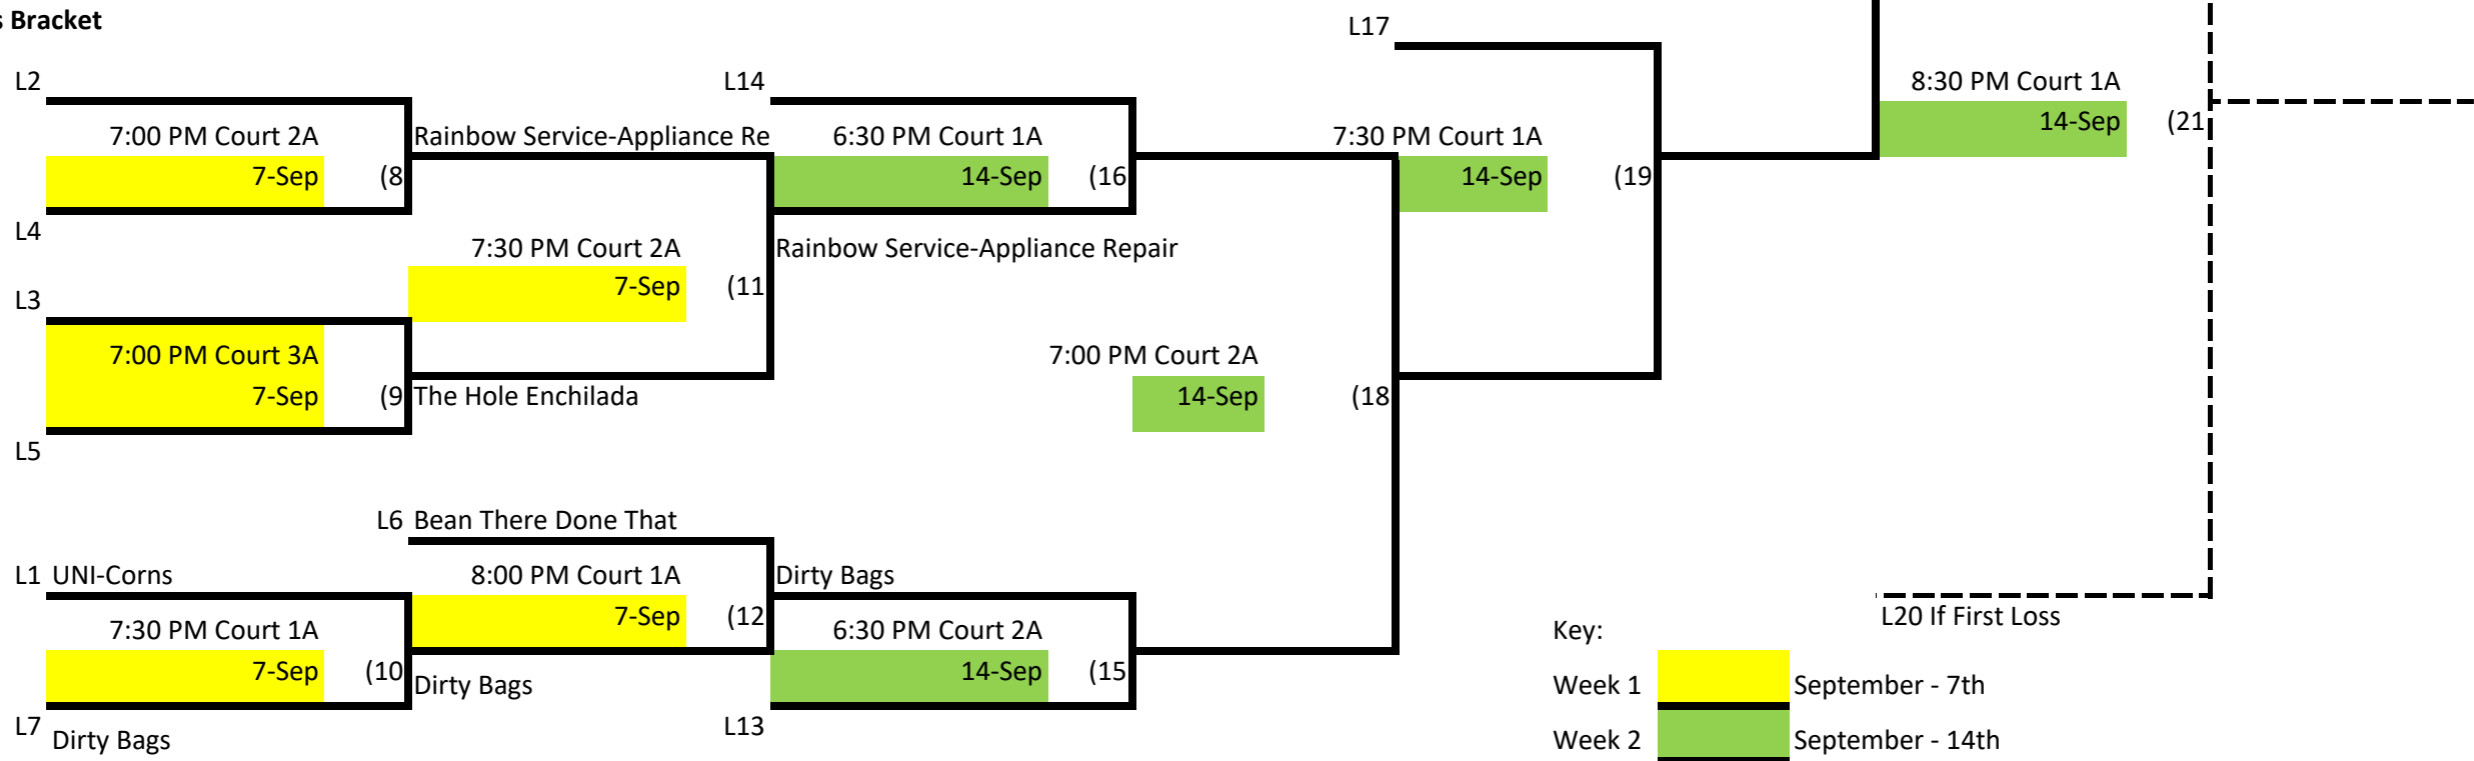

## Tuesday Night Bean Bags - Division 2

### Winner's Bracket

### Loser's Bracket

Key:  
 Week 1 7-Sep September - 7th  
 Week 2 14-Sep September - 14th

L20 If First Loss