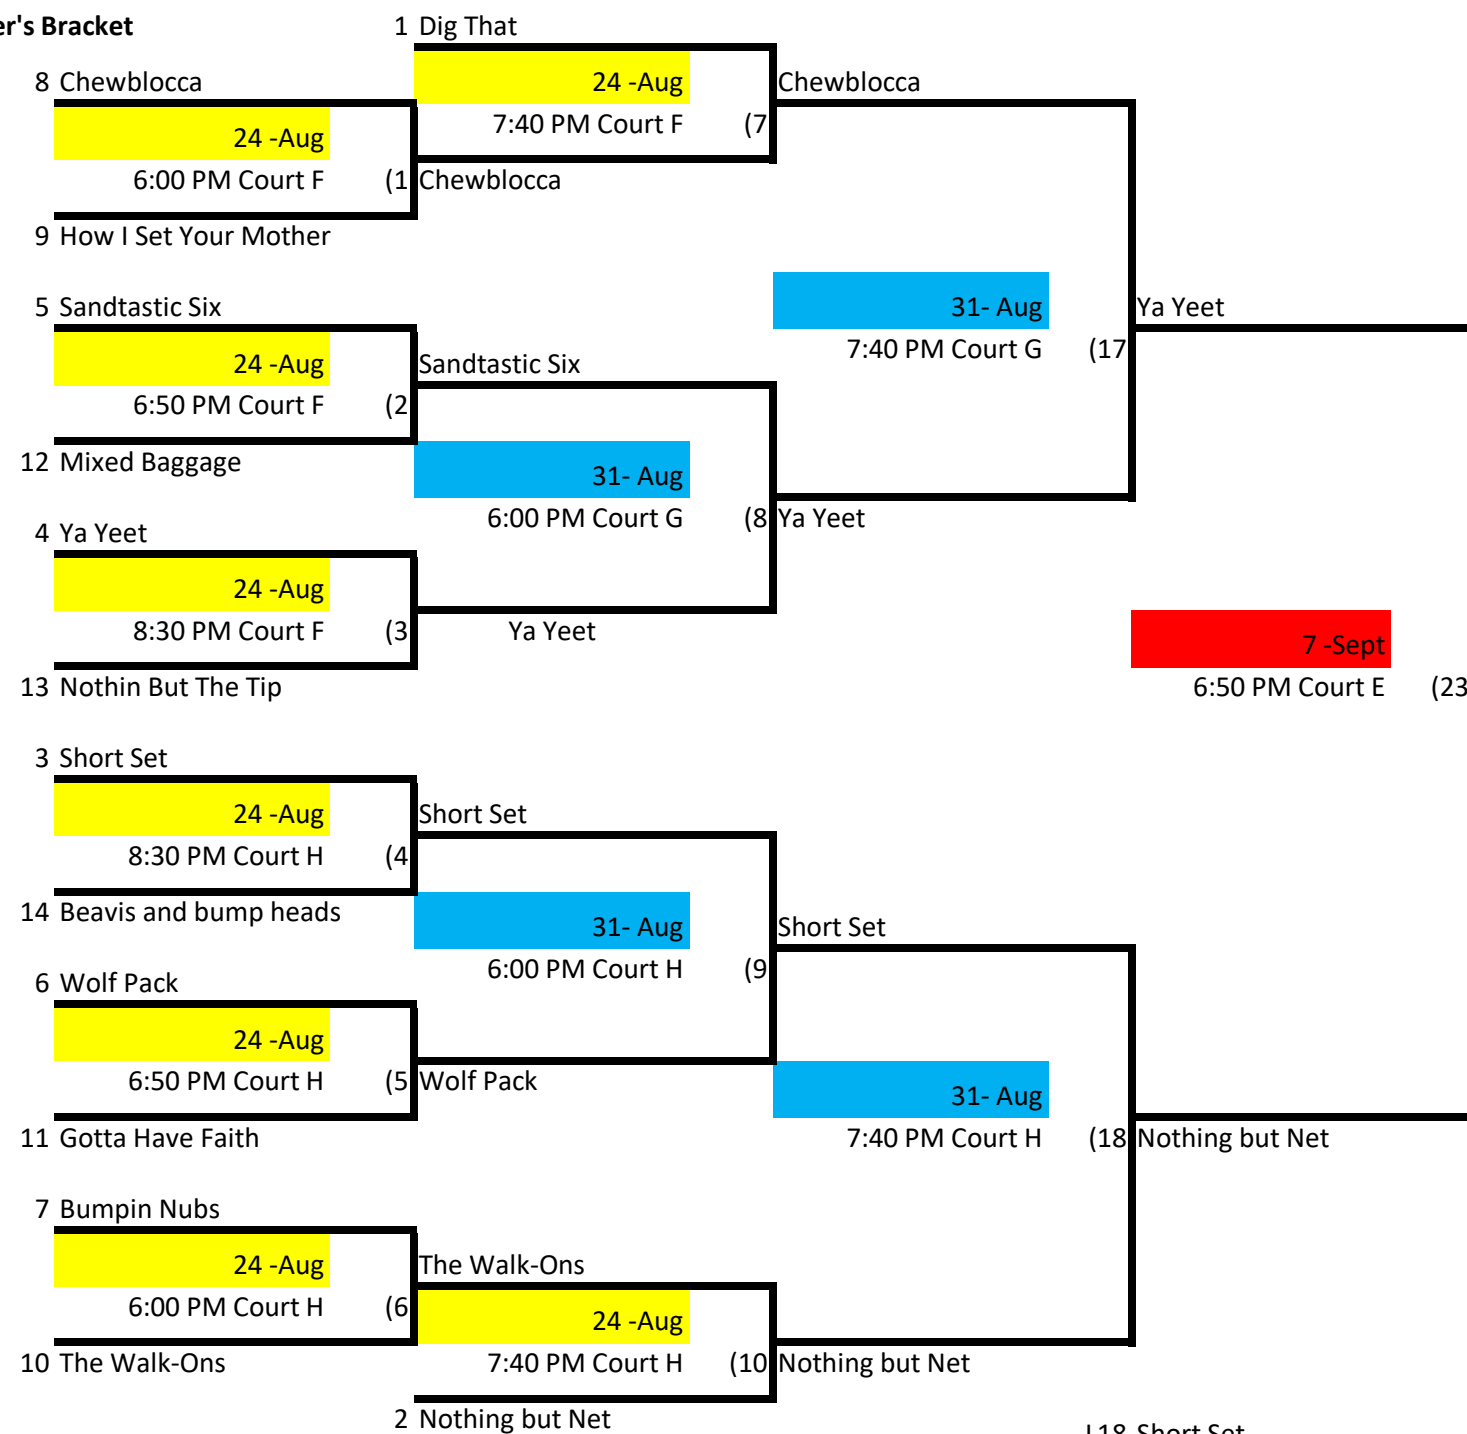

# Skyline Volleyball Tuesday - Int. Lower Div. 1

## Winner's Bracket

- Week 1 - August 24
- Week 2 - August 31
- Week 3 - September 7
- Week 4 - September 14

## Loser's Bracket

L26 If First Loss