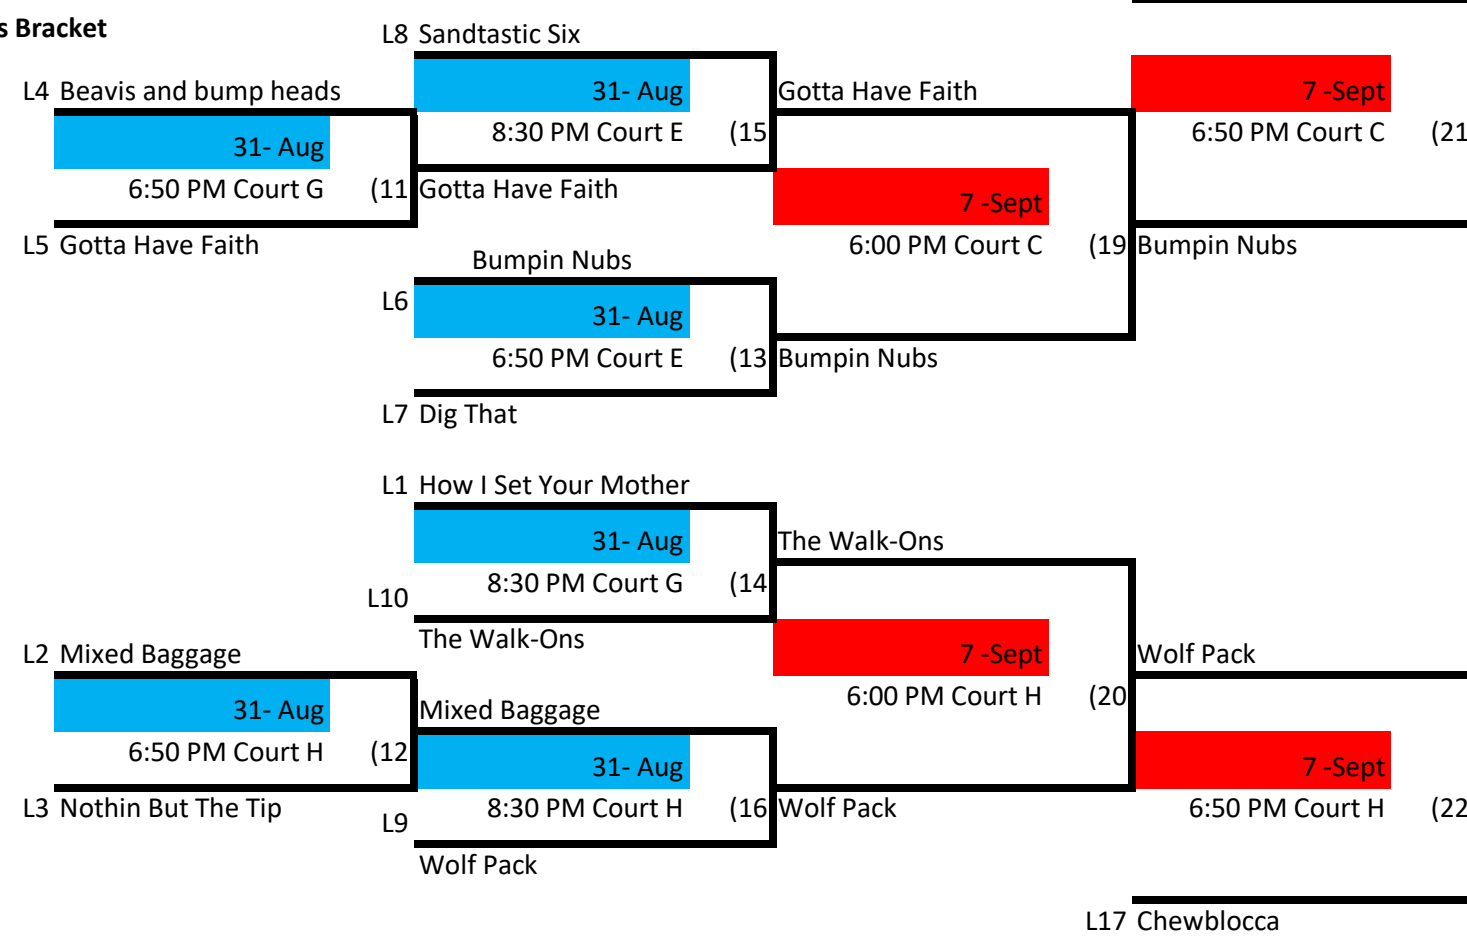

# Skyline Volleyball Tuesday - Int. Lower Div. 1

## Winner's Bracket

- Week 1 - August 24
- Week 2 - August 31
- Week 3 - September 7
- Week 4 - September 14

## Loser's Bracket

L26 If First Loss