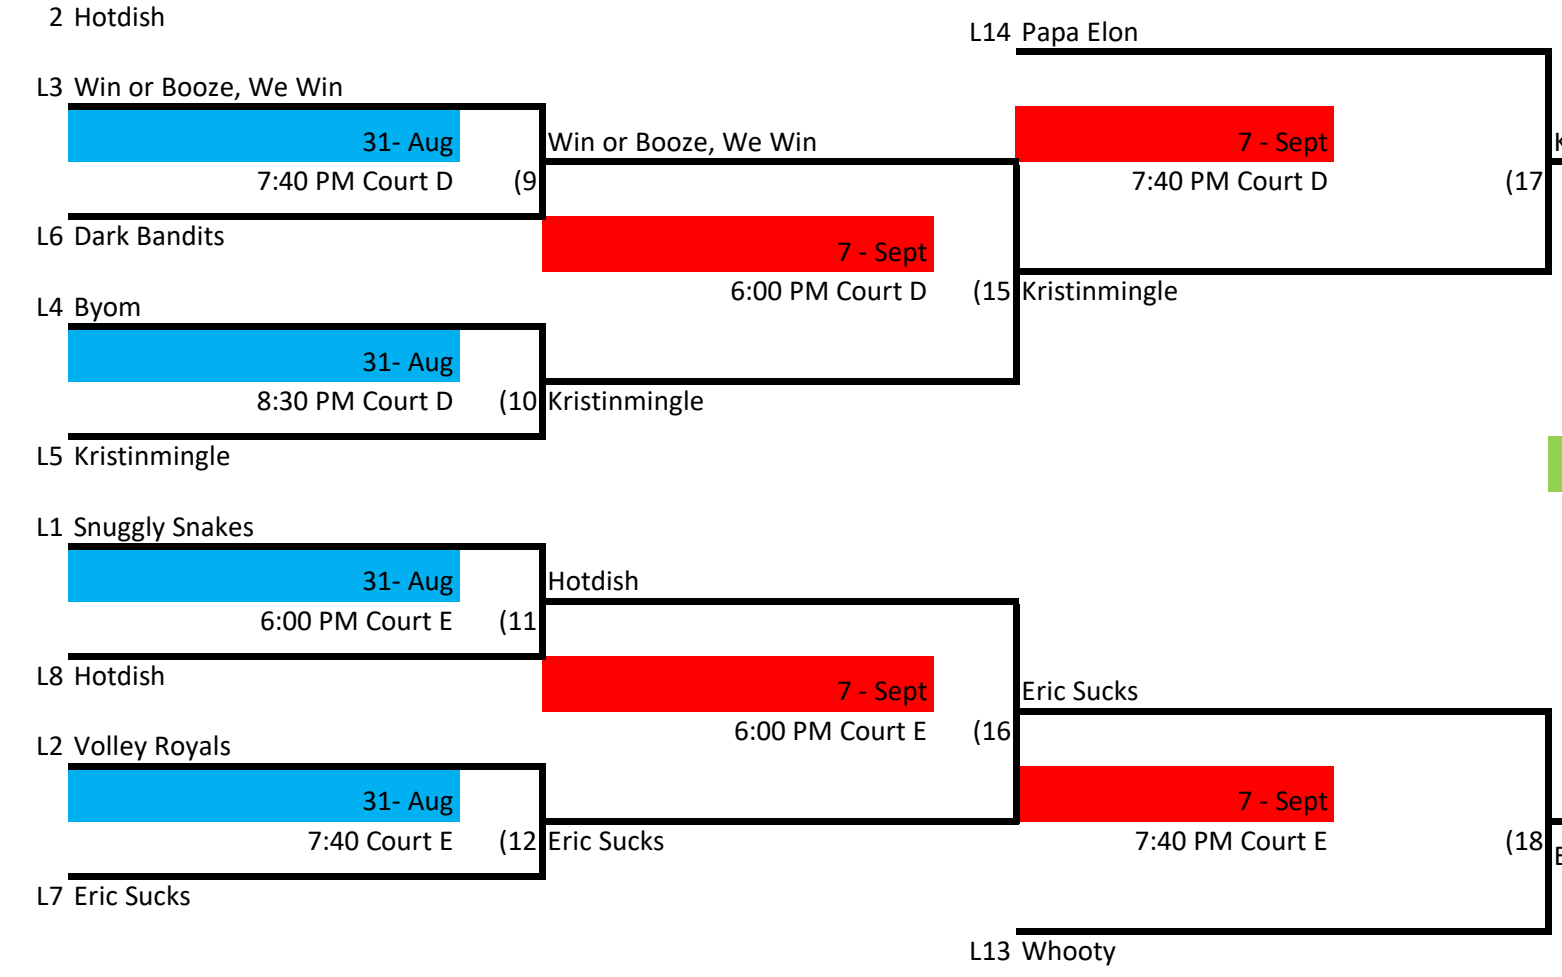

# Skyline Volleyball Tuesday - Int. Upper

**Winner's Bracket**

Week 1 - August 24  
 Week 2 - August 31  
 Week 3 - September 7  
 Week 4 - September 14

**Loser's Bracket**

L22 If First Loss