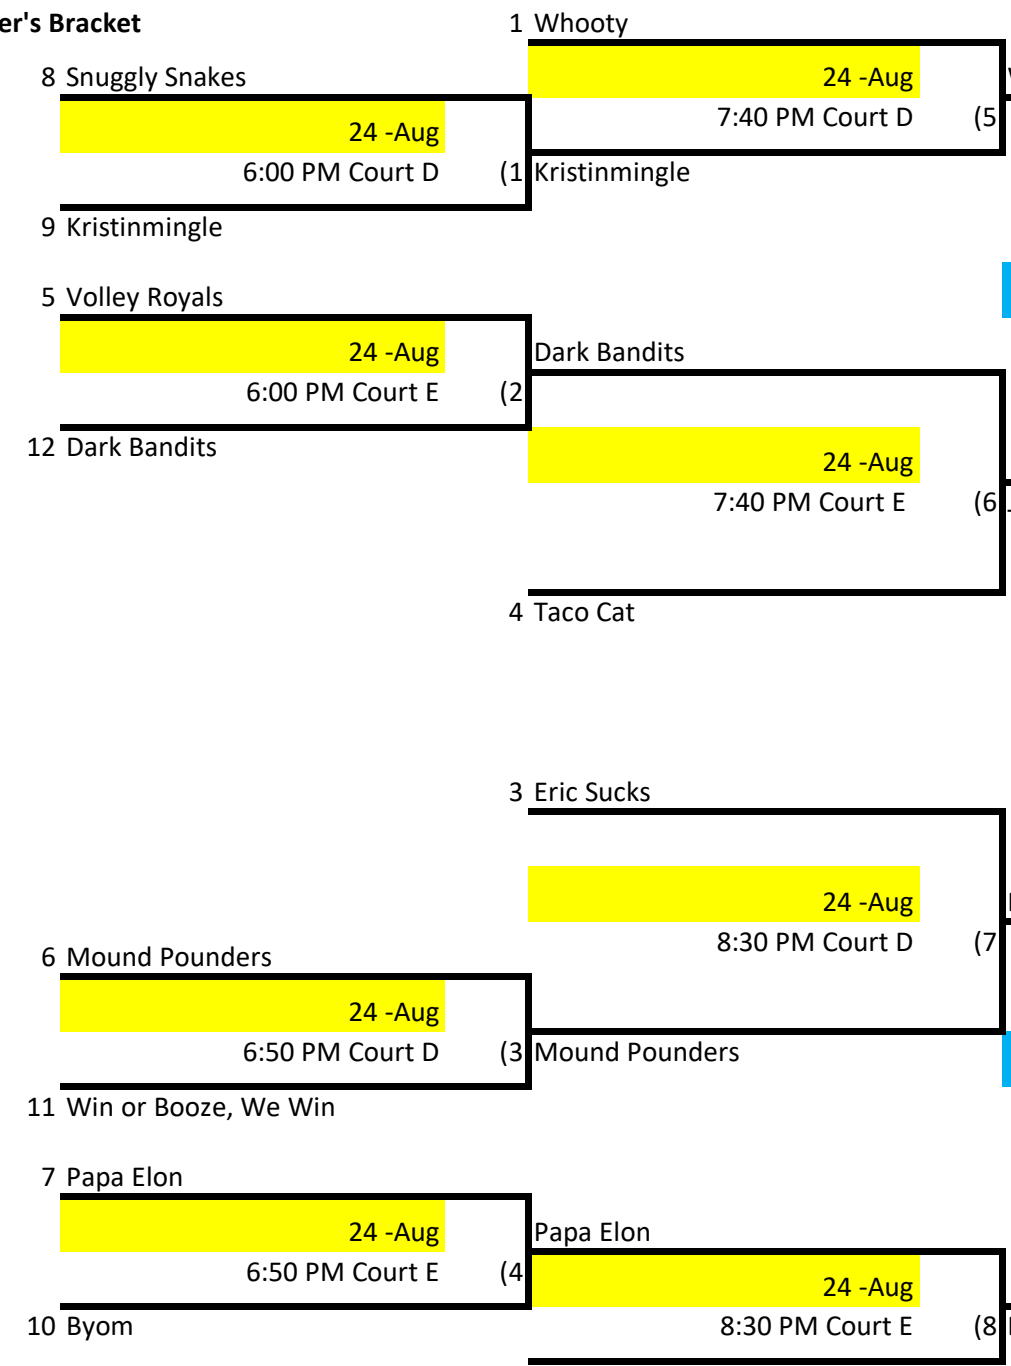

# Skyline Volleyball Tuesday - Int. Upper

**Winner's Bracket**

Week 1 - August 24  
 Week 2 - August 31  
 Week 3 - September 7  
 Week 4 - September 14

**Loser's Bracket**

L22 If First Loss