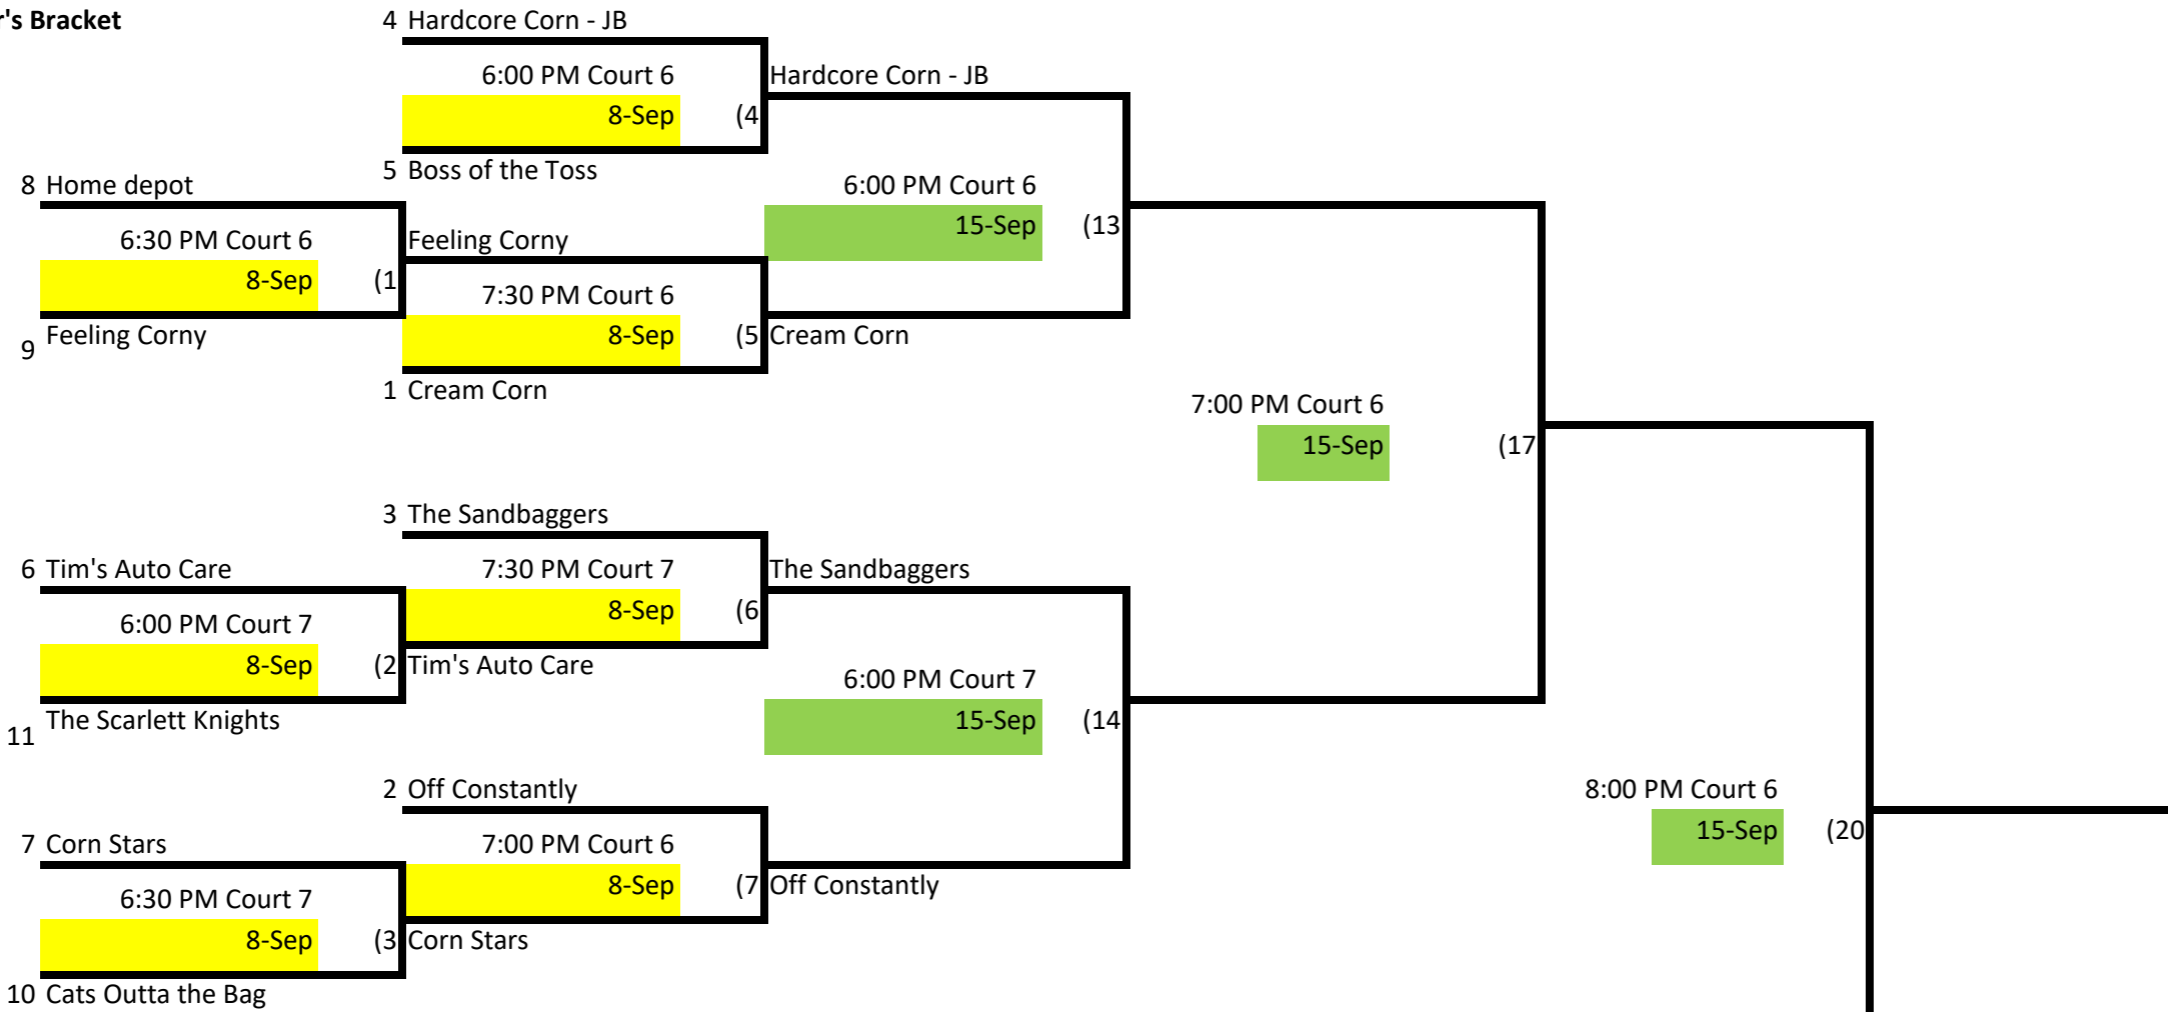

Wednesday Night Bean Bags - Division 1

Winner's Bracket

Loser's Bracket