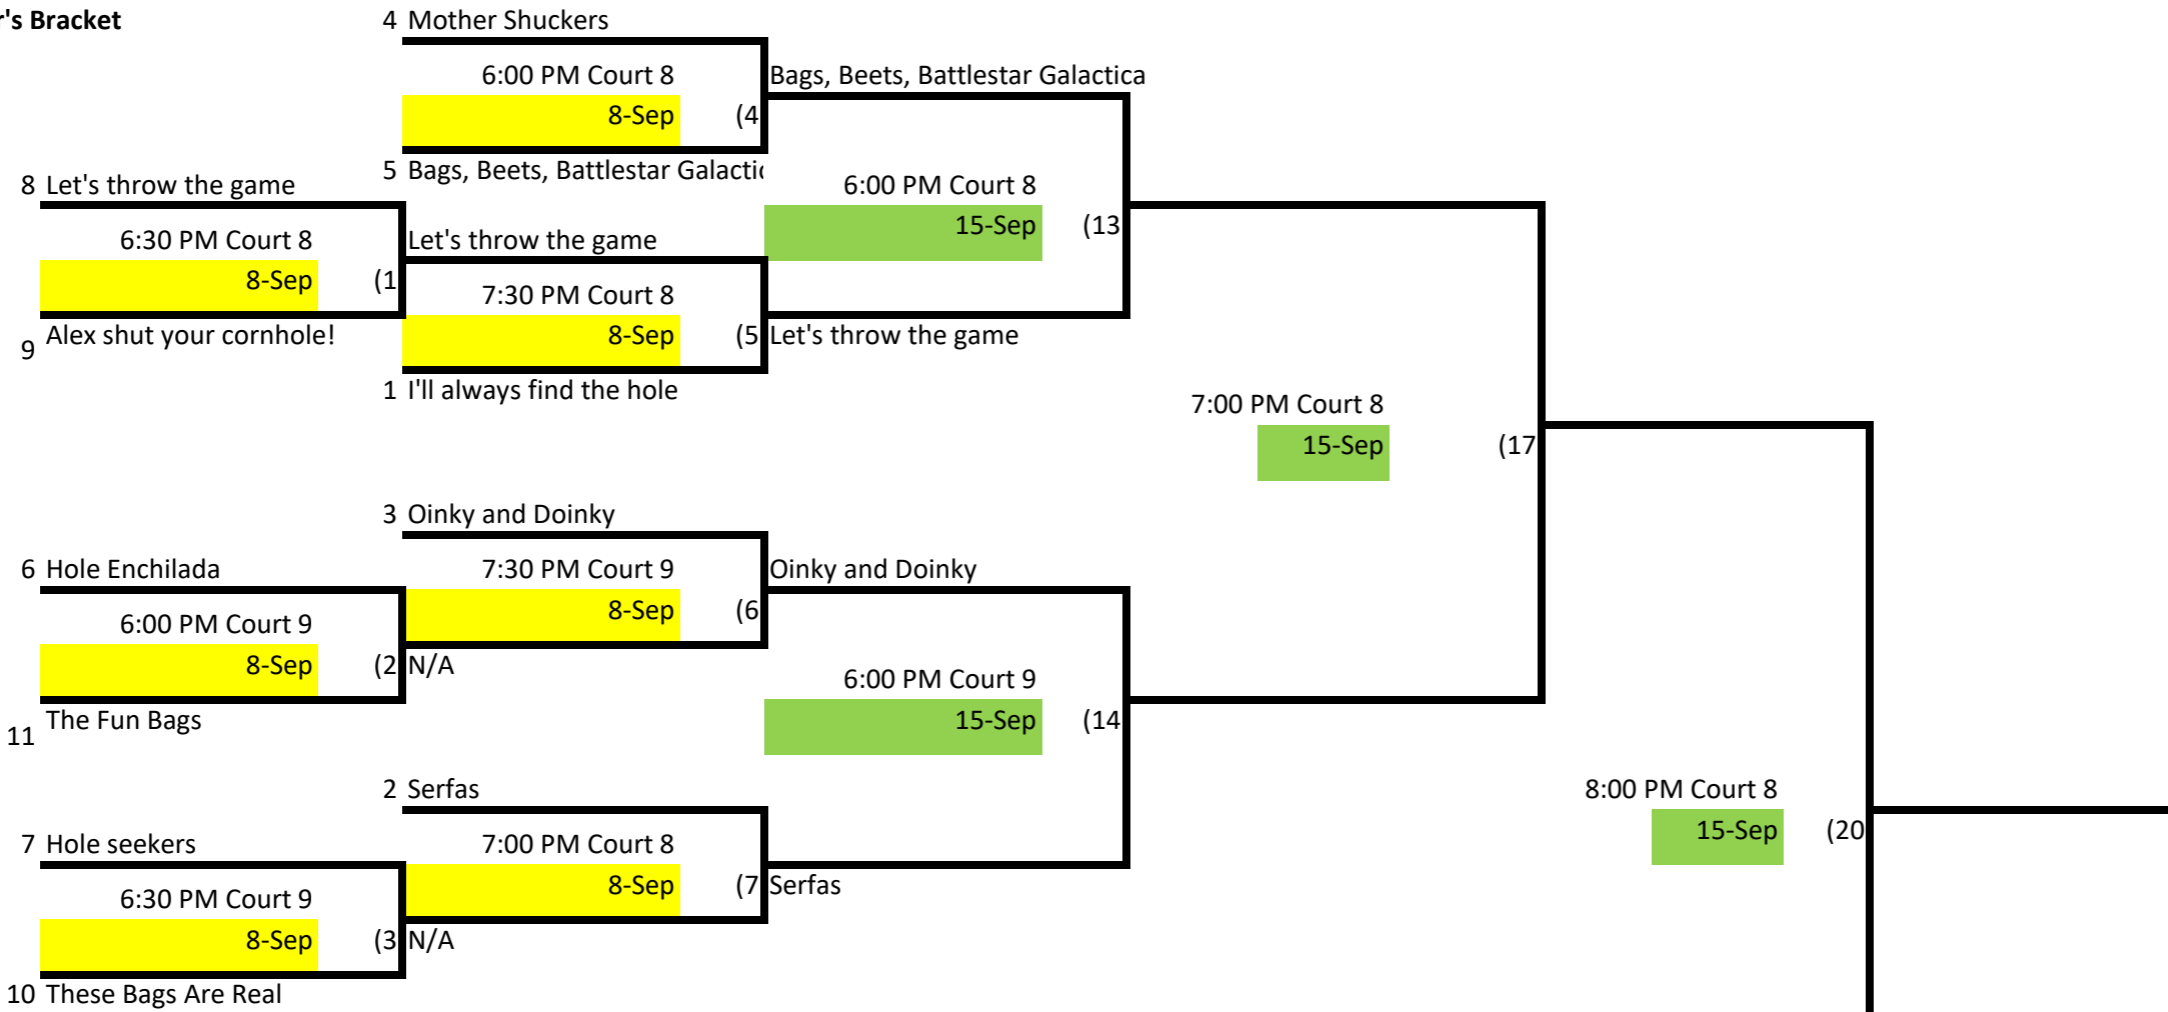

# Wednesday Night Bean Bags - Division 2

## Winner's Bracket

## Loser's Bracket