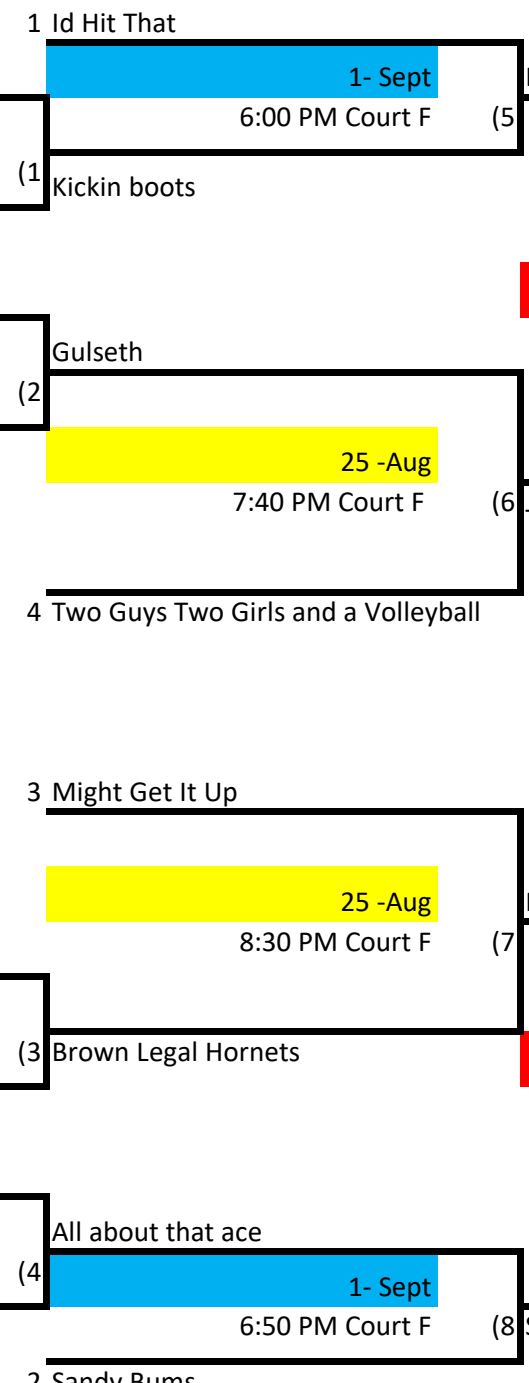

Skyline Volleyball Wednesday - Int. Lower Div. 1

Winner's Bracket

Week 1 - August 25
 Week 2 - Sept 1
 Week 3 - Sept 8
 Week 4 - September 15

Loser's Bracket