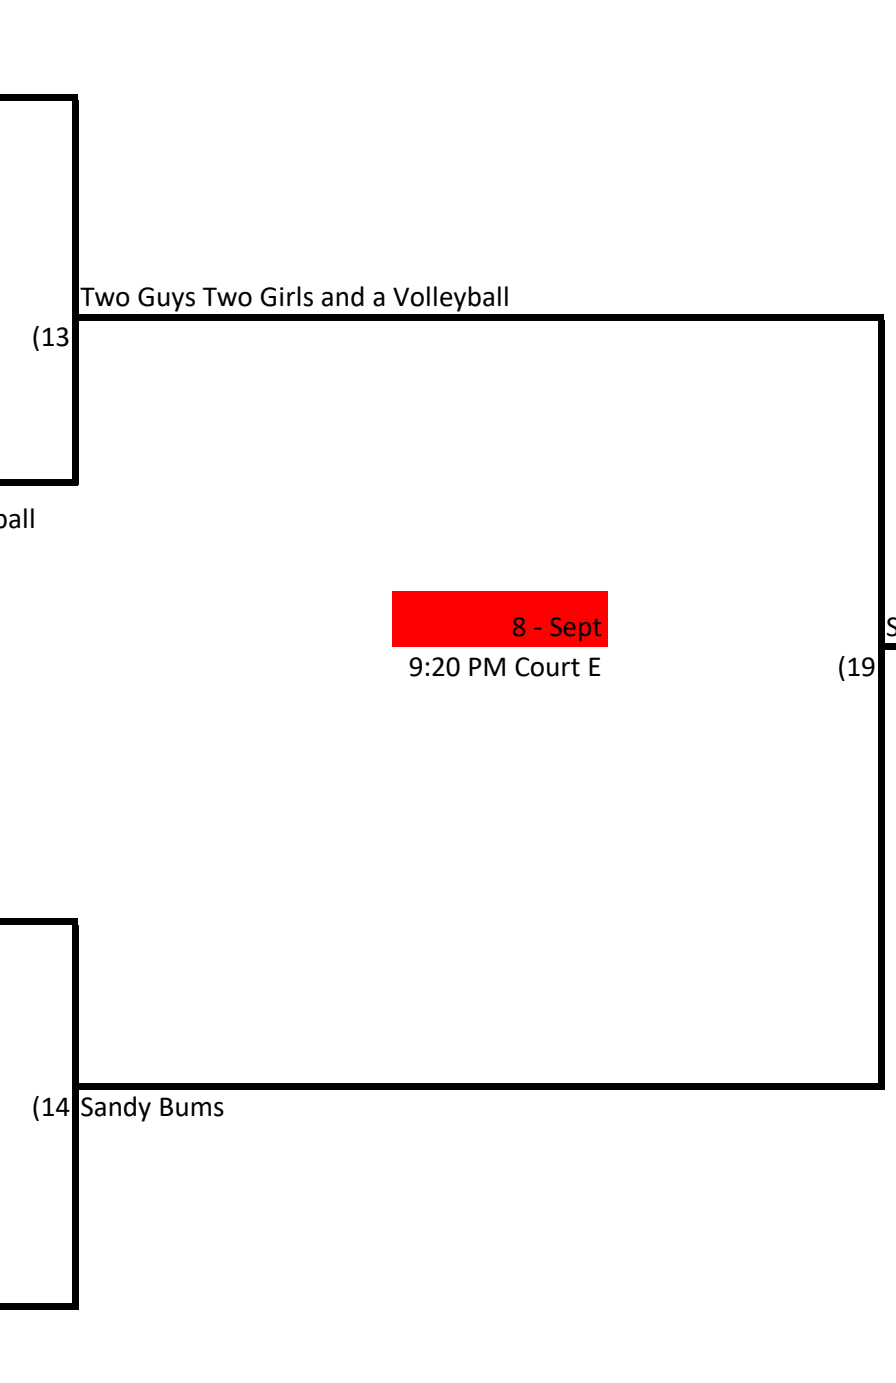

Skyline Volleyball Wednesday - Int. Lower Div. 1

Winner's Bracket

Week 1 - August 25
 Week 2 - Sept 1
 Week 3 - Sept 8
 Week 4 - September 15

Loser's Bracket