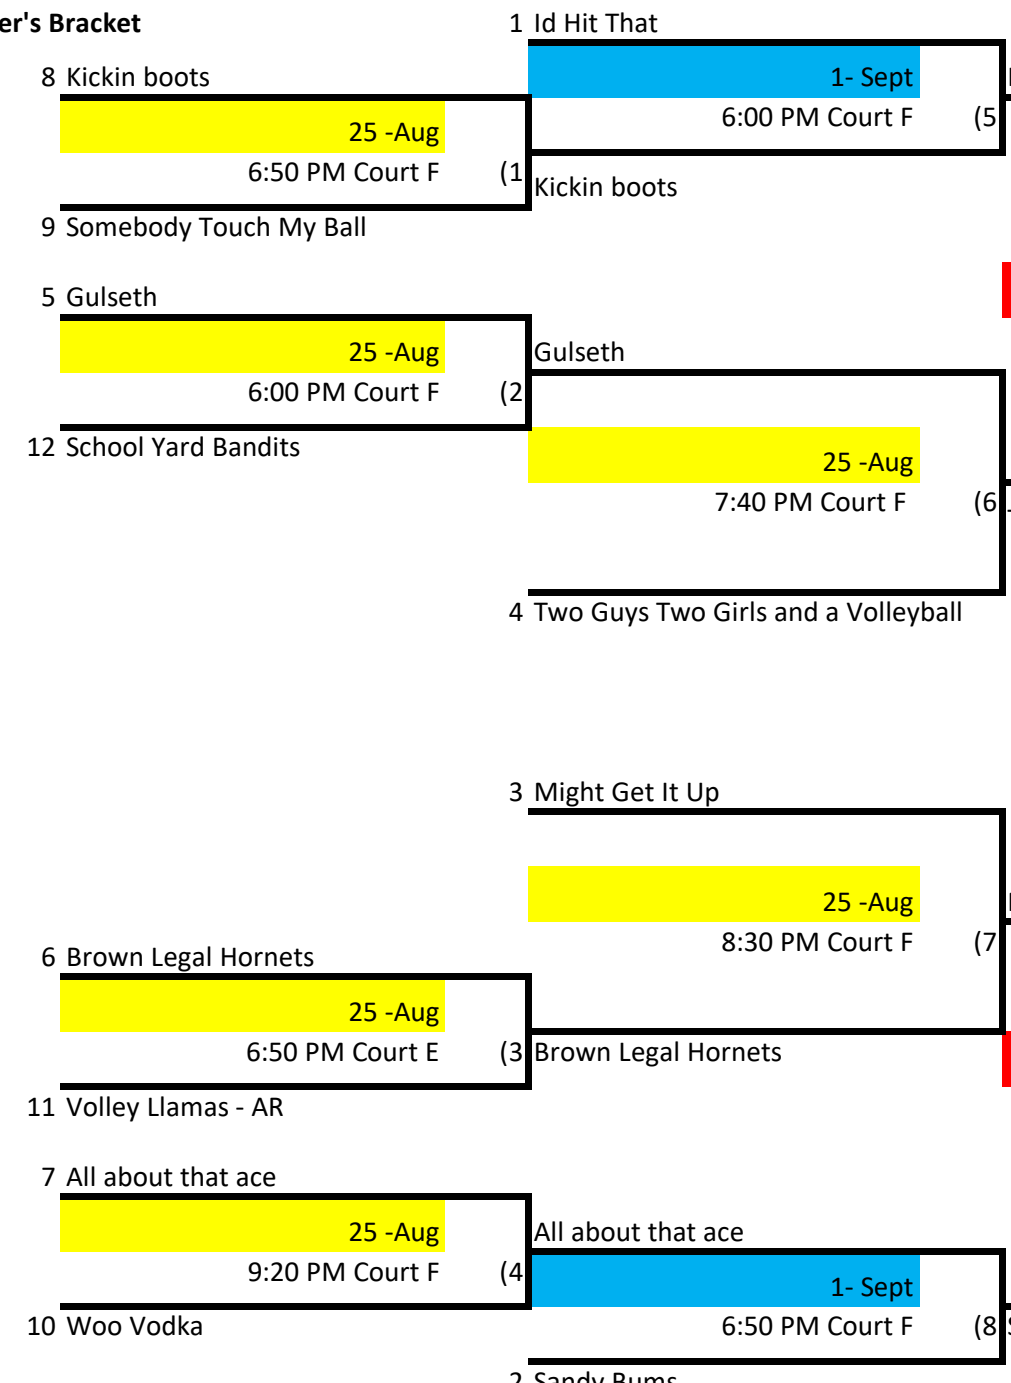

Skyline Volleyball Wednesday - Int. Lower Div. 1

Winner's Bracket

Week 1 - August 25
 Week 2 - Sept 1
 Week 3 - Sept 8
 Week 4 - September 15

Loser's Bracket