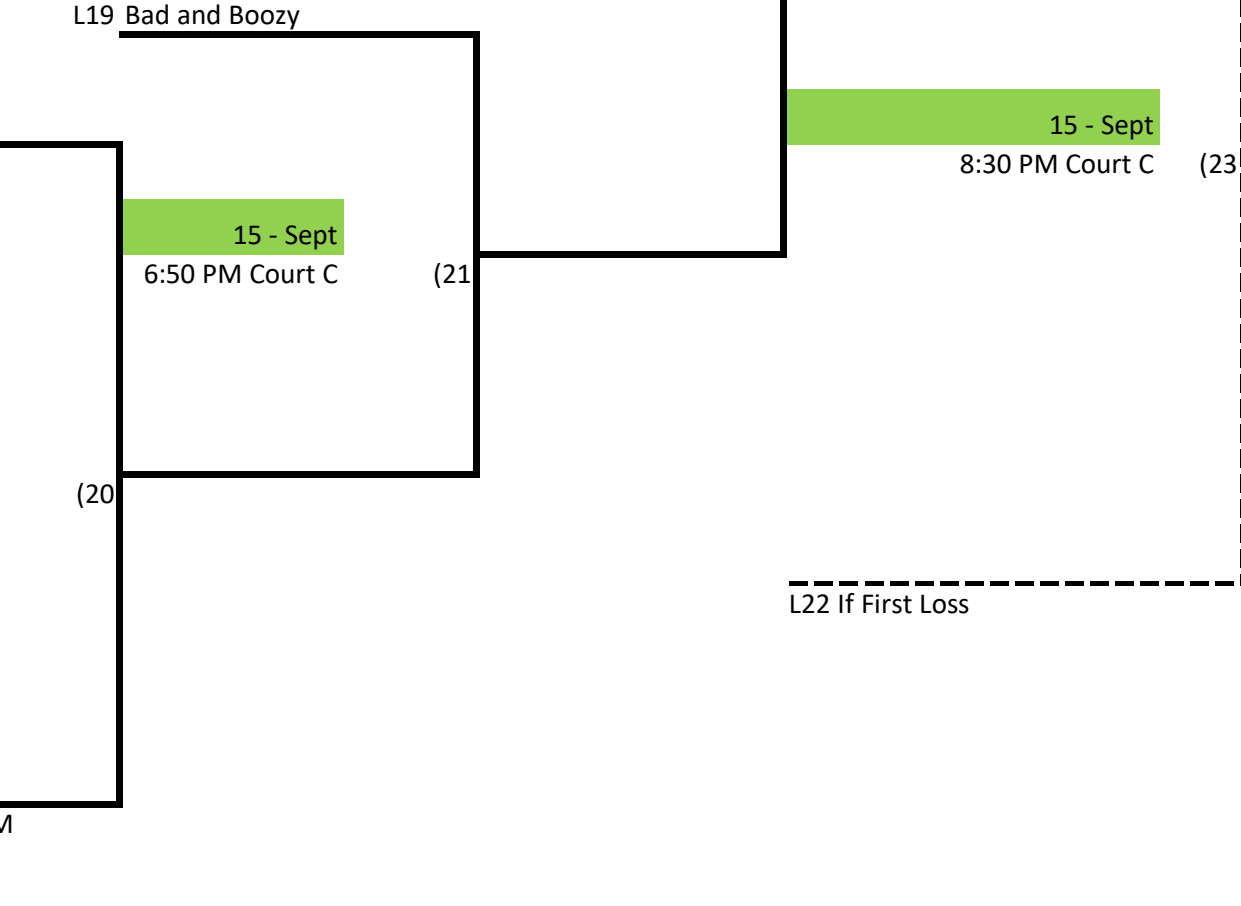

Skyline Volleyball Wednesday - Int. Lower Div. 2

Winner's Bracket

Week 1 - August 25 ■
 Week 2 - Sept 1 ■
 Week 3 - Sept 8 ■
 Week 4 - September 15 ■

Loser's Bracket

L22 If First Loss