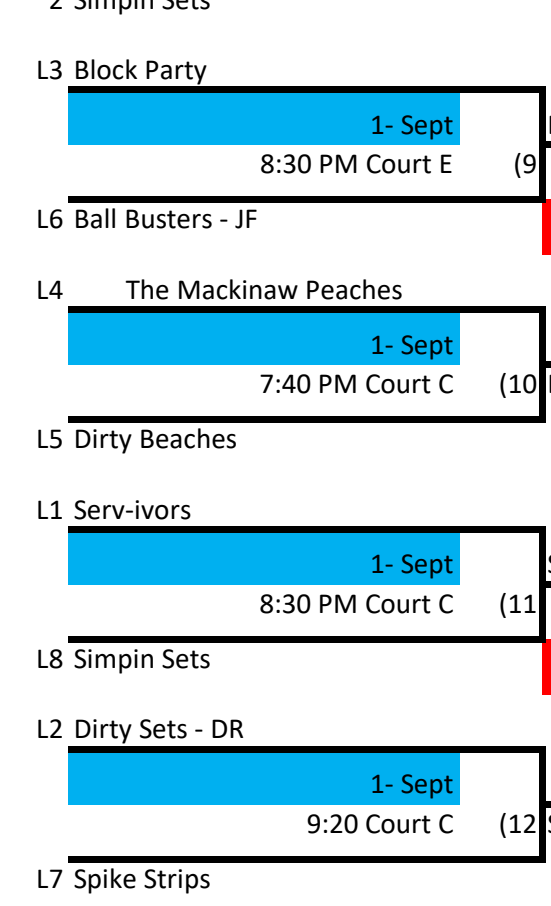

Skyline Volleyball Wednesday - Int. Lower Div. 2

Winner's Bracket

Week 1 - August 25 ■
 Week 2 - Sept 1 ■
 Week 3 - Sept 8 ■
 Week 4 - September 15 ■

Loser's Bracket

L22 If First Loss