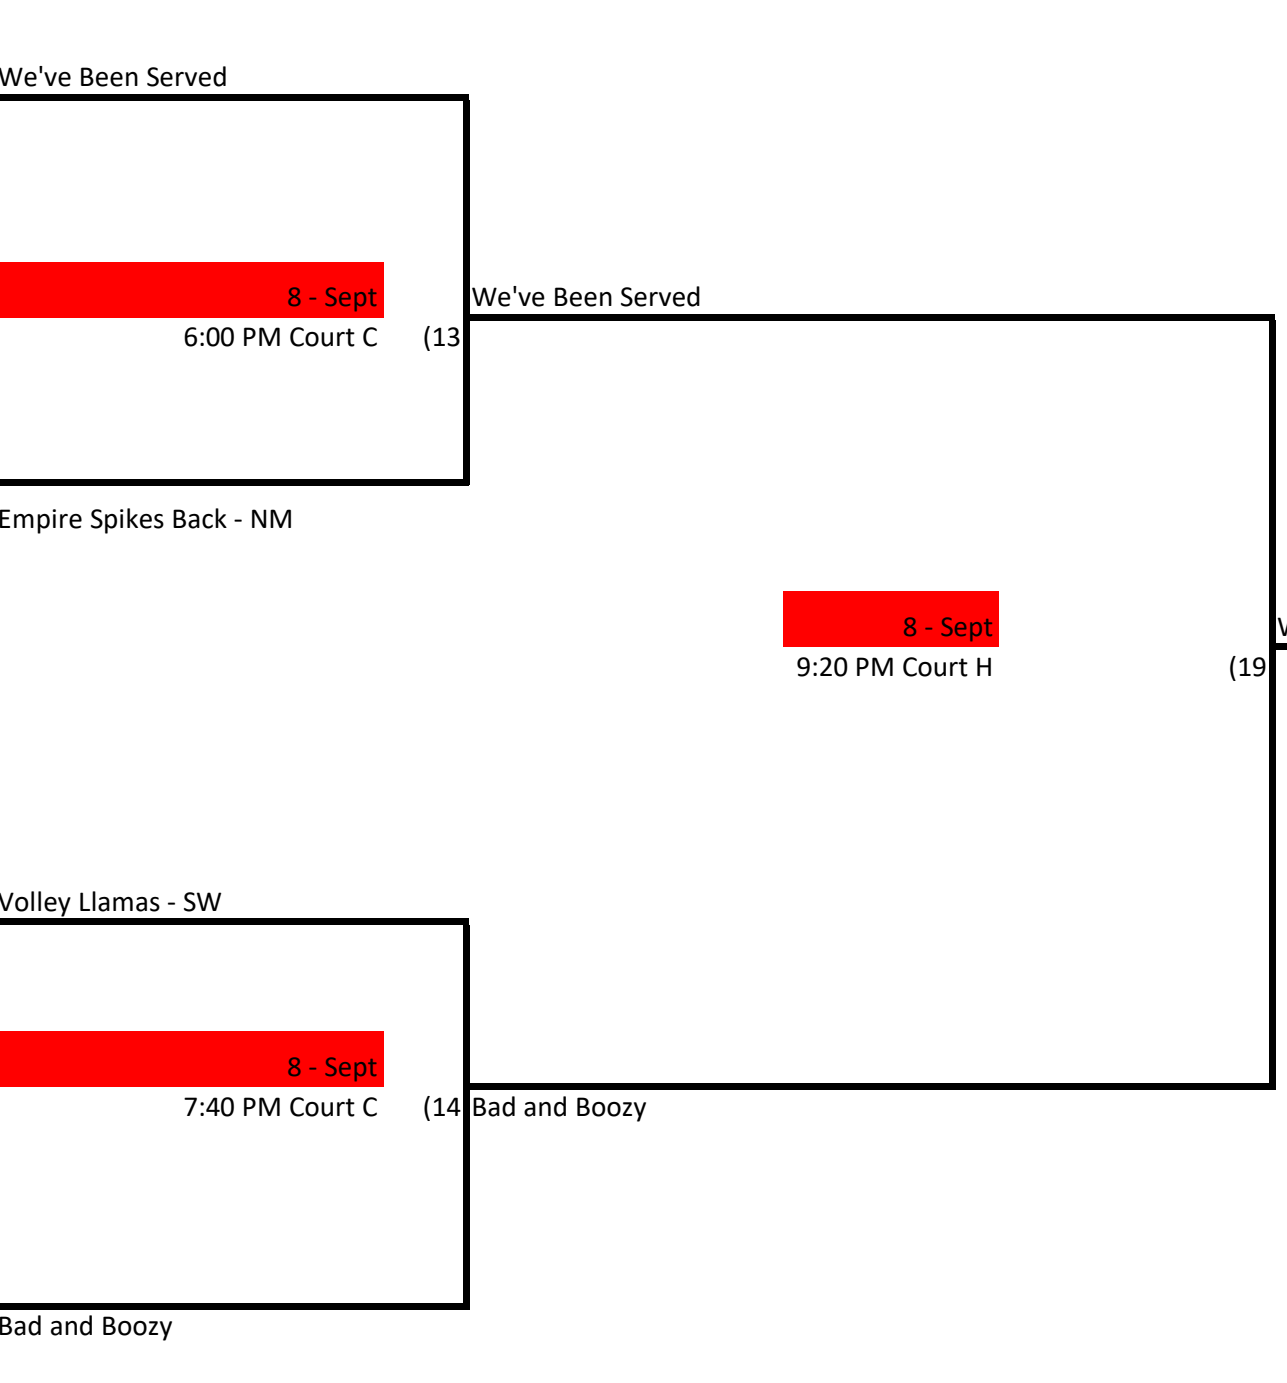

Skyline Volleyball Wednesday - Int. Lower Div. 2

Winner's Bracket

Week 1 - August 25 ■
 Week 2 - Sept 1 ■
 Week 3 - Sept 8 ■
 Week 4 - September 15 ■

Loser's Bracket

L22 If First Loss