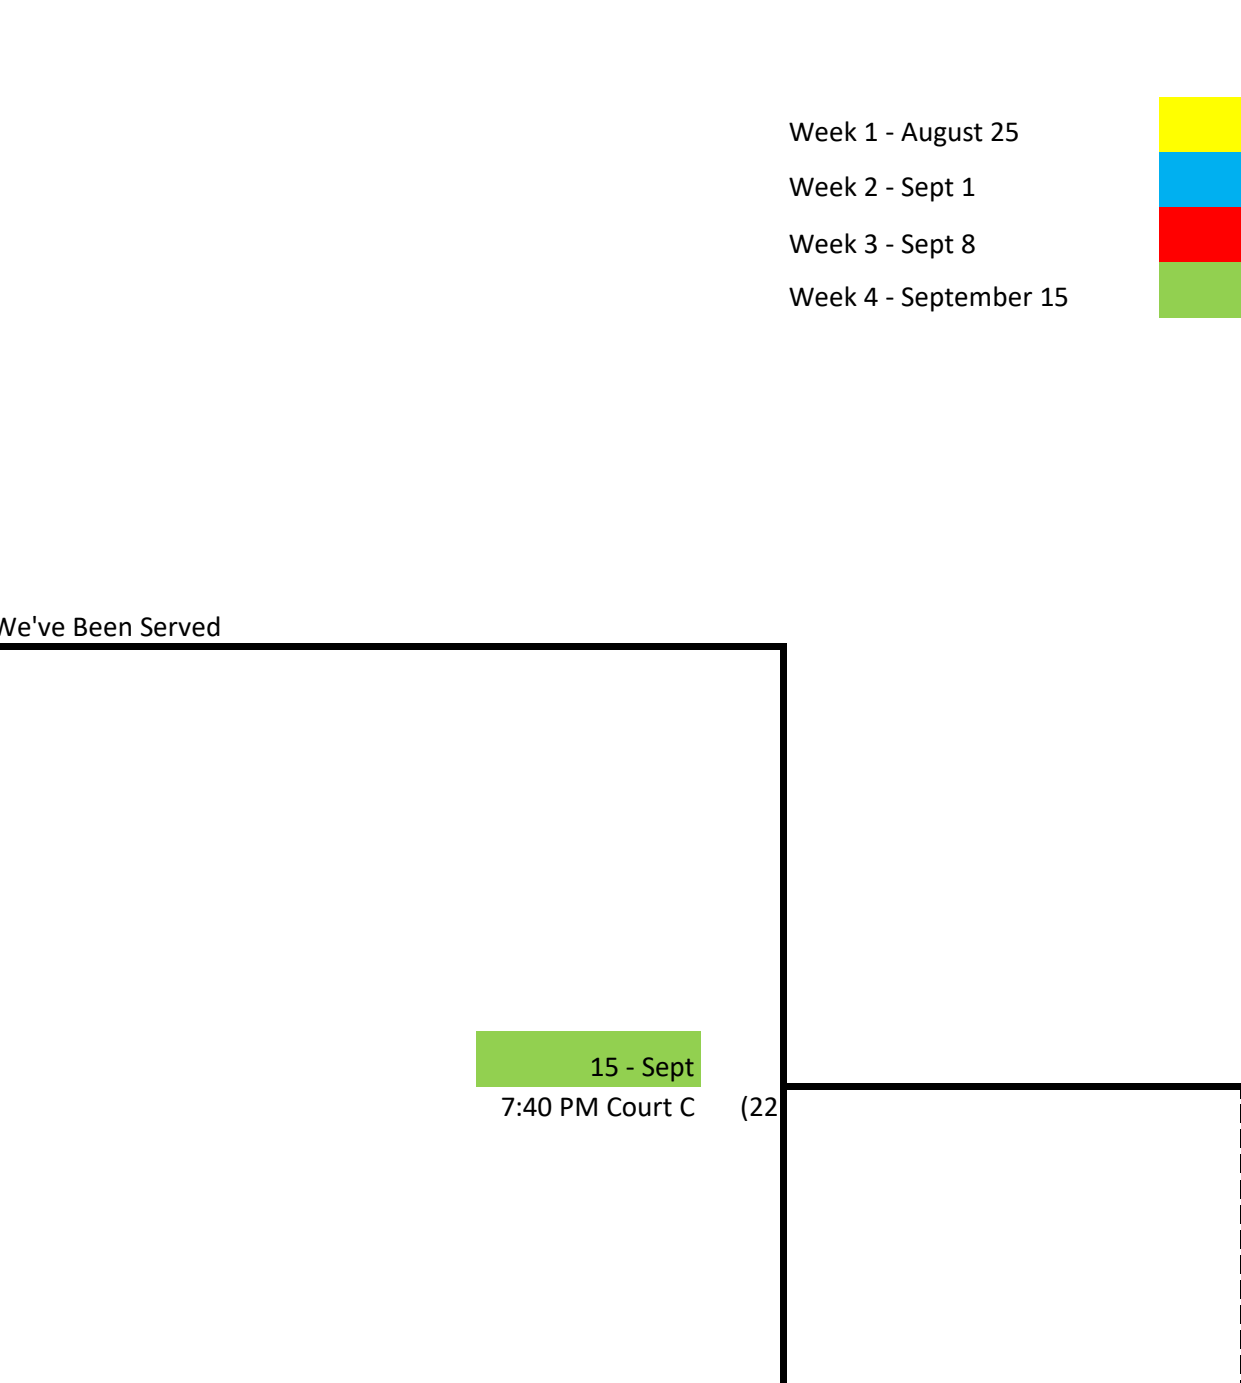

Skyline Volleyball Wednesday - Int. Lower Div. 2

Winner's Bracket

Week 1 - August 25 ■
 Week 2 - Sept 1 ■
 Week 3 - Sept 8 ■
 Week 4 - September 15 ■

Loser's Bracket

L22 If First Loss