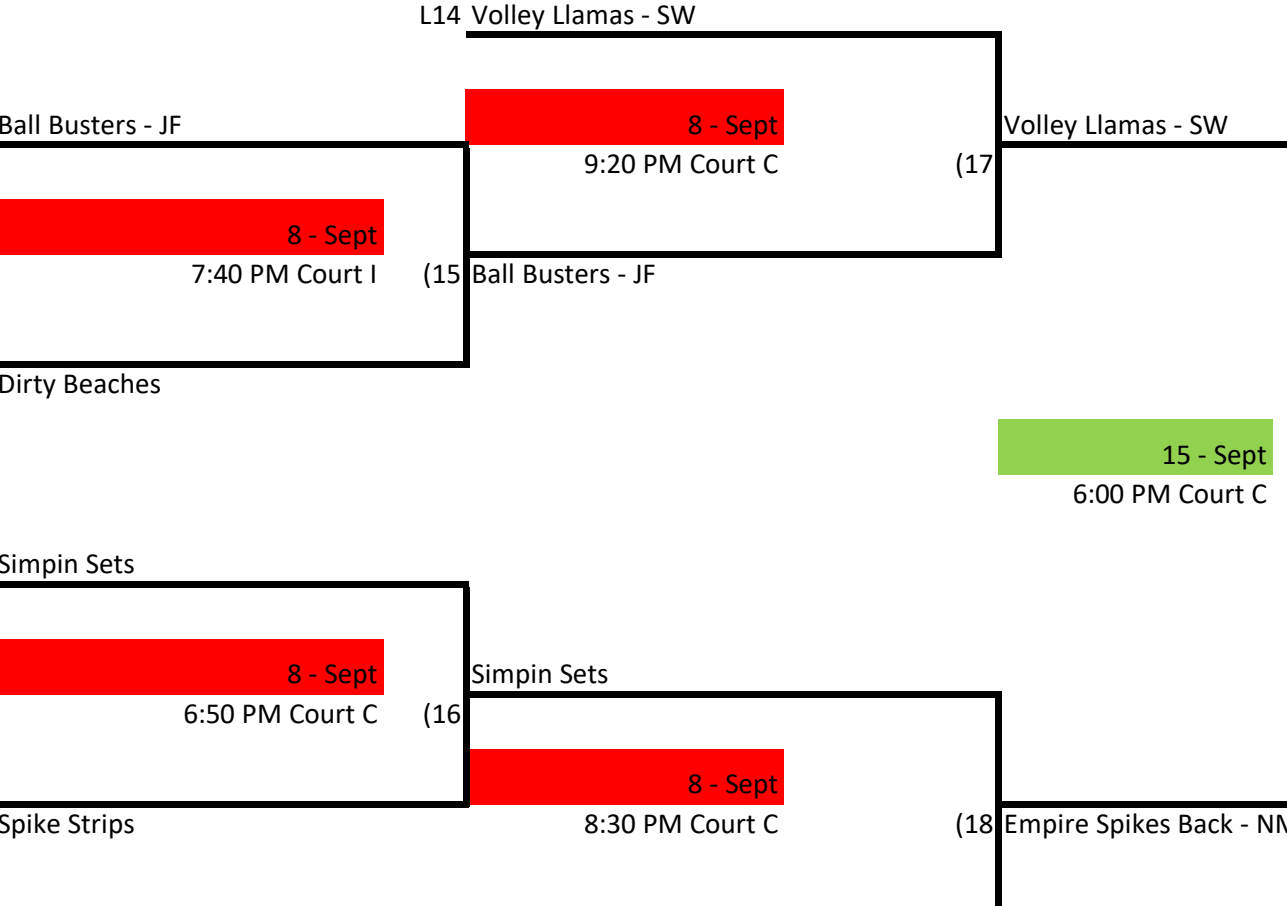

Skyline Volleyball Wednesday - Int. Lower Div. 2

Winner's Bracket

Week 1 - August 25 ■
 Week 2 - Sept 1 ■
 Week 3 - Sept 8 ■
 Week 4 - September 15 ■

Loser's Bracket

L22 If First Loss