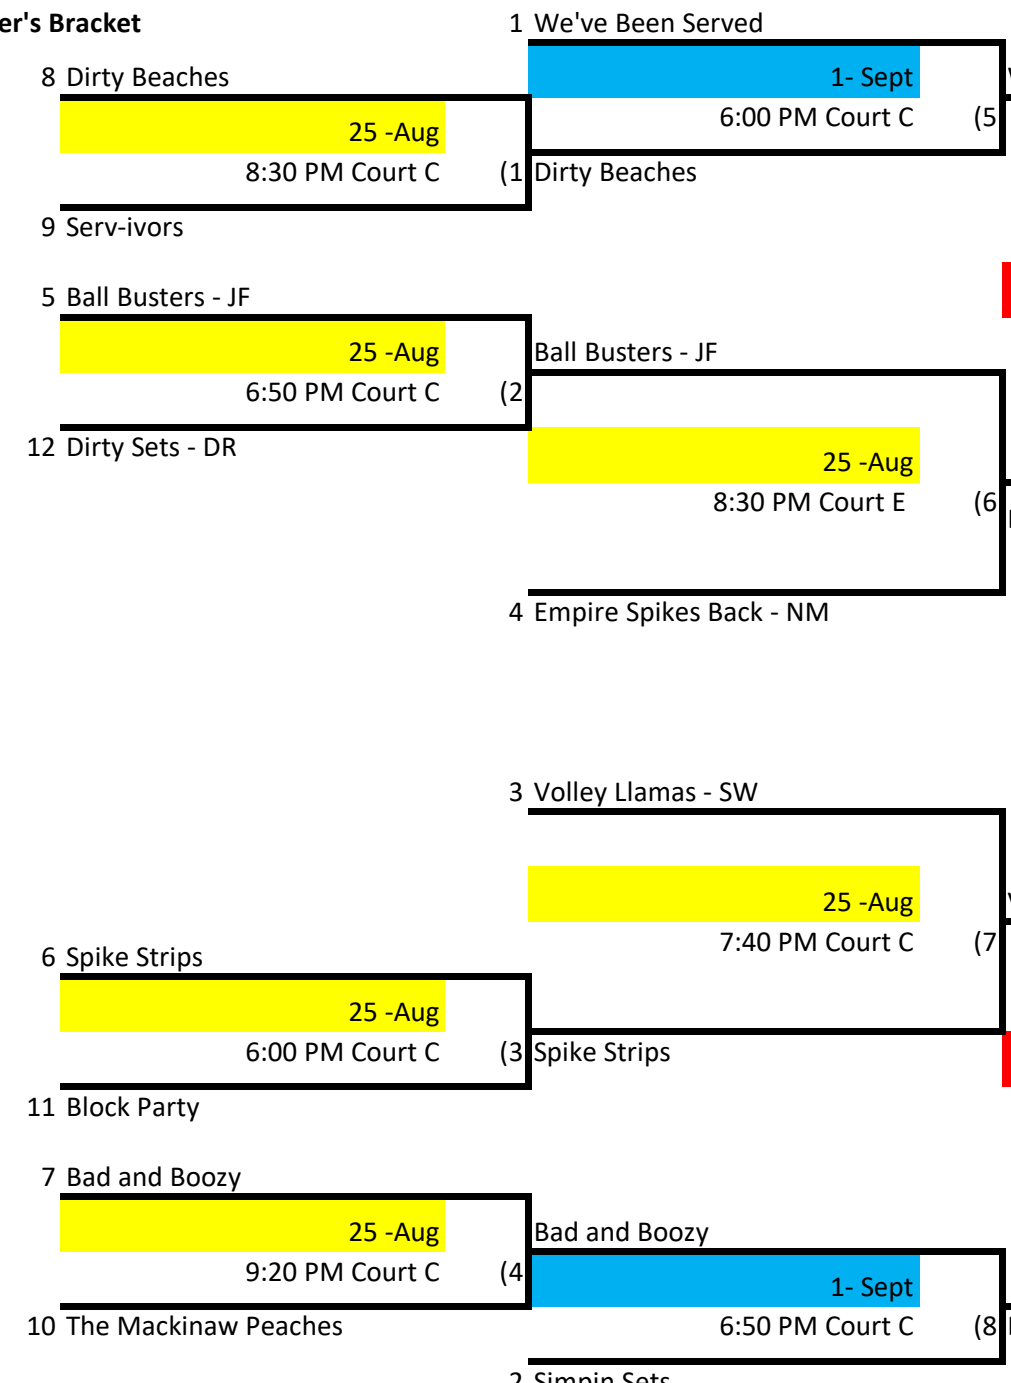

Skyline Volleyball Wednesday - Int. Lower Div. 2

Winner's Bracket

Week 1 - August 25 ■
 Week 2 - Sept 1 ■
 Week 3 - Sept 8 ■
 Week 4 - September 15 ■

Loser's Bracket

L22 If First Loss