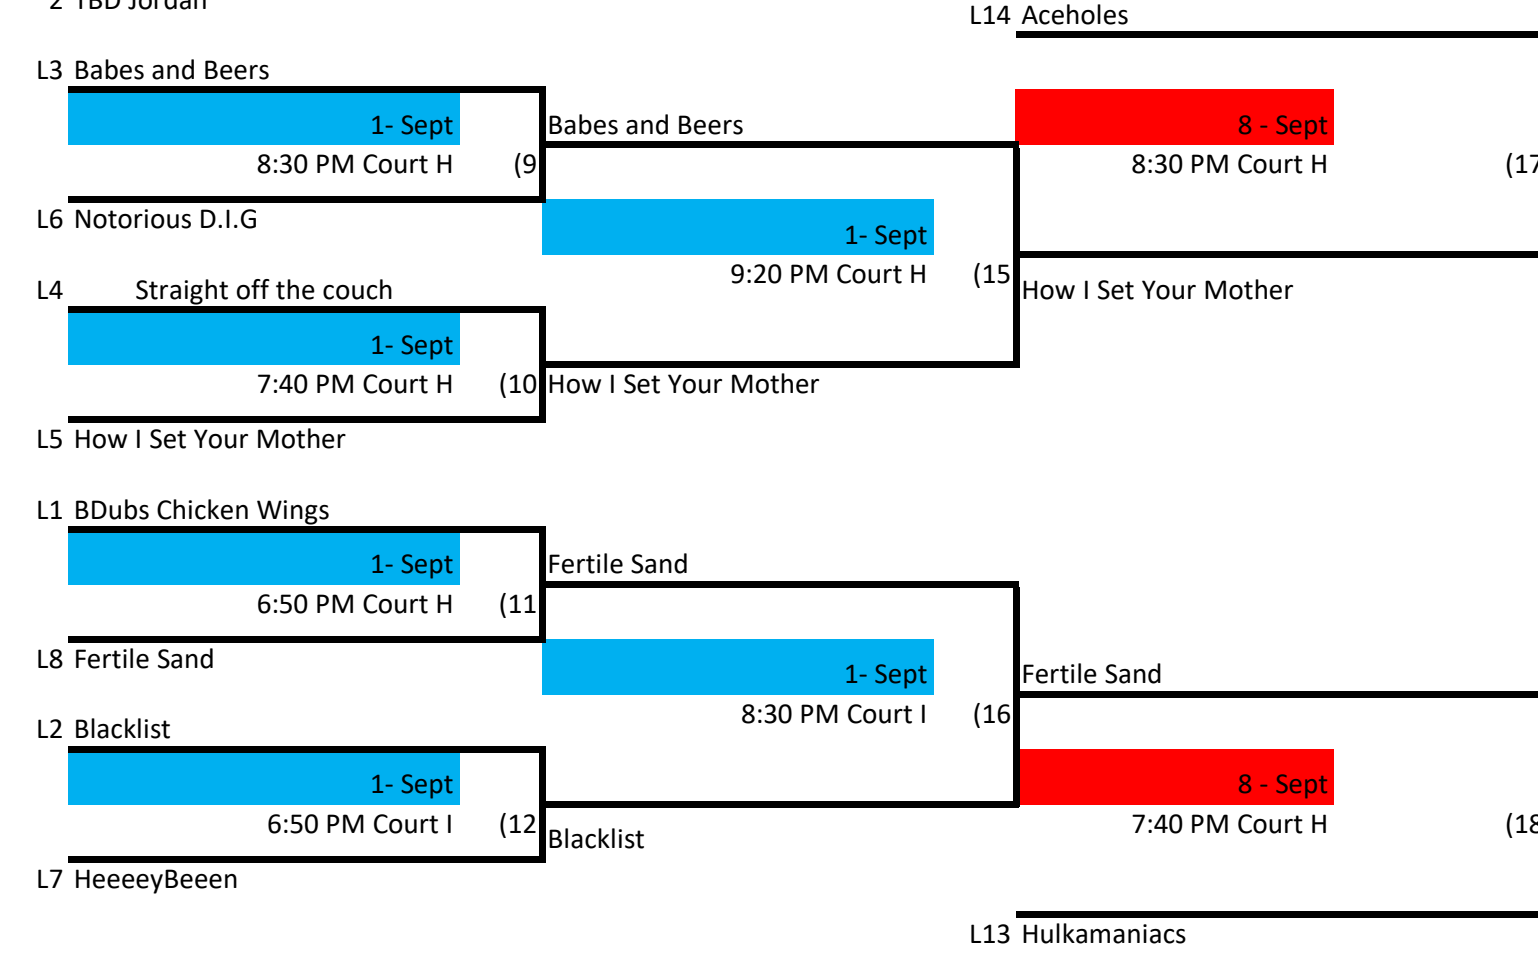

# Skyline Volleyball Wednesday - Int. Lower Div. 3

**Winner's Bracket**

**Loser's Bracket**

Week 1 - August 25  
 Week 2 - Sept 1  
 Week 3 - Sept 8  
 Week 4 - September 15

L22 If First Loss