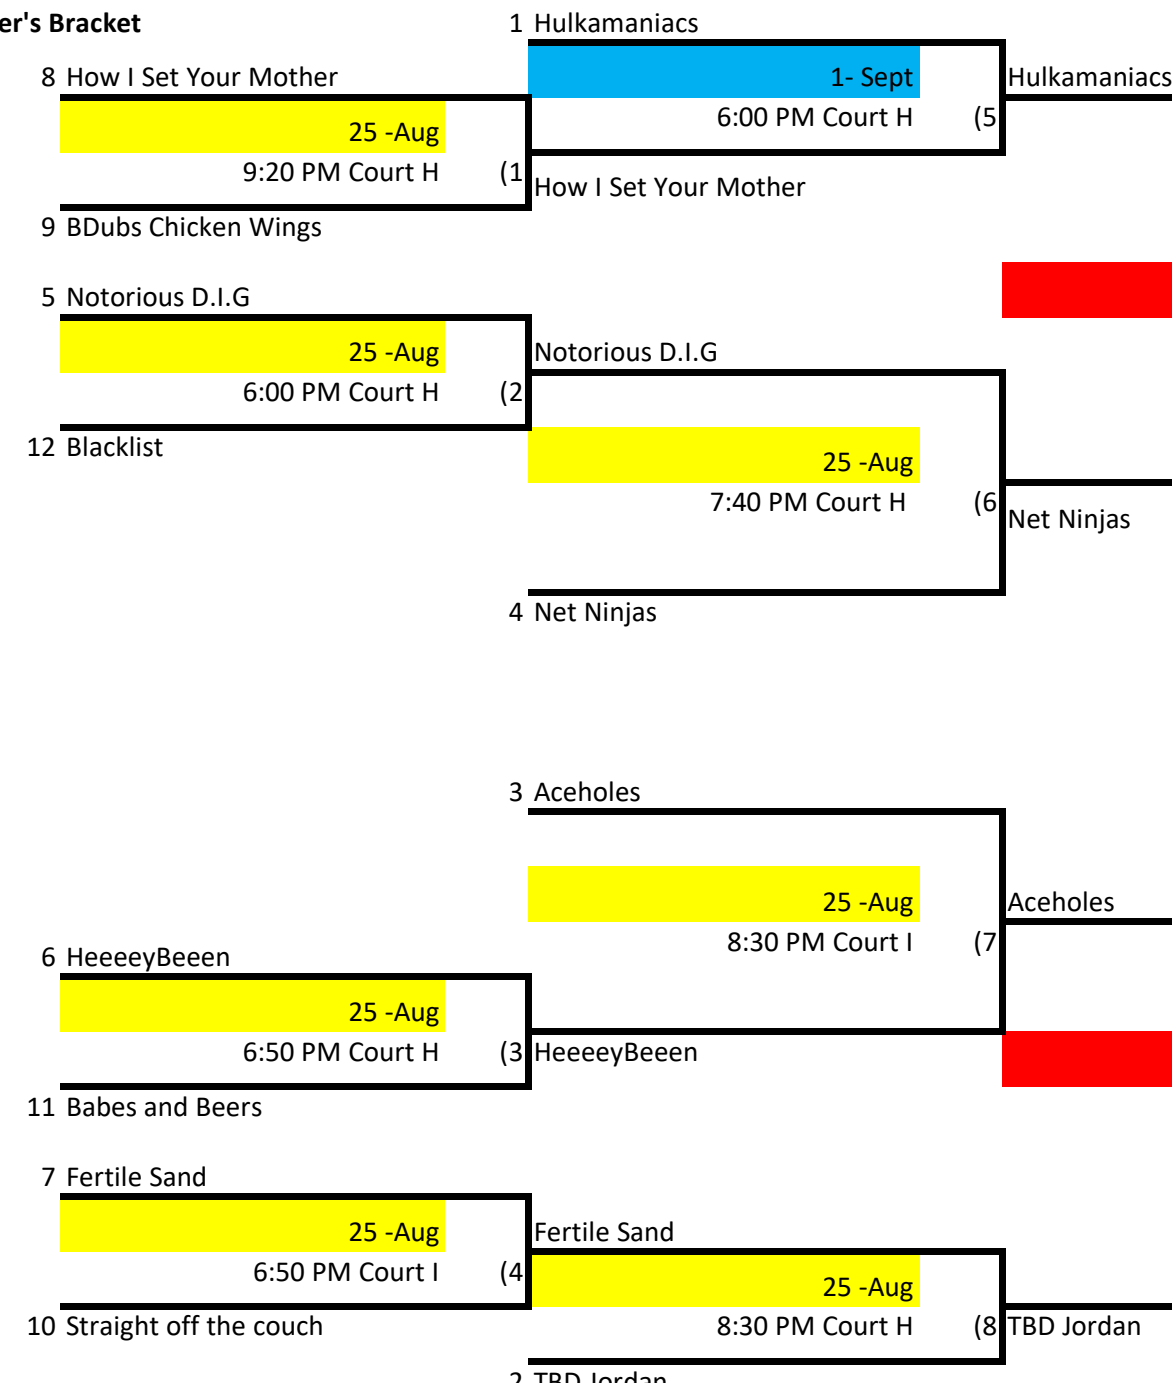

# Skyline Volleyball Wednesday - Int. Lower Div. 3

**Winner's Bracket**

**Loser's Bracket**

Week 1 - August 25  
 Week 2 - Sept 1  
 Week 3 - Sept 8  
 Week 4 - September 15

L22 If First Loss