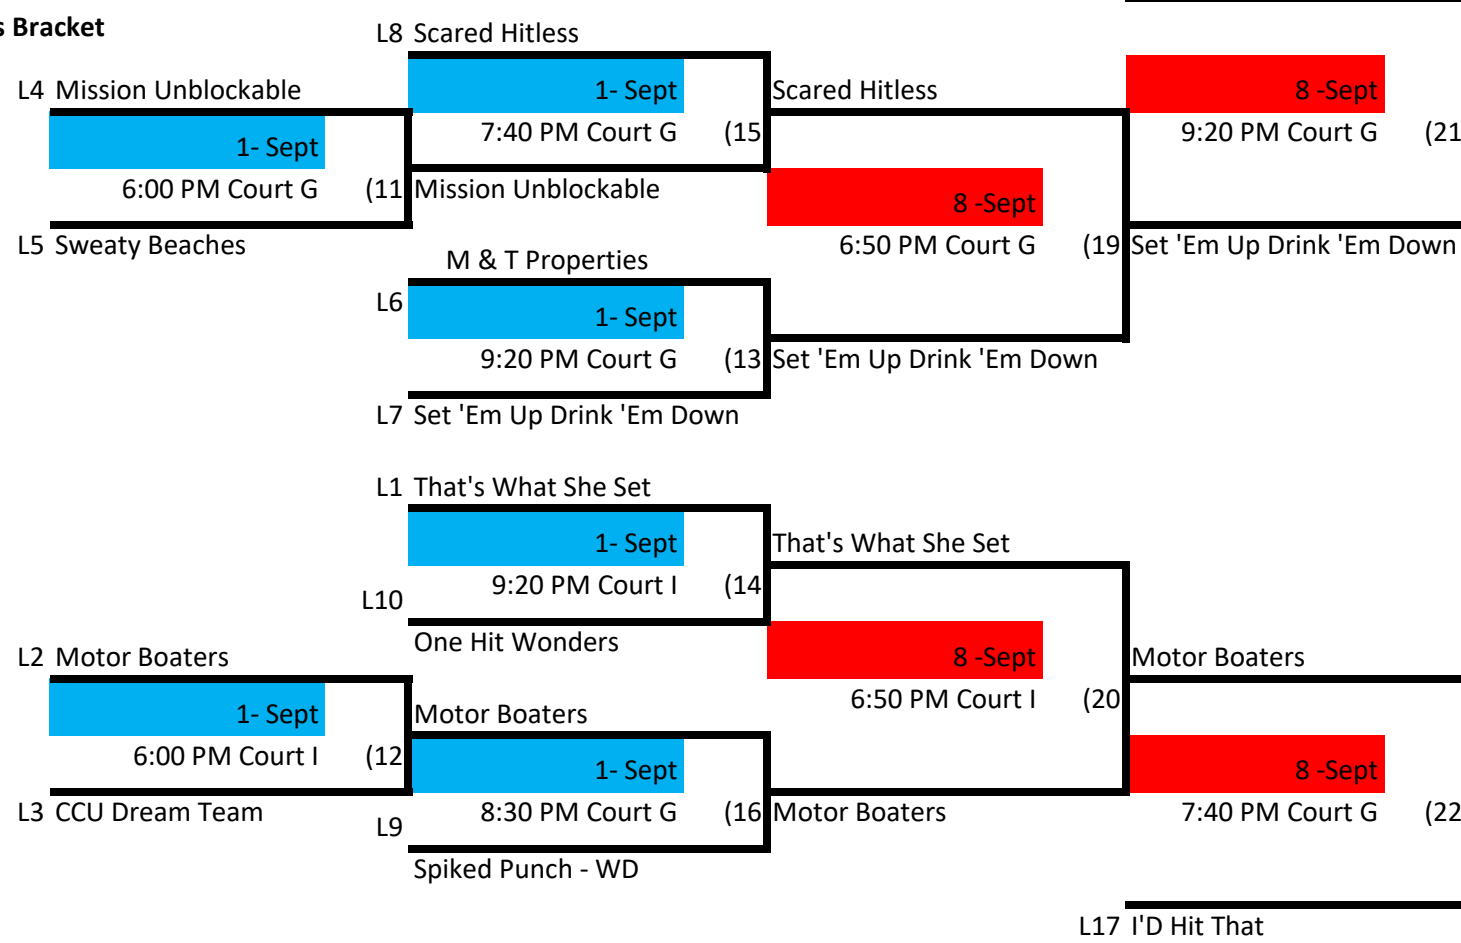

# Skyline Volleyball Wednesday - Rec Div. 3

**Winner's Bracket**

Week 1 - August 25

Week 2 - Sept 1

Week 3 - Sept 8

Week 4 - September 15

**Loser's Bracket**

L26 If First Loss