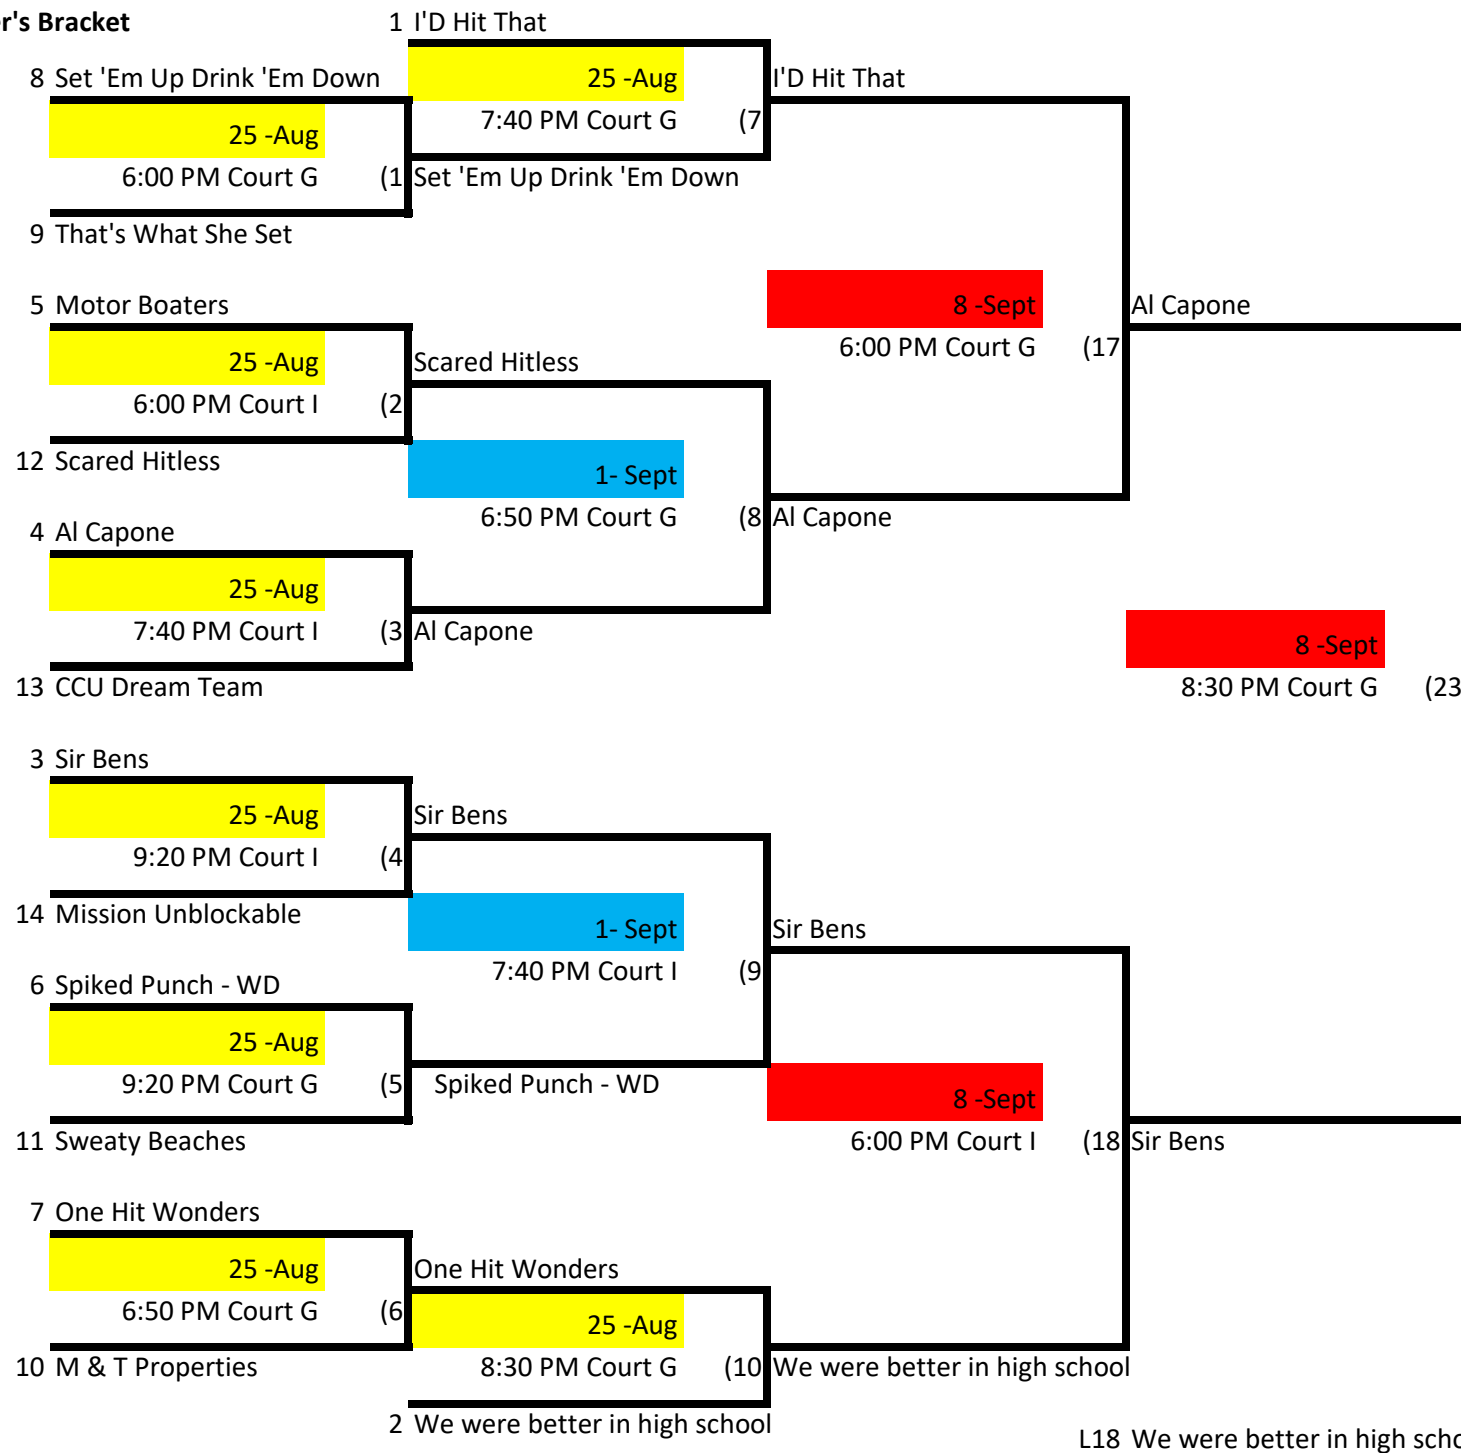

# Skyline Volleyball Wednesday - Rec Div. 3

**Winner's Bracket**

Week 1 - August 25

Week 2 - Sept 1

Week 3 - Sept 8

Week 4 - September 15

**Loser's Bracket**

L26 If First Loss