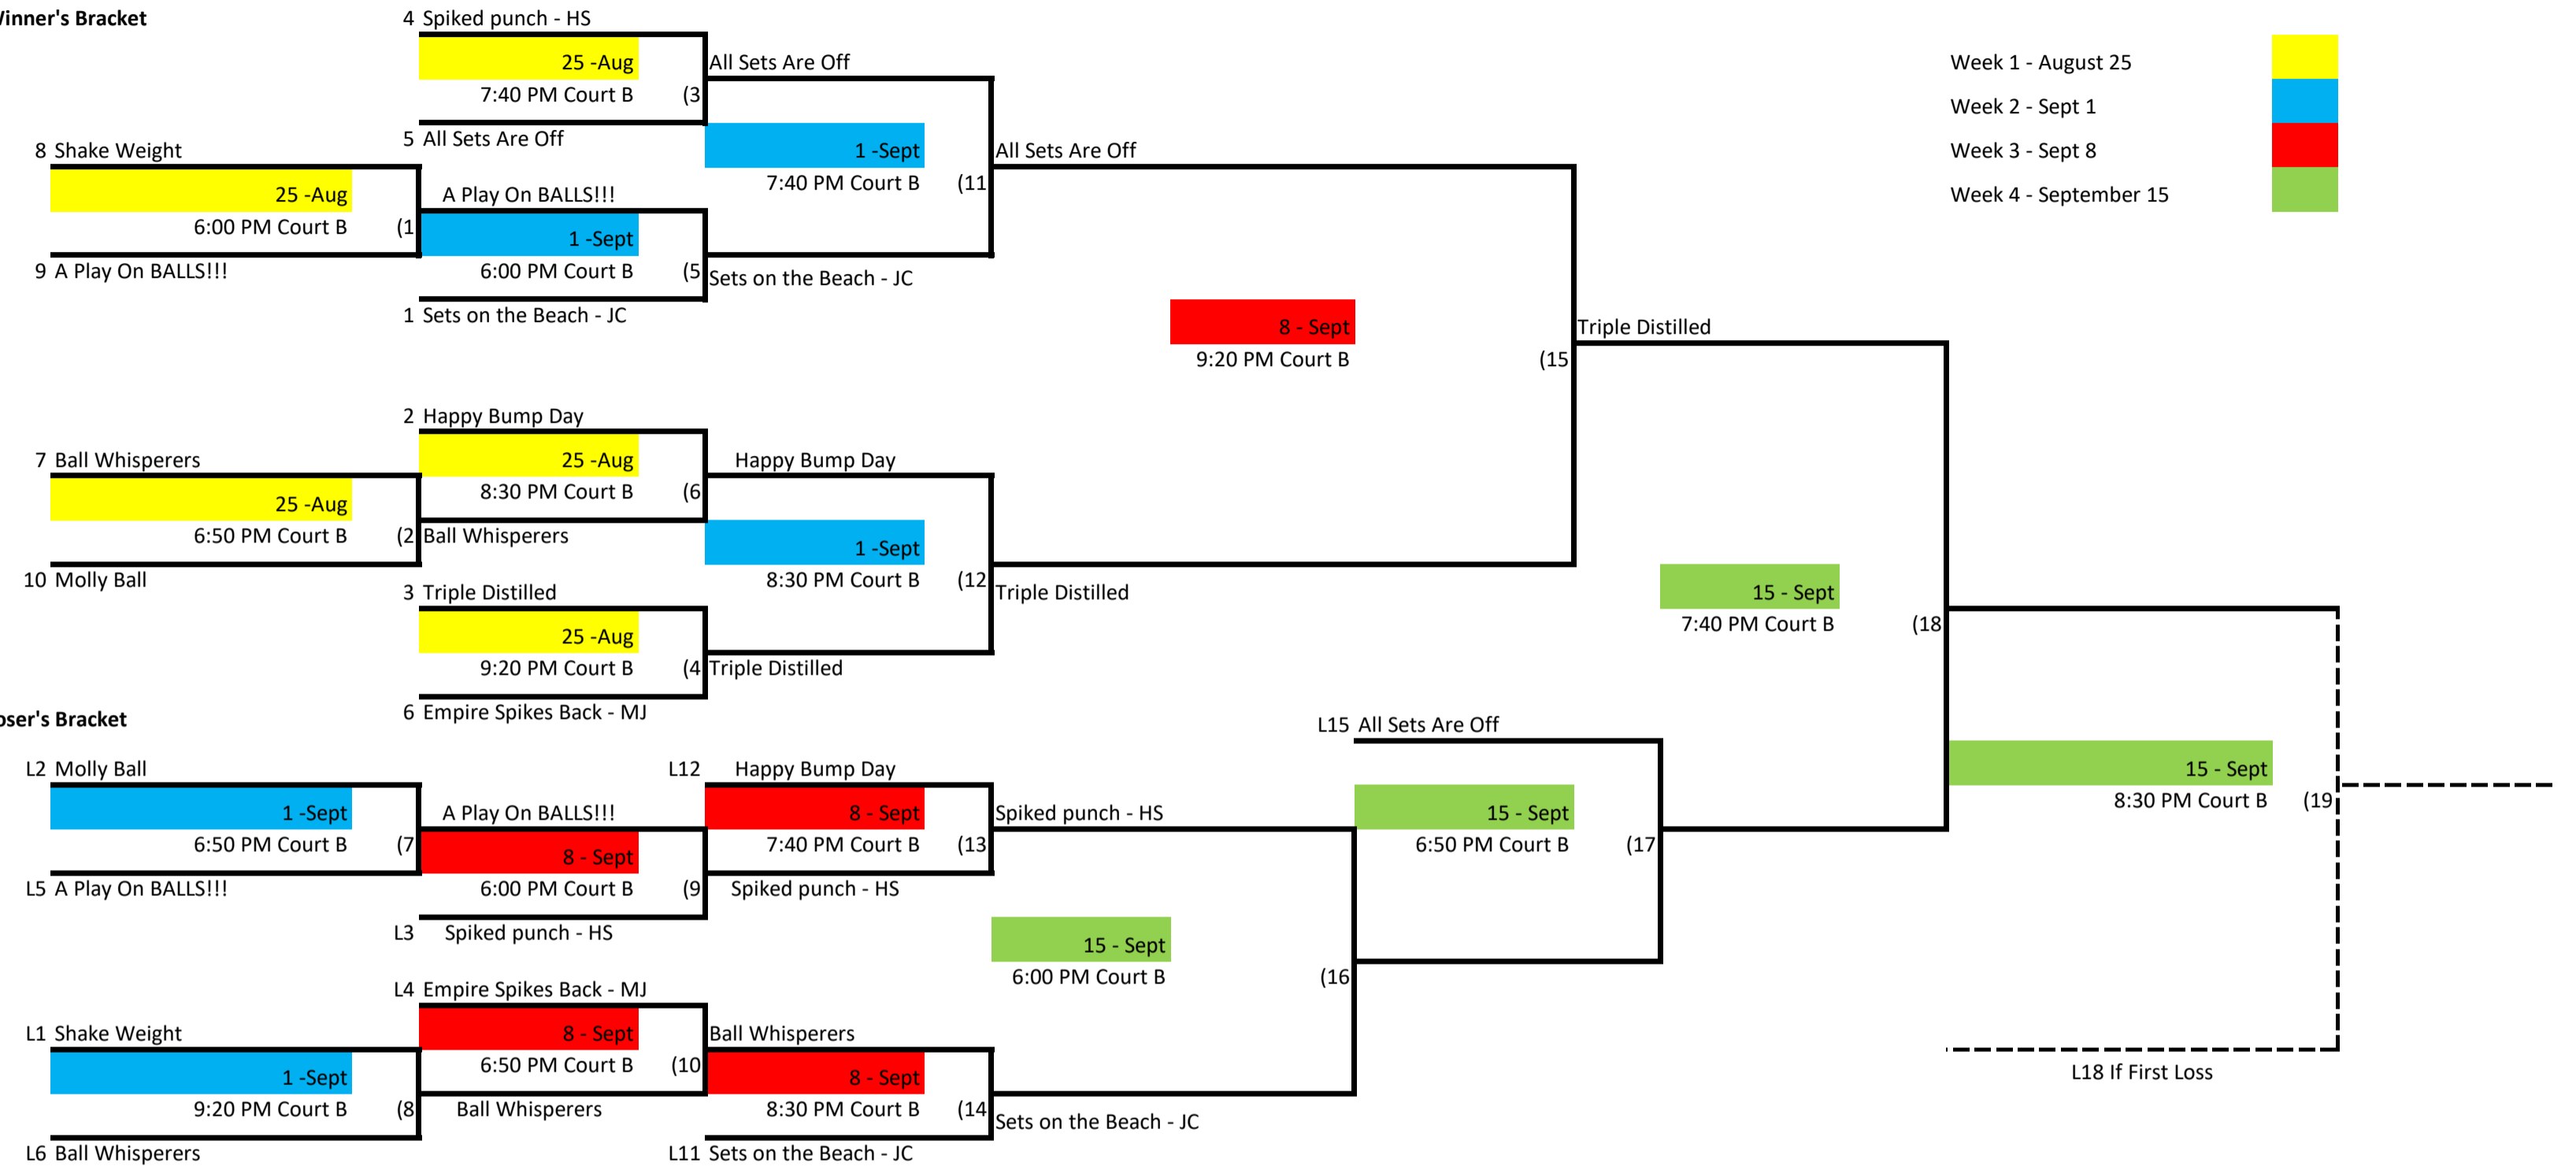

# Skyline Volleyball Wednesday - Rec Div. 1

**Winner's Bracket**

# Skyline Volleyball Wednesday - Rec Div. 2

## Winner's Bracket

## Winner's Bracket

- Week 1 - August 25
- Week 2 - Sept 1
- Week 3 - Sept 8
- Week 4 - September 15