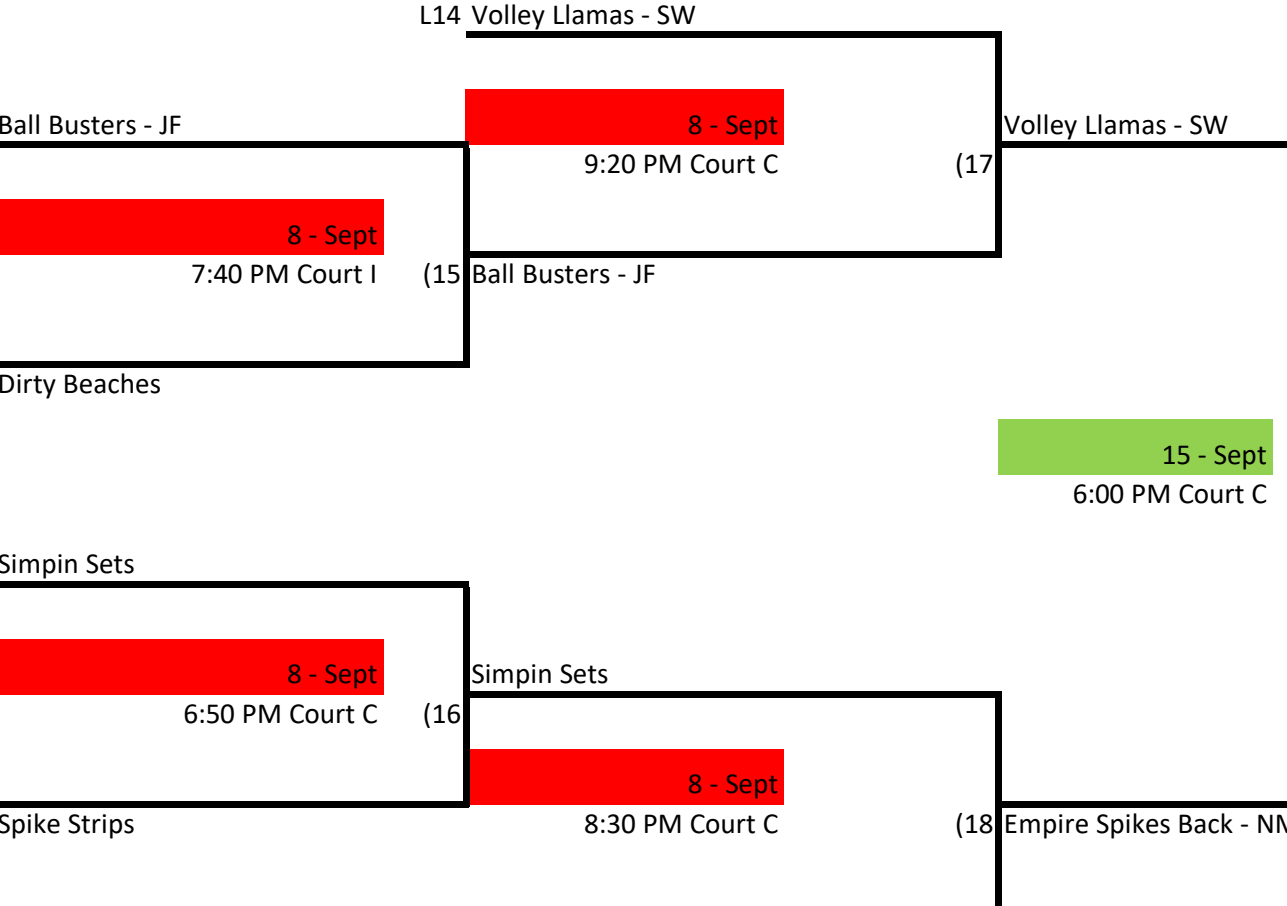

# Skyline Volleyball Wednesday - Int. Lower Div. 1

**Winner's Bracket**

**Loser's Bracket**

Week 1 - August 25 (Yellow)  
 Week 2 - Sept 1 (Blue)  
 Week 3 - Sept 8 (Red)  
 Week 4 - September 15 (Green)

# Skyline Volleyball Wednesday - Int. Lower Div. 2

**Winner's Bracket**

Week 1 - August 25 (Yellow)  
 Week 2 - Sept 1 (Blue)  
 Week 3 - Sept 8 (Red)  
 Week 4 - September 15 (Green)

**Loser's Bracket**