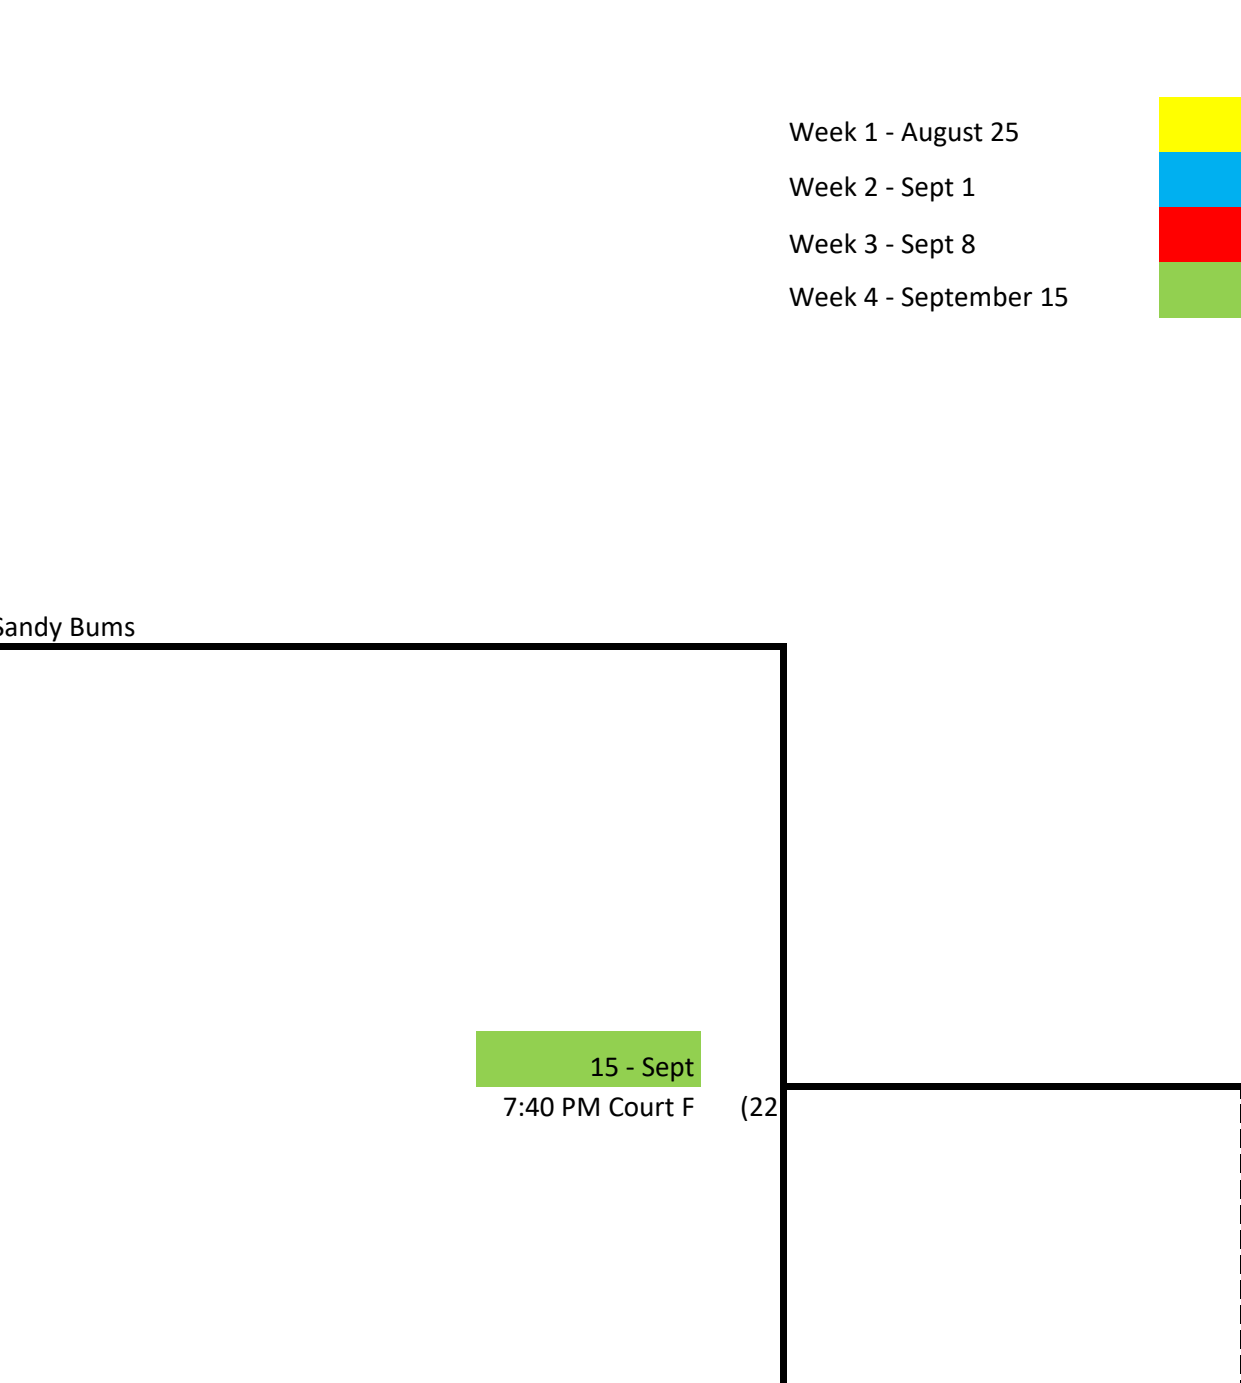

## Winner's Bracket

- Week 1 - August 25
- Week 2 - Sept 1
- Week 3 - Sept 8
- Week 4 - September 15

# Skyline Volleyball Wednesday - Int. Lower Div. 1

**Winner's Bracket**

**Loser's Bracket**

Week 1 - August 25 (Yellow)  
 Week 2 - Sept 1 (Blue)  
 Week 3 - Sept 8 (Red)  
 Week 4 - September 15 (Green)