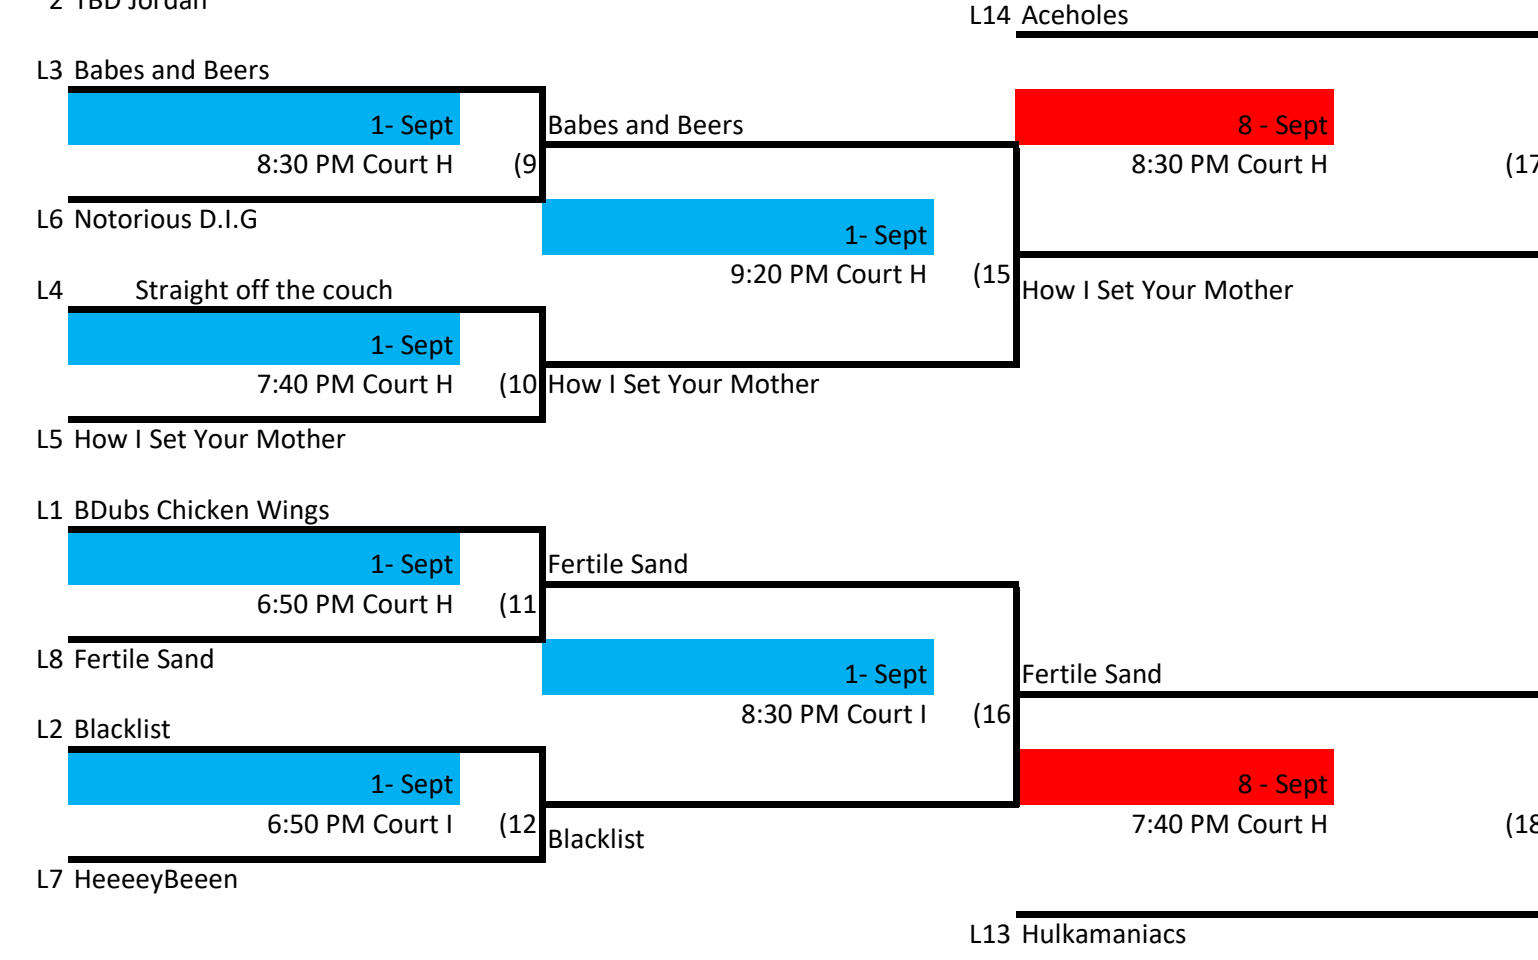

## Winner's Bracket

- Week 1 - August 25
- Week 2 - Sept 1
- Week 3 - Sept 8
- Week 4 - September 15

# Skyline Volleyball Wednesday - Int. Lower Div. 1

**Winner's Bracket**

**Loser's Bracket**

Week 1 - August 25 (Yellow)  
 Week 2 - Sept 1 (Blue)  
 Week 3 - Sept 8 (Red)  
 Week 4 - September 15 (Green)

# Skyline Volleyball Wednesday - Int. Lower Div. 2

**Winner's Bracket**

Week 1 - August 25 (Yellow)  
 Week 2 - Sept 1 (Blue)  
 Week 3 - Sept 8 (Red)  
 Week 4 - September 15 (Green)

**Loser's Bracket**

# Skyline Volleyball Wednesday - Int. Lower Div. 3

**Winner's Bracket**

**Loser's Bracket**

Week 1 - August 25 ■

Week 2 - Sept 1 ■

Week 3 - Sept 8 ■

Week 4 - September 15 ■

(19) TBD Jordan vs (22) TBD Jordan (15-Sept, 7:40 PM Court H)