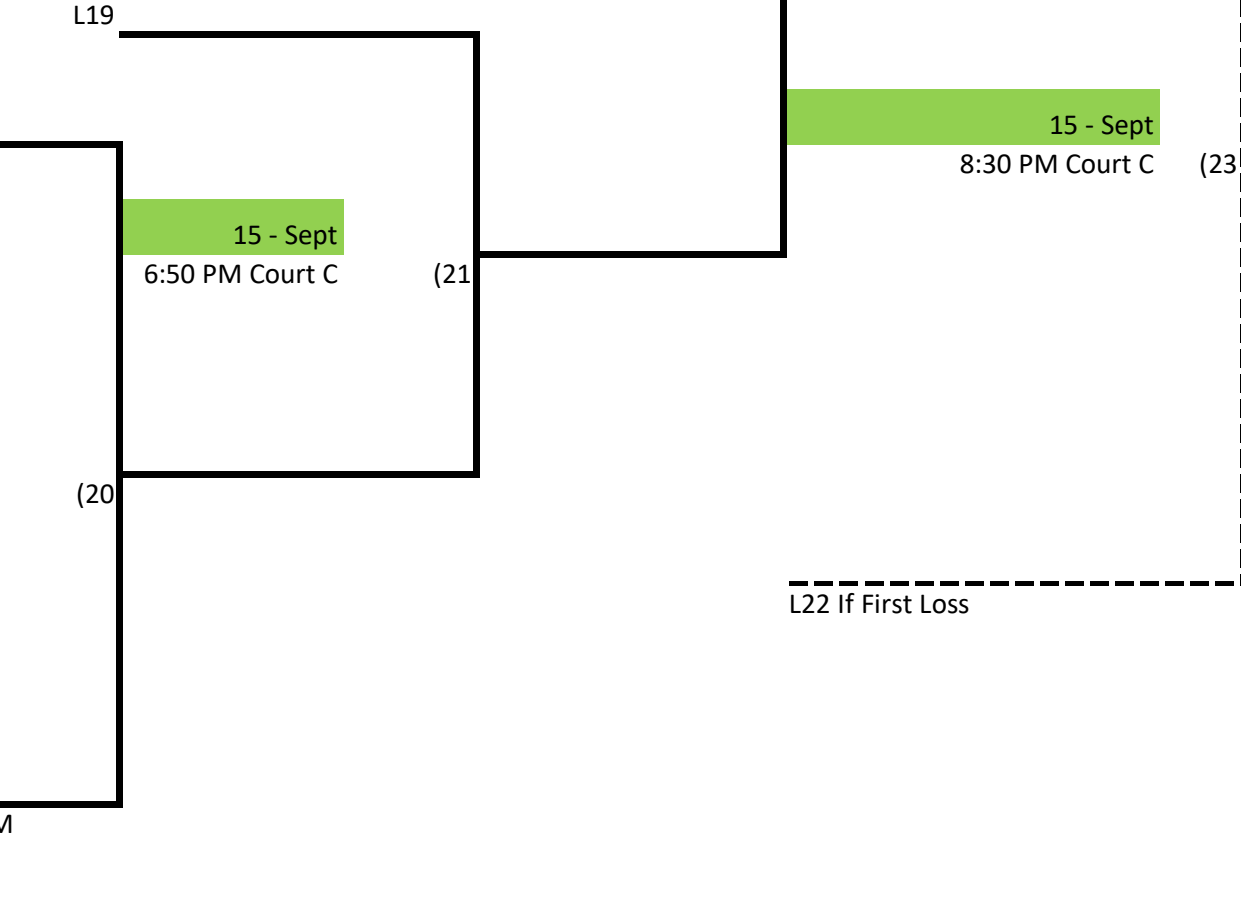

# Skyline Volleyball Wednesday - Int. Lower Div. 1

**Winner's Bracket**

**Loser's Bracket**

Week 1 - August 25 (Yellow)  
 Week 2 - Sept 1 (Blue)  
 Week 3 - Sept 8 (Red)  
 Week 4 - September 15 (Green)

# Skyline Volleyball Wednesday - Int. Lower Div. 2

**Winner's Bracket**

Week 1 - August 25 (Yellow)  
 Week 2 - Sept 1 (Blue)  
 Week 3 - Sept 8 (Red)  
 Week 4 - September 15 (Green)

**Loser's Bracket**