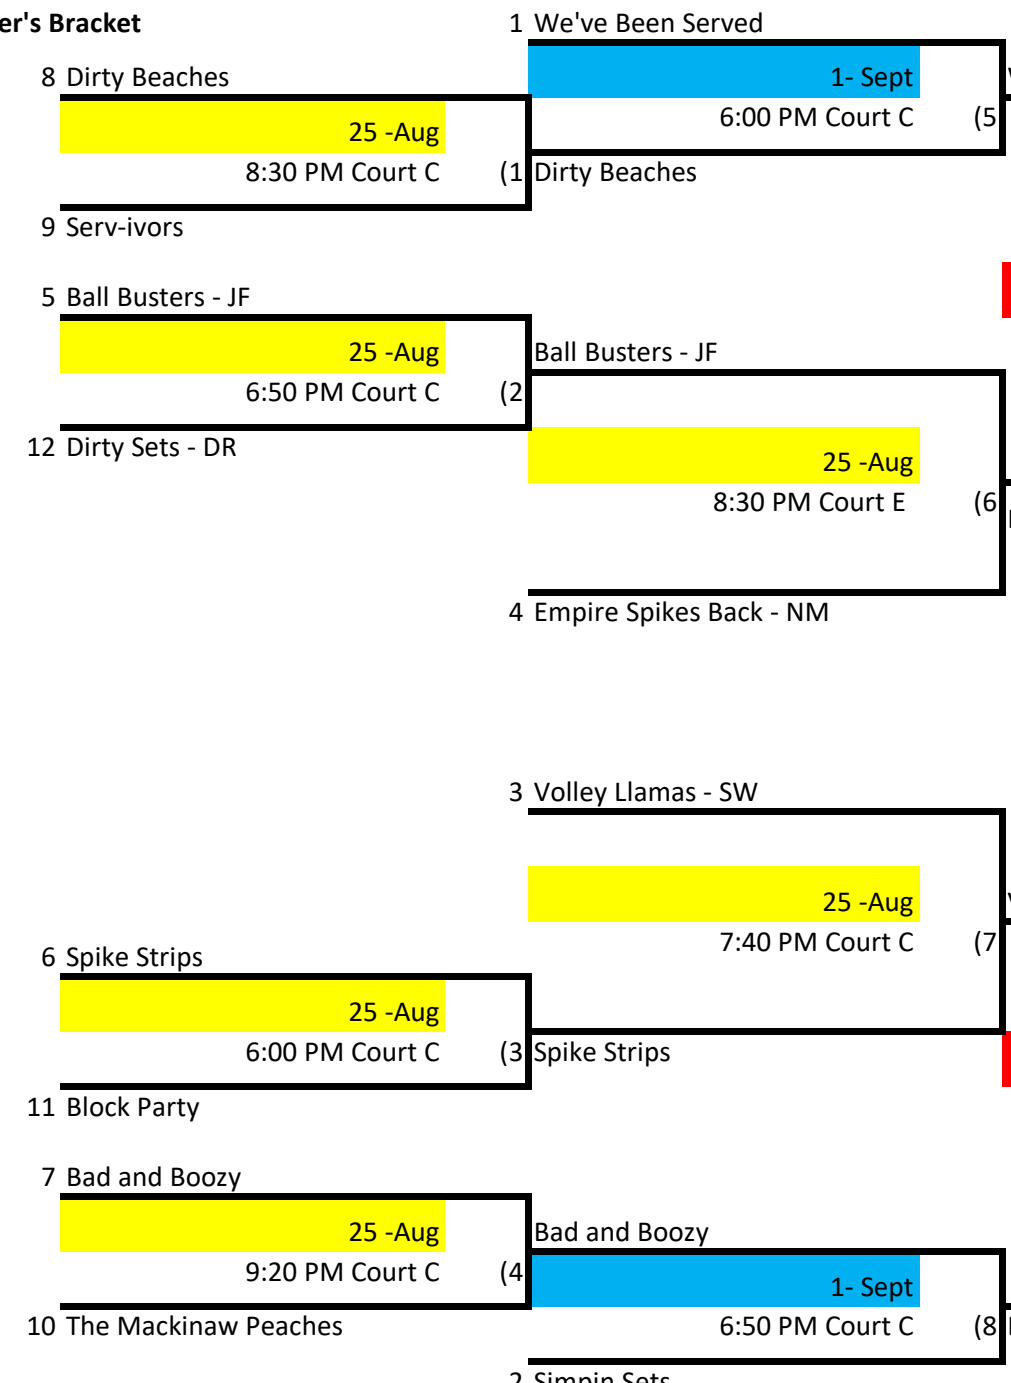

## Winner's Bracket

- Week 1 - August 25
- Week 2 - Sept 1
- Week 3 - Sept 8
- Week 4 - September 15

## Loser's Bracket

- (27) Motor Boaters vs (26) Sir Bens
  - (25) Set 'Em Up Drink 'Em Down vs (23) Al Capone
  - (24) Motor Boaters vs (23) Al Capone
  - (21) We were better in high school vs (23) Al Capone
  - (15) Scared Hitless vs (23) Al Capone
  - (19) Set 'Em Up Drink 'Em Down vs (23) Al Capone
  - (14) That's What She Set vs (23) Al Capone
  - (16) Motor Boaters vs (23) Al Capone
  - (10) We were better in high school vs (23) Al Capone
  - (6) One Hit Wonders vs (23) Al Capone
  - (5) Spiked Punch - WD vs (23) Al Capone
  - (9) Sir Bens vs (23) Al Capone
  - (2) We were better in high school vs (23) Al Capone
- L26 If First Loss

# Skyline Volleyball Wednesday - Int. Lower Div. 1

**Winner's Bracket**

**Loser's Bracket**

Week 1 - August 25 (Yellow)  
 Week 2 - Sept 1 (Blue)  
 Week 3 - Sept 8 (Red)  
 Week 4 - September 15 (Green)

# Skyline Volleyball Wednesday - Int. Lower Div. 2

**Winner's Bracket**

Week 1 - August 25 (Yellow)  
 Week 2 - Sept 1 (Blue)  
 Week 3 - Sept 8 (Red)  
 Week 4 - September 15 (Green)

**Loser's Bracket**