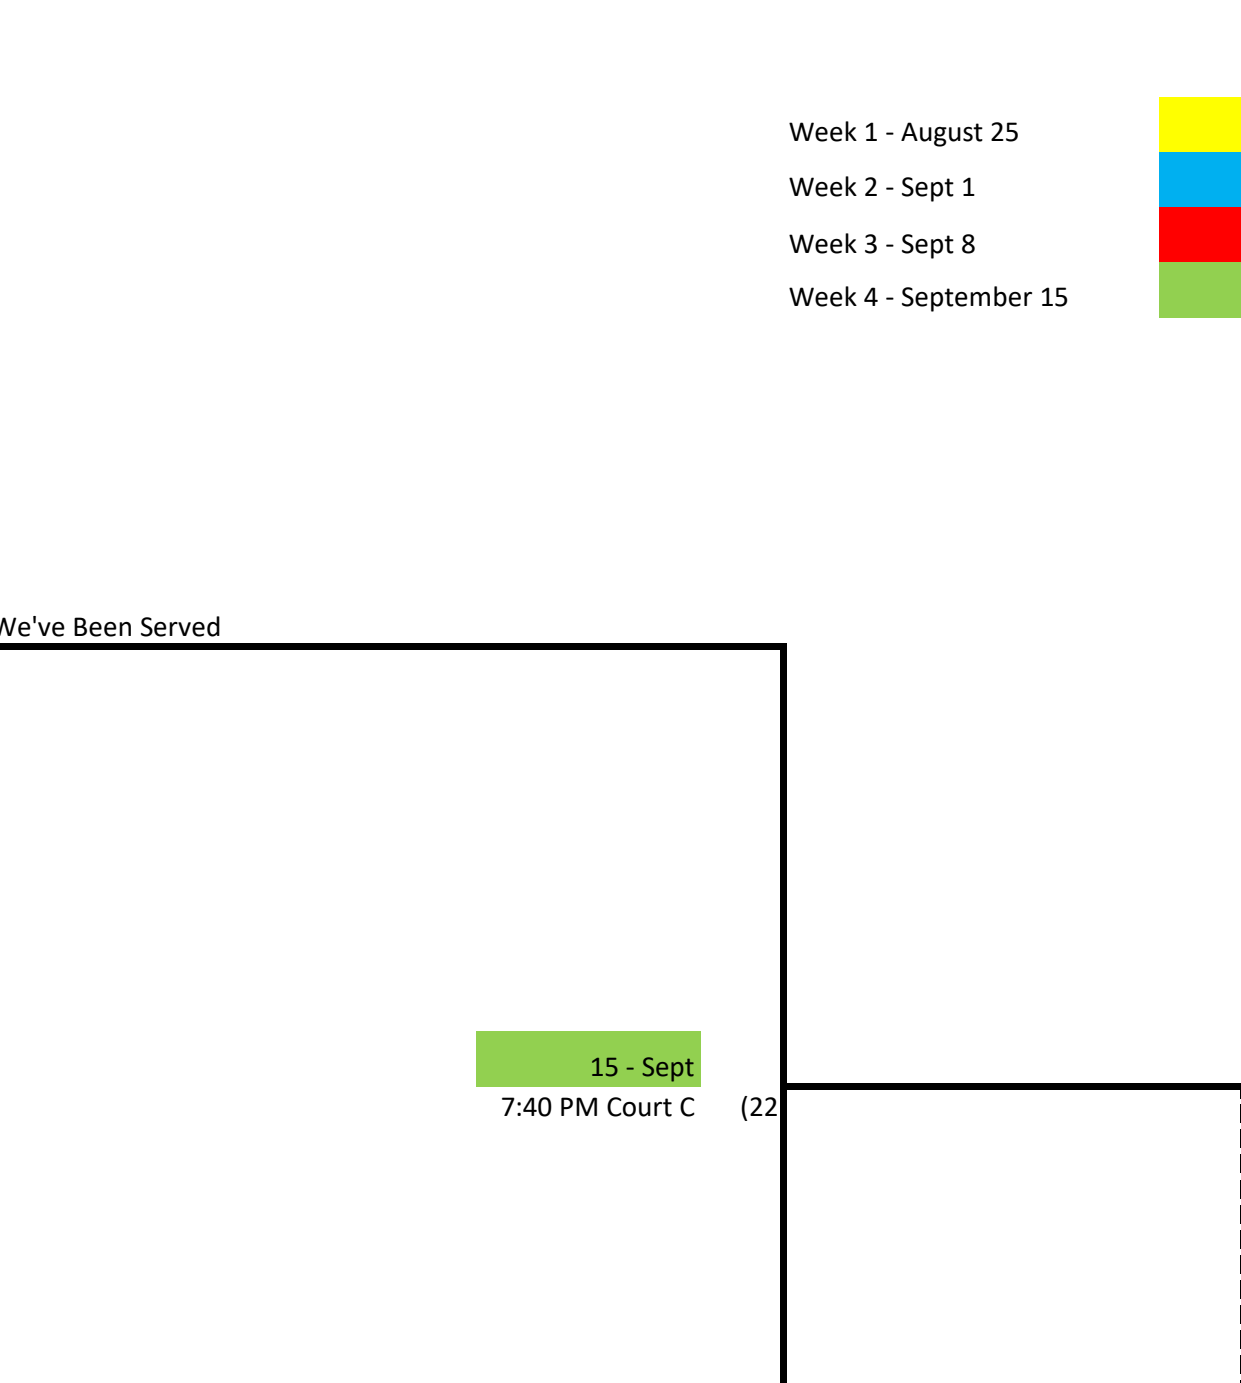

Skyline Volleyball Wednesday - Int. Lower Div. 2

Winner's Bracket