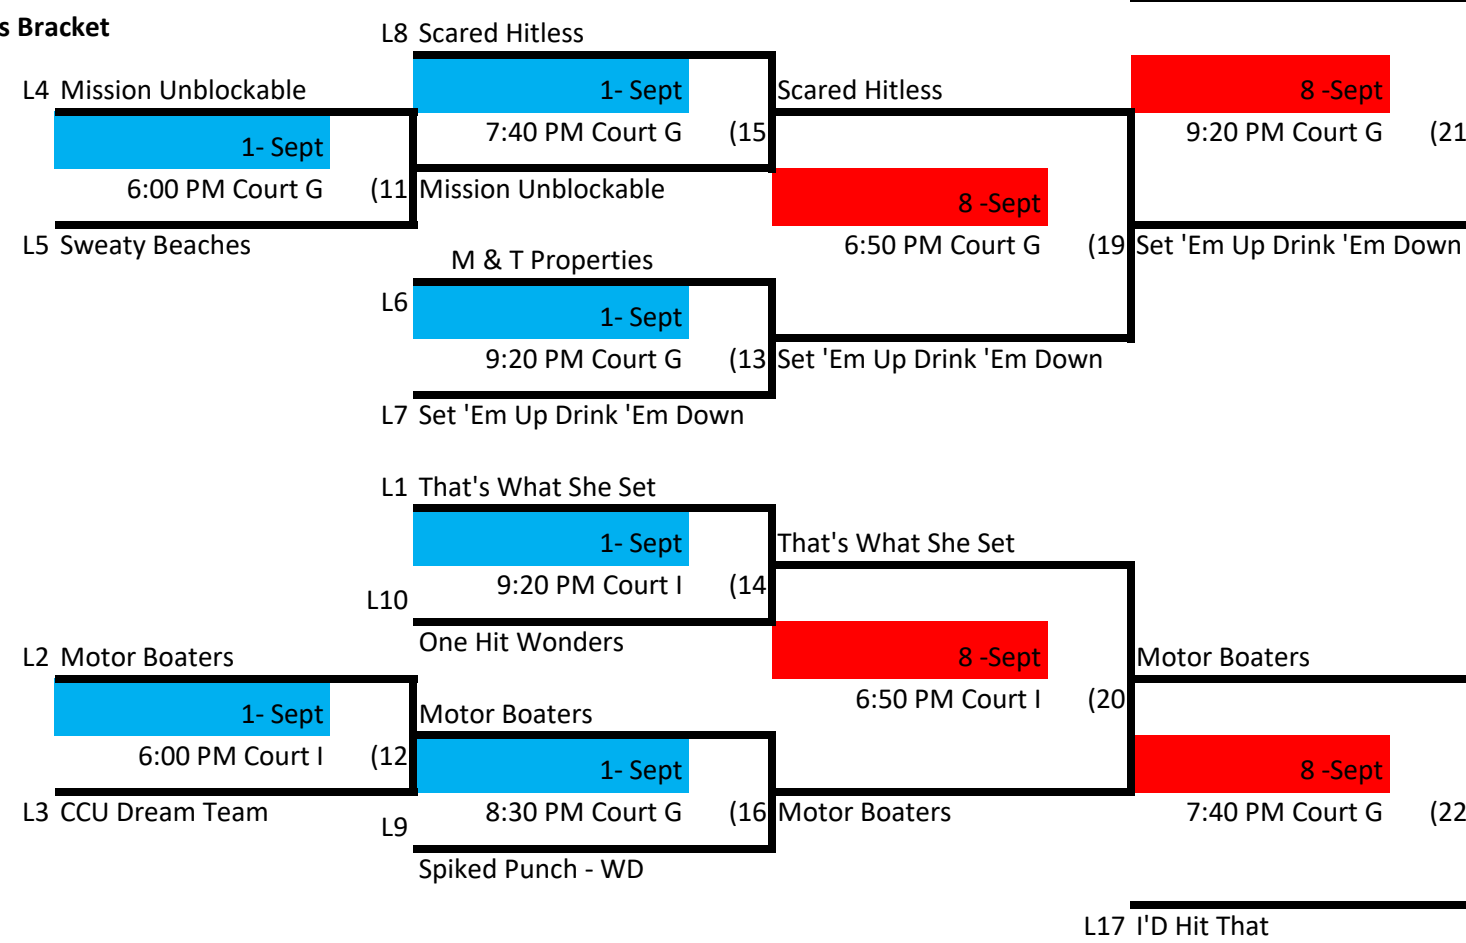

Loser's Bracket

- (27) Motor Boaters vs (26) Sir Bens
  - (25) Set 'Em Up Drink 'Em Down vs (23) Al Capone
  - (24) Motor Boaters vs (23) Al Capone
  - (21) We were better in high school vs (23) Al Capone
  - (15) Scared Hitless vs (23) Al Capone
  - (19) Set 'Em Up Drink 'Em Down vs (23) Al Capone
  - (14) That's What She Set vs (23) Al Capone
  - (16) Motor Boaters vs (23) Al Capone
  - (10) We were better in high school vs (23) Al Capone
  - (6) One Hit Wonders vs (23) Al Capone
  - (5) Spiked Punch - WD vs (23) Al Capone
  - (9) Sir Bens vs (23) Al Capone
  - (2) We were better in high school vs (23) Al Capone
2. L26 If First Loss