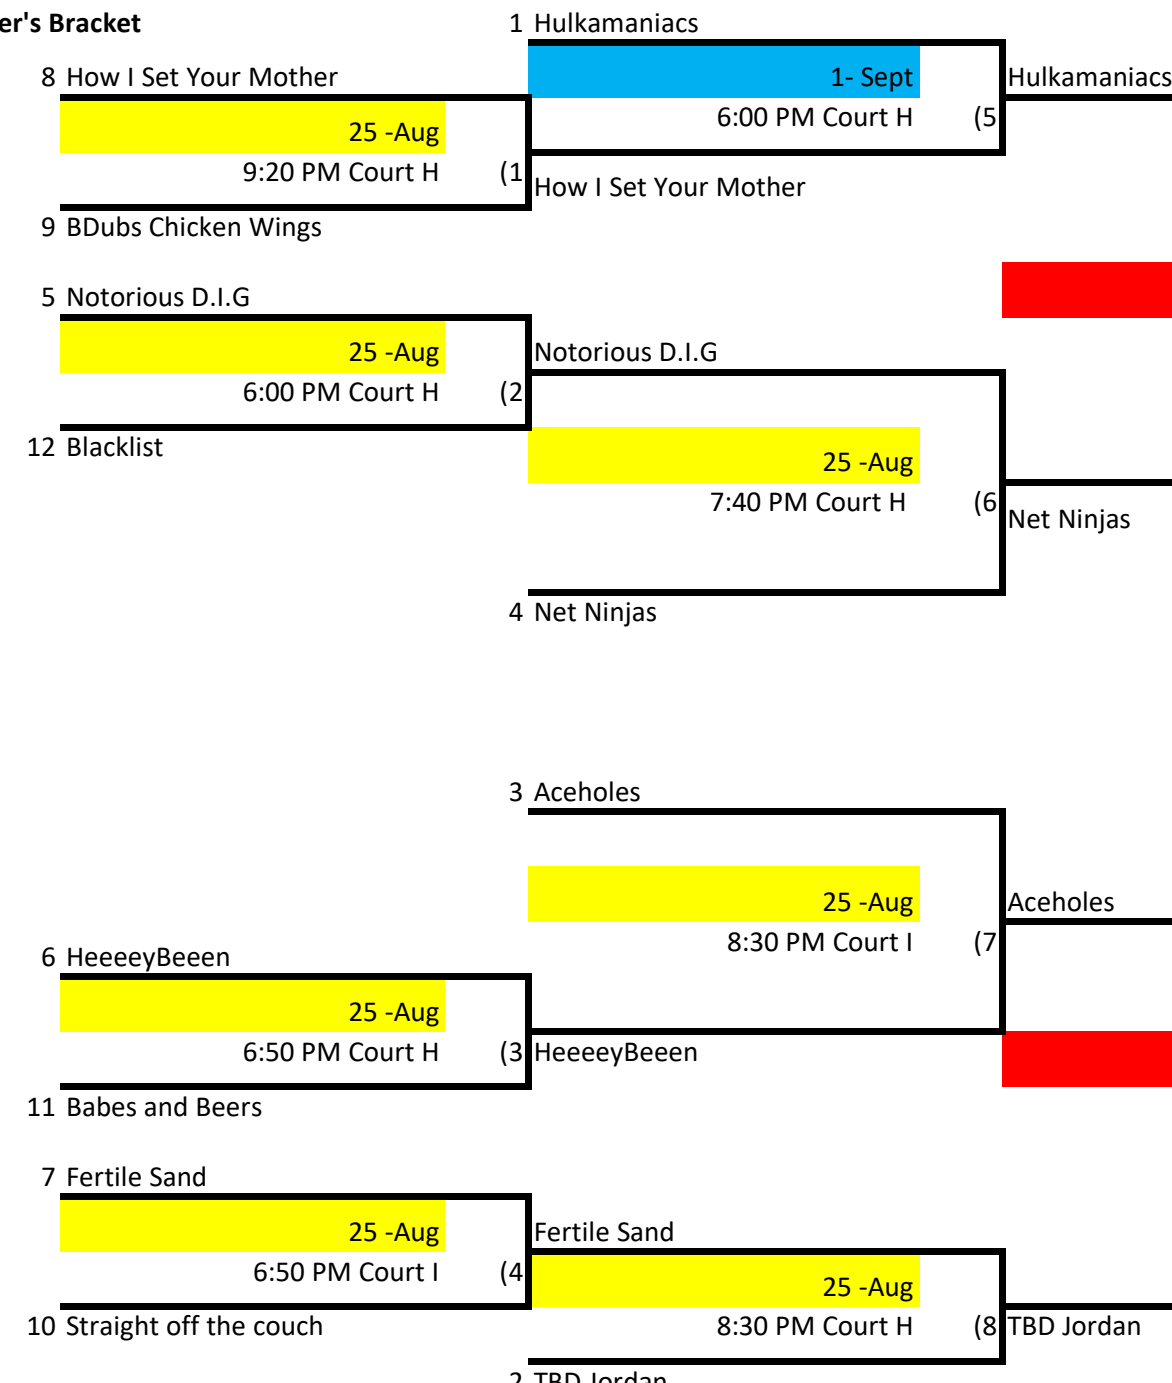

## Winner's Bracket

- Week 1 - August 25
- Week 2 - Sept 1
- Week 3 - Sept 8
- Week 4 - September 15

# Skyline Volleyball Wednesday - Int. Lower Div. 1

**Winner's Bracket**

**Loser's Bracket**

Week 1 - August 25 (Yellow)  
 Week 2 - Sept 1 (Blue)  
 Week 3 - Sept 8 (Red)  
 Week 4 - September 15 (Green)

# Skyline Volleyball Wednesday - Int. Lower Div. 2

**Winner's Bracket**

Week 1 - August 25 (Yellow)  
 Week 2 - Sept 1 (Blue)  
 Week 3 - Sept 8 (Red)  
 Week 4 - September 15 (Green)

**Loser's Bracket**

# Skyline Volleyball Wednesday - Int. Lower Div. 3

**Winner's Bracket**

**Loser's Bracket**

Week 1 - August 25 ■

Week 2 - Sept 1 ■

Week 3 - Sept 8 ■

Week 4 - September 15 ■

(19) TBD Jordan vs (22) TBD Jordan (15-Sept, 7:40 PM Court H)