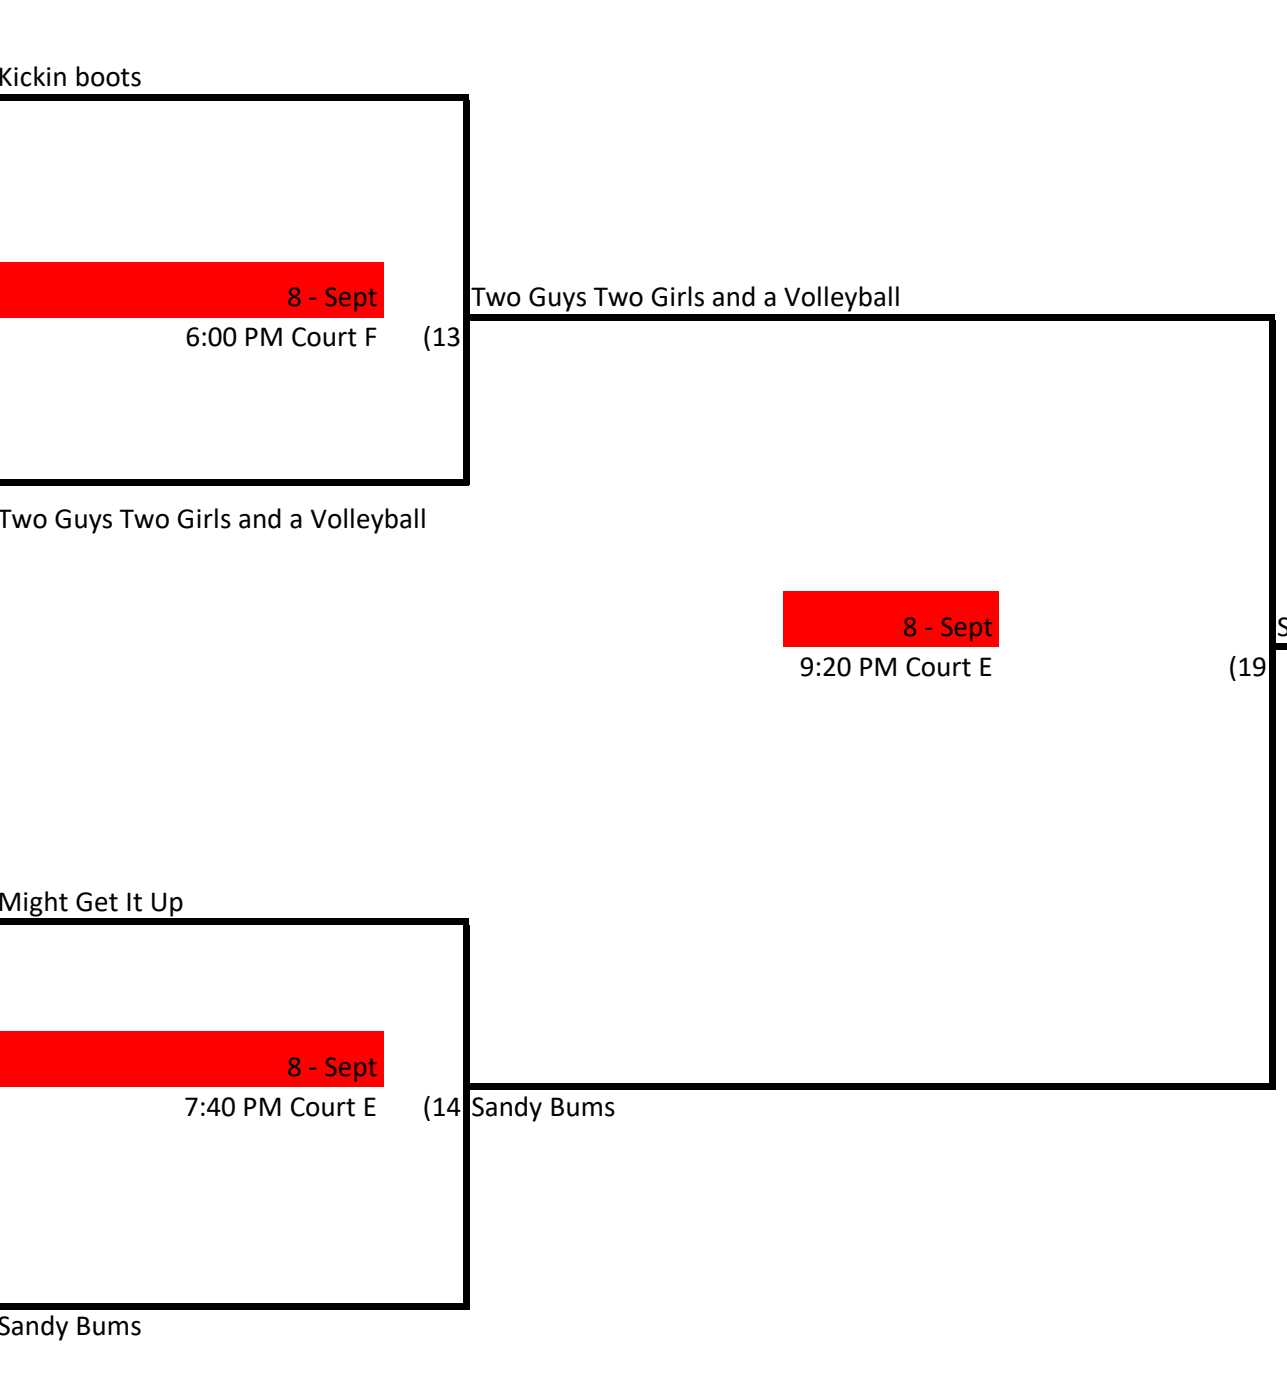

## Winner's Bracket

# Skyline Volleyball Wednesday - Rec Div. 3

## Winner's Bracket

- Week 1 - August 25
- Week 2 - Sept 1
- Week 3 - Sept 8
- Week 4 - September 15

# Skyline Volleyball Wednesday - Int. Lower Div. 1

**Winner's Bracket**

**Loser's Bracket**

Week 1 - August 25 (Yellow)  
 Week 2 - Sept 1 (Blue)  
 Week 3 - Sept 8 (Red)  
 Week 4 - September 15 (Green)