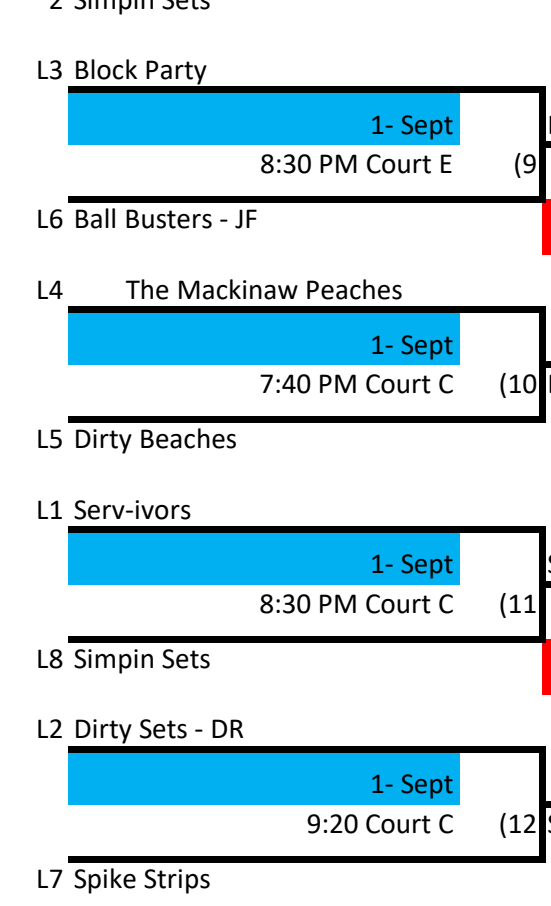

## Winner's Bracket

- Week 1 - August 25
- Week 2 - Sept 1
- Week 3 - Sept 8
- Week 4 - September 15

# Skyline Volleyball Wednesday - Int. Lower Div. 1

**Winner's Bracket**

**Loser's Bracket**

Week 1 - August 25 (Yellow)  
 Week 2 - Sept 1 (Blue)  
 Week 3 - Sept 8 (Red)  
 Week 4 - September 15 (Green)

L22 If First Loss

# Skyline Volleyball Wednesday - Int. Lower Div. 2

**Winner's Bracket**

Week 1 - August 25 (Yellow)  
 Week 2 - Sept 1 (Blue)  
 Week 3 - Sept 8 (Red)  
 Week 4 - September 15 (Green)

**Loser's Bracket**