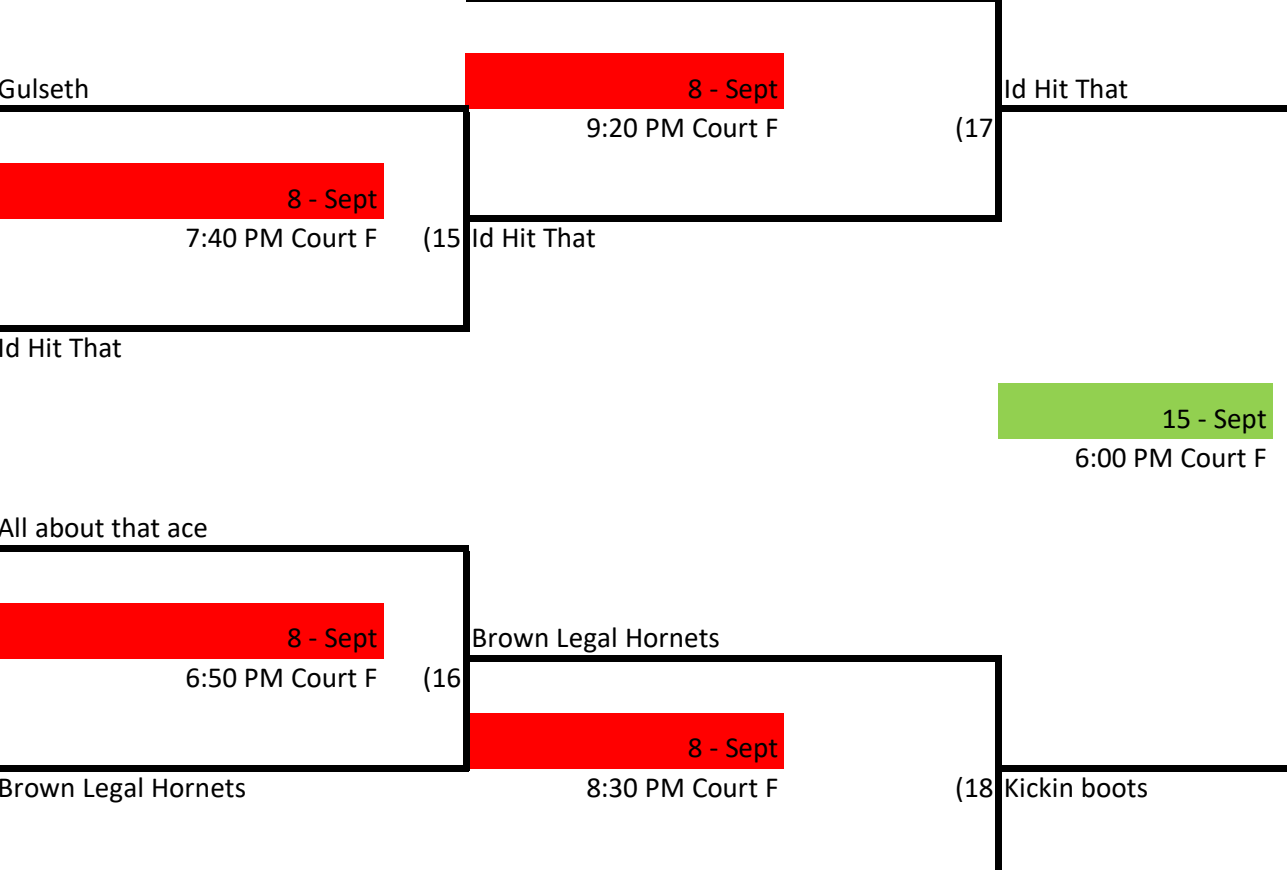

## Winner's Bracket

- Week 1 - August 25
- Week 2 - Sept 1
- Week 3 - Sept 8
- Week 4 - September 15

## Loser's Bracket

- (27) Motor Boaters vs (26) Sir Bens
  - (25) Set 'Em Up Drink 'Em Down vs (23) Al Capone
  - (24) Motor Boaters vs (23) Al Capone
  - (21) We were better in high school vs (23) Al Capone
  - (15) Scared Hitless vs (23) Al Capone
  - (19) Set 'Em Up Drink 'Em Down vs (23) Al Capone
  - (14) That's What She Set vs (23) Al Capone
  - (16) Motor Boaters vs (23) Al Capone
  - (10) We were better in high school vs (23) Al Capone
  - (6) One Hit Wonders vs (23) Al Capone
  - (5) Spiked Punch - WD vs (23) Al Capone
  - (9) Sir Bens vs (23) Al Capone
  - (2) We were better in high school vs (23) Al Capone
- L26 If First Loss

# Skyline Volleyball Wednesday - Int. Lower Div. 1

**Winner's Bracket**

**Loser's Bracket**

Week 1 - August 25 (Yellow)  
 Week 2 - Sept 1 (Blue)  
 Week 3 - Sept 8 (Red)  
 Week 4 - September 15 (Green)

# Skyline Volleyball Wednesday - Int. Lower Div. 2

**Winner's Bracket**

Week 1 - August 25 (Yellow)  
 Week 2 - Sept 1 (Blue)  
 Week 3 - Sept 8 (Red)  
 Week 4 - September 15 (Green)

**Loser's Bracket**