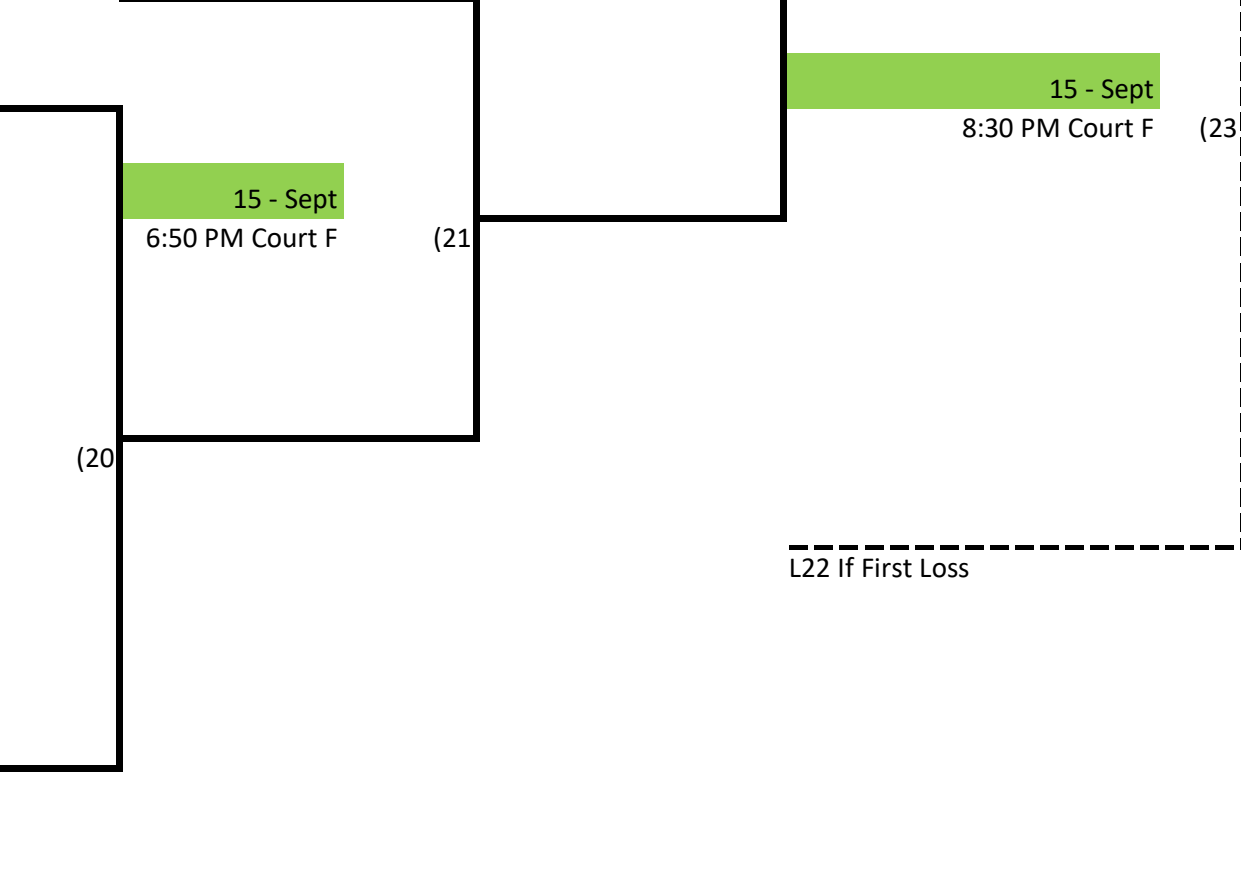

## Winner's Bracket

- Week 1 - August 25
- Week 2 - Sept 1
- Week 3 - Sept 8
- Week 4 - September 15

## Loser's Bracket

- (27) Motor Boaters vs (26) Sir Bens
  - (25) Set 'Em Up Drink 'Em Down vs (23) Al Capone
  - (24) Motor Boaters vs (23) Al Capone
  - (21) We were better in high school vs (23) Al Capone
  - (15) Scared Hitless vs (23) Al Capone
  - (19) Set 'Em Up Drink 'Em Down vs (23) Al Capone
  - (14) That's What She Set vs (23) Al Capone
  - (16) Motor Boaters vs (23) Al Capone
  - (10) We were better in high school vs (23) Al Capone
  - (6) One Hit Wonders vs (23) Al Capone
  - (5) Spiked Punch - WD vs (23) Al Capone
  - (9) Sir Bens vs (23) Al Capone
  - (2) We were better in high school vs (23) Al Capone
- L26 If First Loss

# Skyline Volleyball Wednesday - Int. Lower Div. 1

**Winner's Bracket**

**Loser's Bracket**

Week 1 - August 25 (Yellow)  
 Week 2 - Sept 1 (Blue)  
 Week 3 - Sept 8 (Red)  
 Week 4 - September 15 (Green)