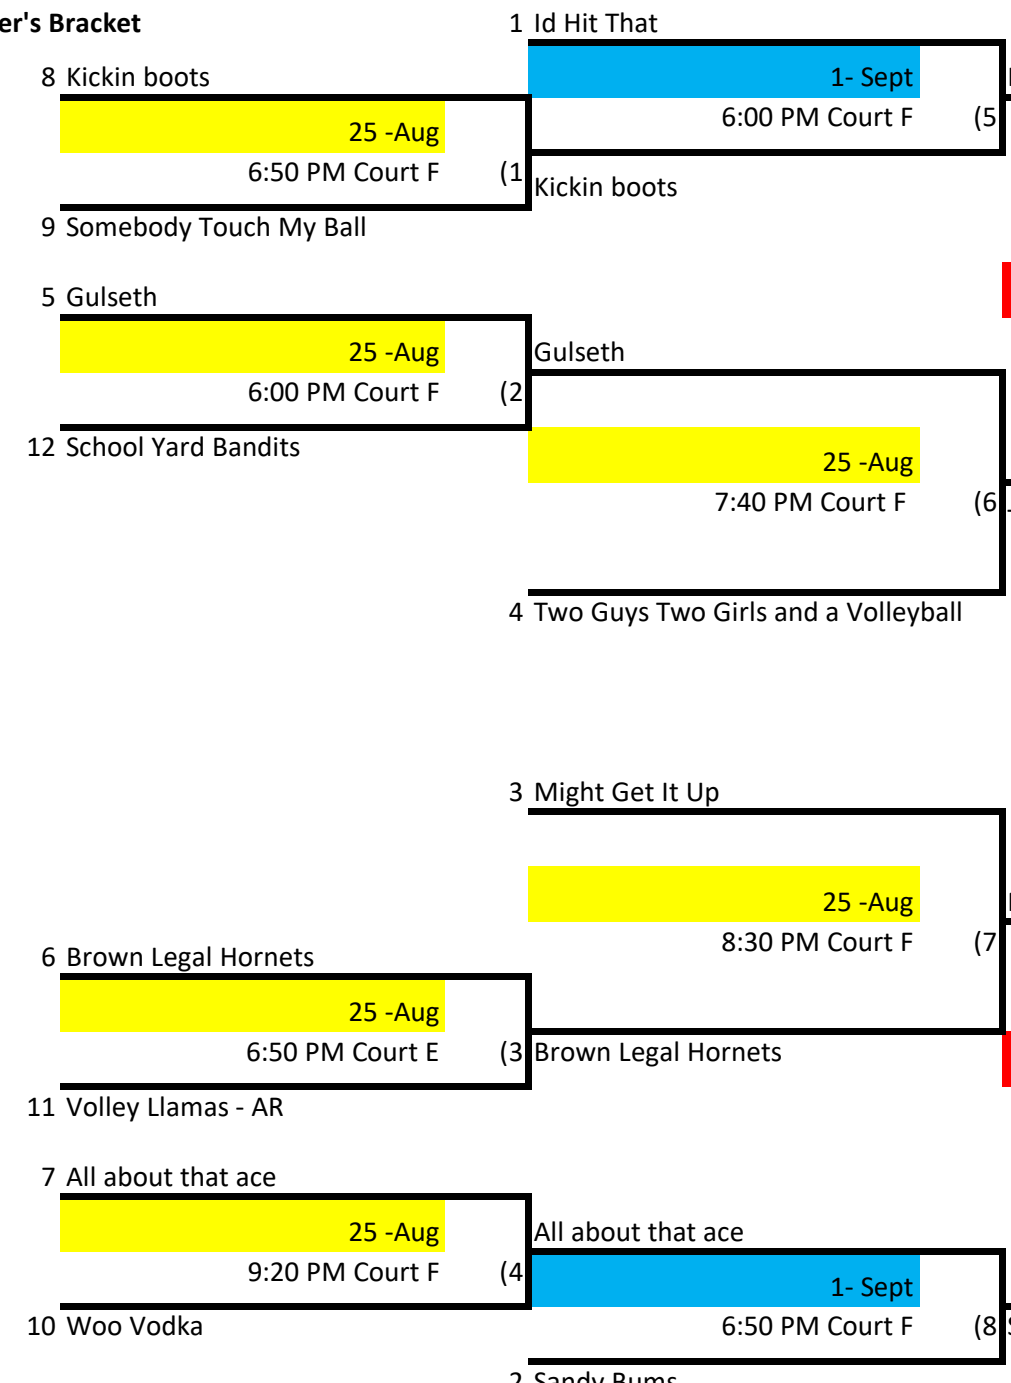

# Skyline Volleyball Wednesday - Rec Div. 3

## Winner's Bracket

- Week 1 - August 25
- Week 2 - Sept 1
- Week 3 - Sept 8
- Week 4 - September 15

## Loser's Bracket

- (27) Motor Boaters vs (26) Sir Bens
  - (25) Set 'Em Up Drink 'Em Down vs (23) Al Capone
  - (24) Motor Boaters vs (23) Al Capone
  - (21) We were better in high school vs (23) Al Capone
  - (15) Scared Hitless vs (23) Al Capone
  - (19) Set 'Em Up Drink 'Em Down vs (23) Al Capone
  - (14) That's What She Set vs (23) Al Capone
  - (16) Motor Boaters vs (23) Al Capone
  - (10) We were better in high school vs (23) Al Capone
  - (6) One Hit Wonders vs (23) Al Capone
  - (5) Spiked Punch - WD vs (23) Al Capone
  - (9) Sir Bens vs (23) Al Capone
  - (2) We were better in high school vs (23) Al Capone
- L26 If First Loss

# Skyline Volleyball Wednesday - Int. Lower Div. 1

**Winner's Bracket**

**Loser's Bracket**

Week 1 - August 25 (Yellow)  
 Week 2 - Sept 1 (Blue)  
 Week 3 - Sept 8 (Red)  
 Week 4 - September 15 (Green)