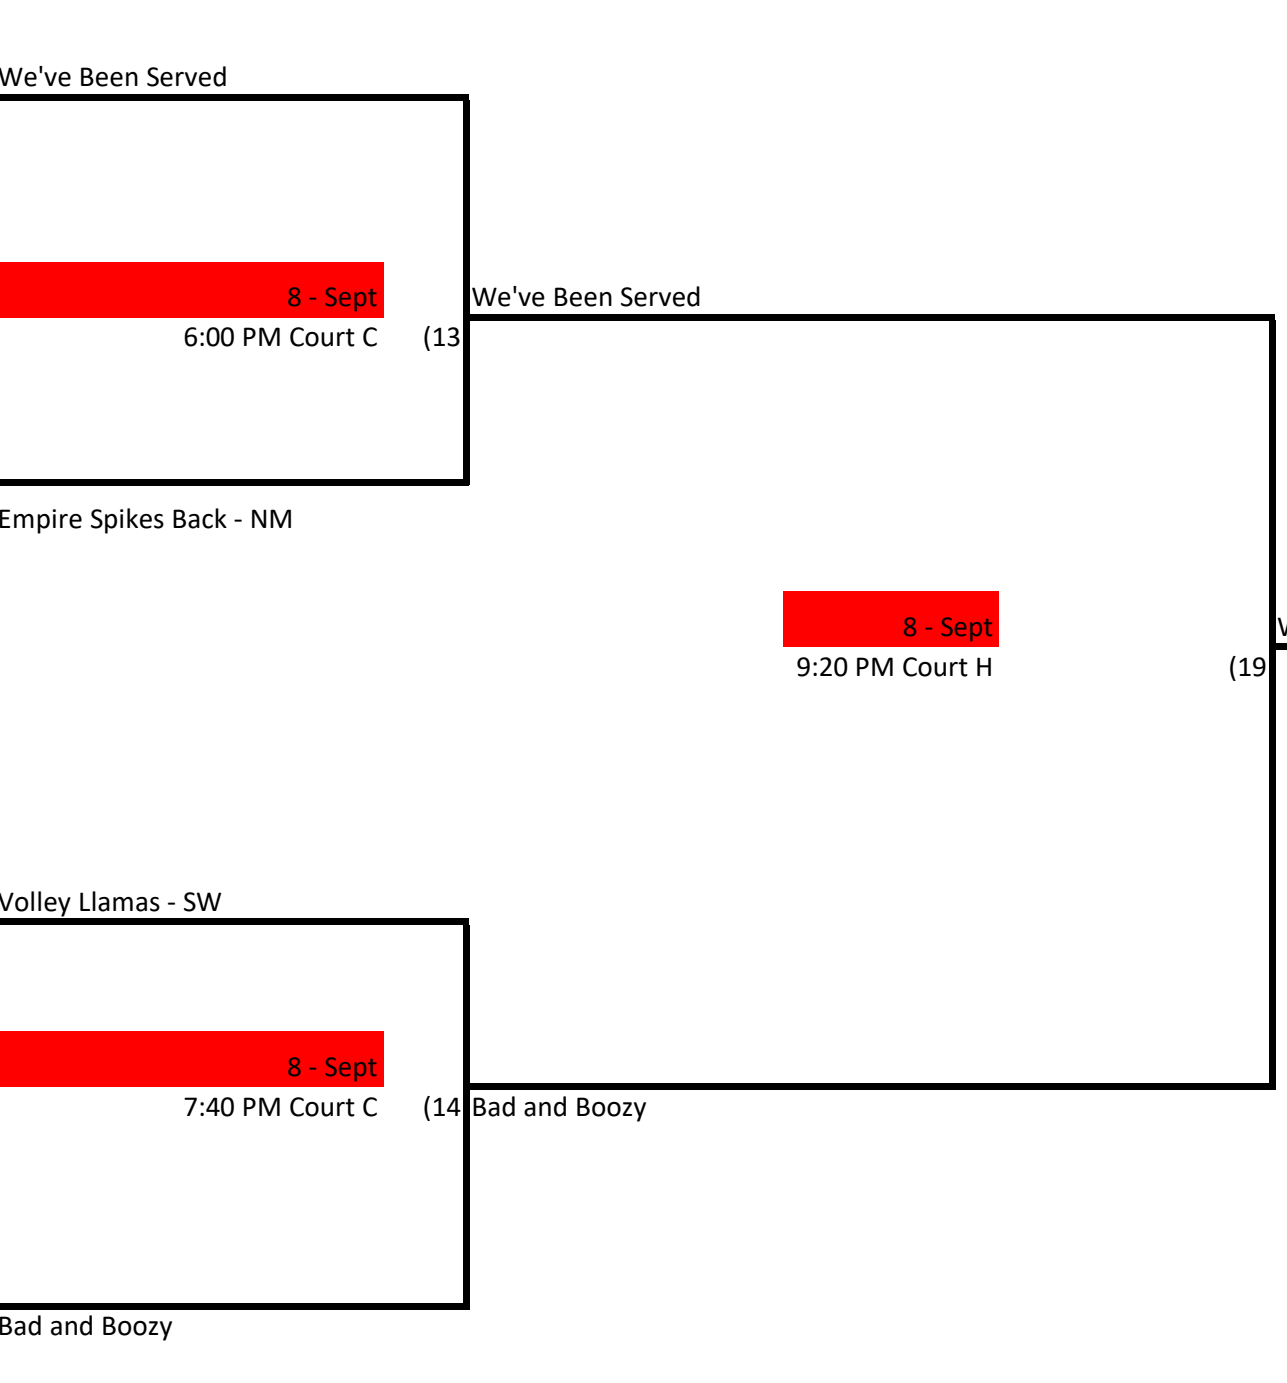

## Winner's Bracket

## Winner's Bracket

- Week 1 - August 25
- Week 2 - Sept 1
- Week 3 - Sept 8
- Week 4 - September 15

# Skyline Volleyball Wednesday - Int. Lower Div. 1

**Winner's Bracket**

**Loser's Bracket**

Week 1 - August 25 (Yellow)  
 Week 2 - Sept 1 (Blue)  
 Week 3 - Sept 8 (Red)  
 Week 4 - September 15 (Green)

# Skyline Volleyball Wednesday - Int. Lower Div. 2

**Winner's Bracket**

Week 1 - August 25 (Yellow)  
 Week 2 - Sept 1 (Blue)  
 Week 3 - Sept 8 (Red)  
 Week 4 - September 15 (Green)

**Loser's Bracket**