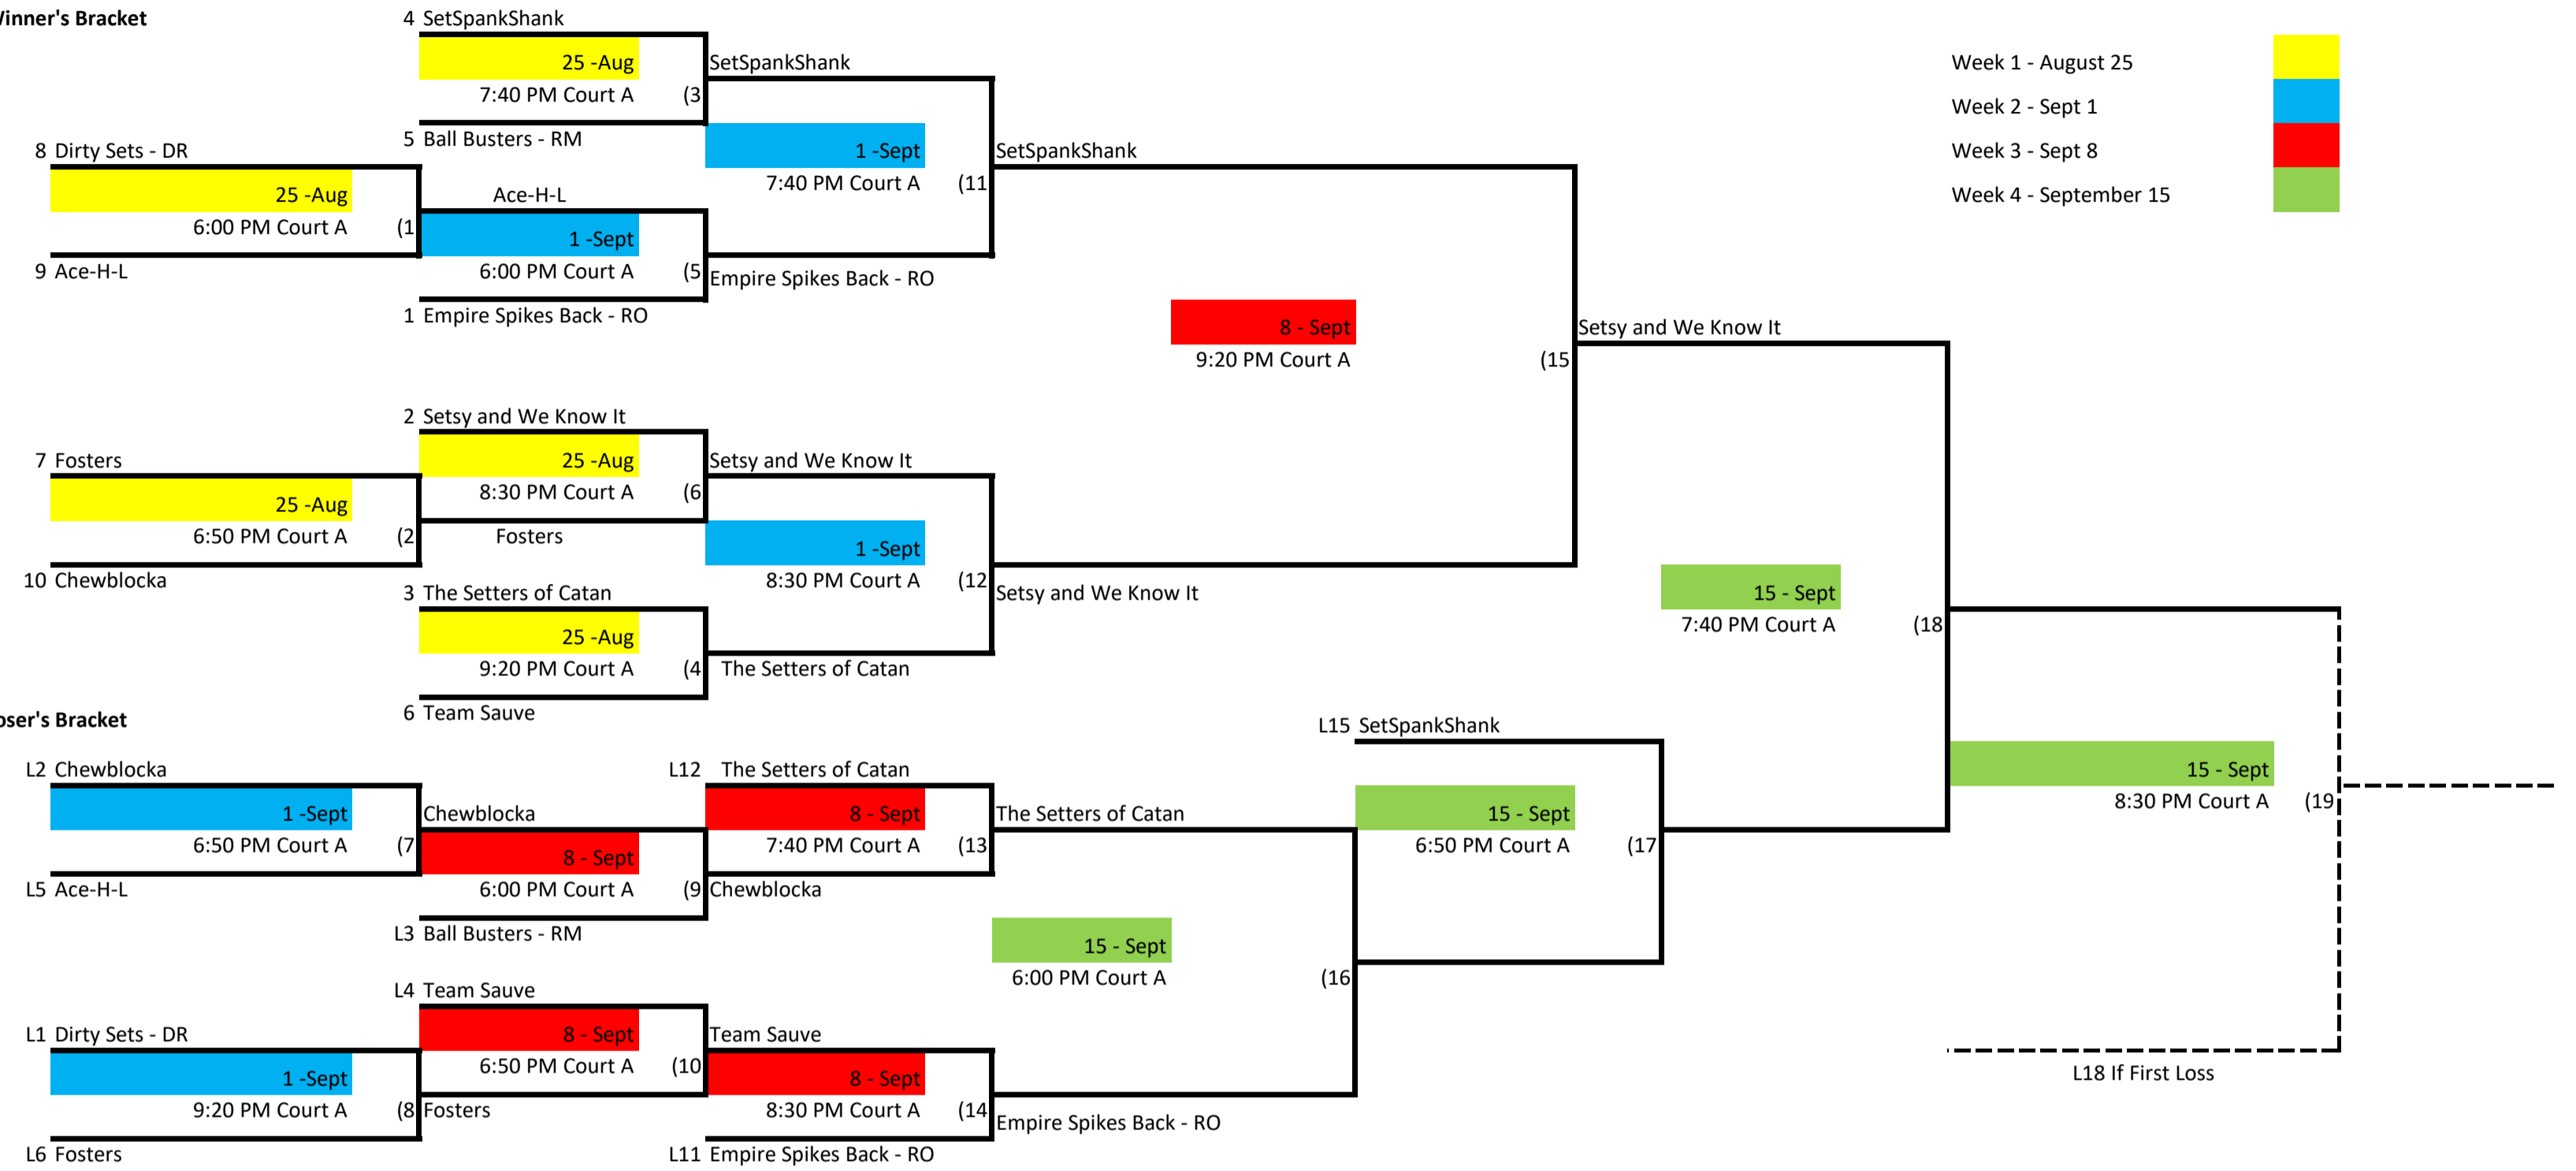

# Skyline Volleyball Wednesday - Rec Div. 1

**Winner's Bracket**

# Skyline Volleyball Wednesday - Rec Div. 2

## Winner's Bracket

## Winner's Bracket

- Week 1 - August 25
- Week 2 - Sept 1
- Week 3 - Sept 8
- Week 4 - September 15