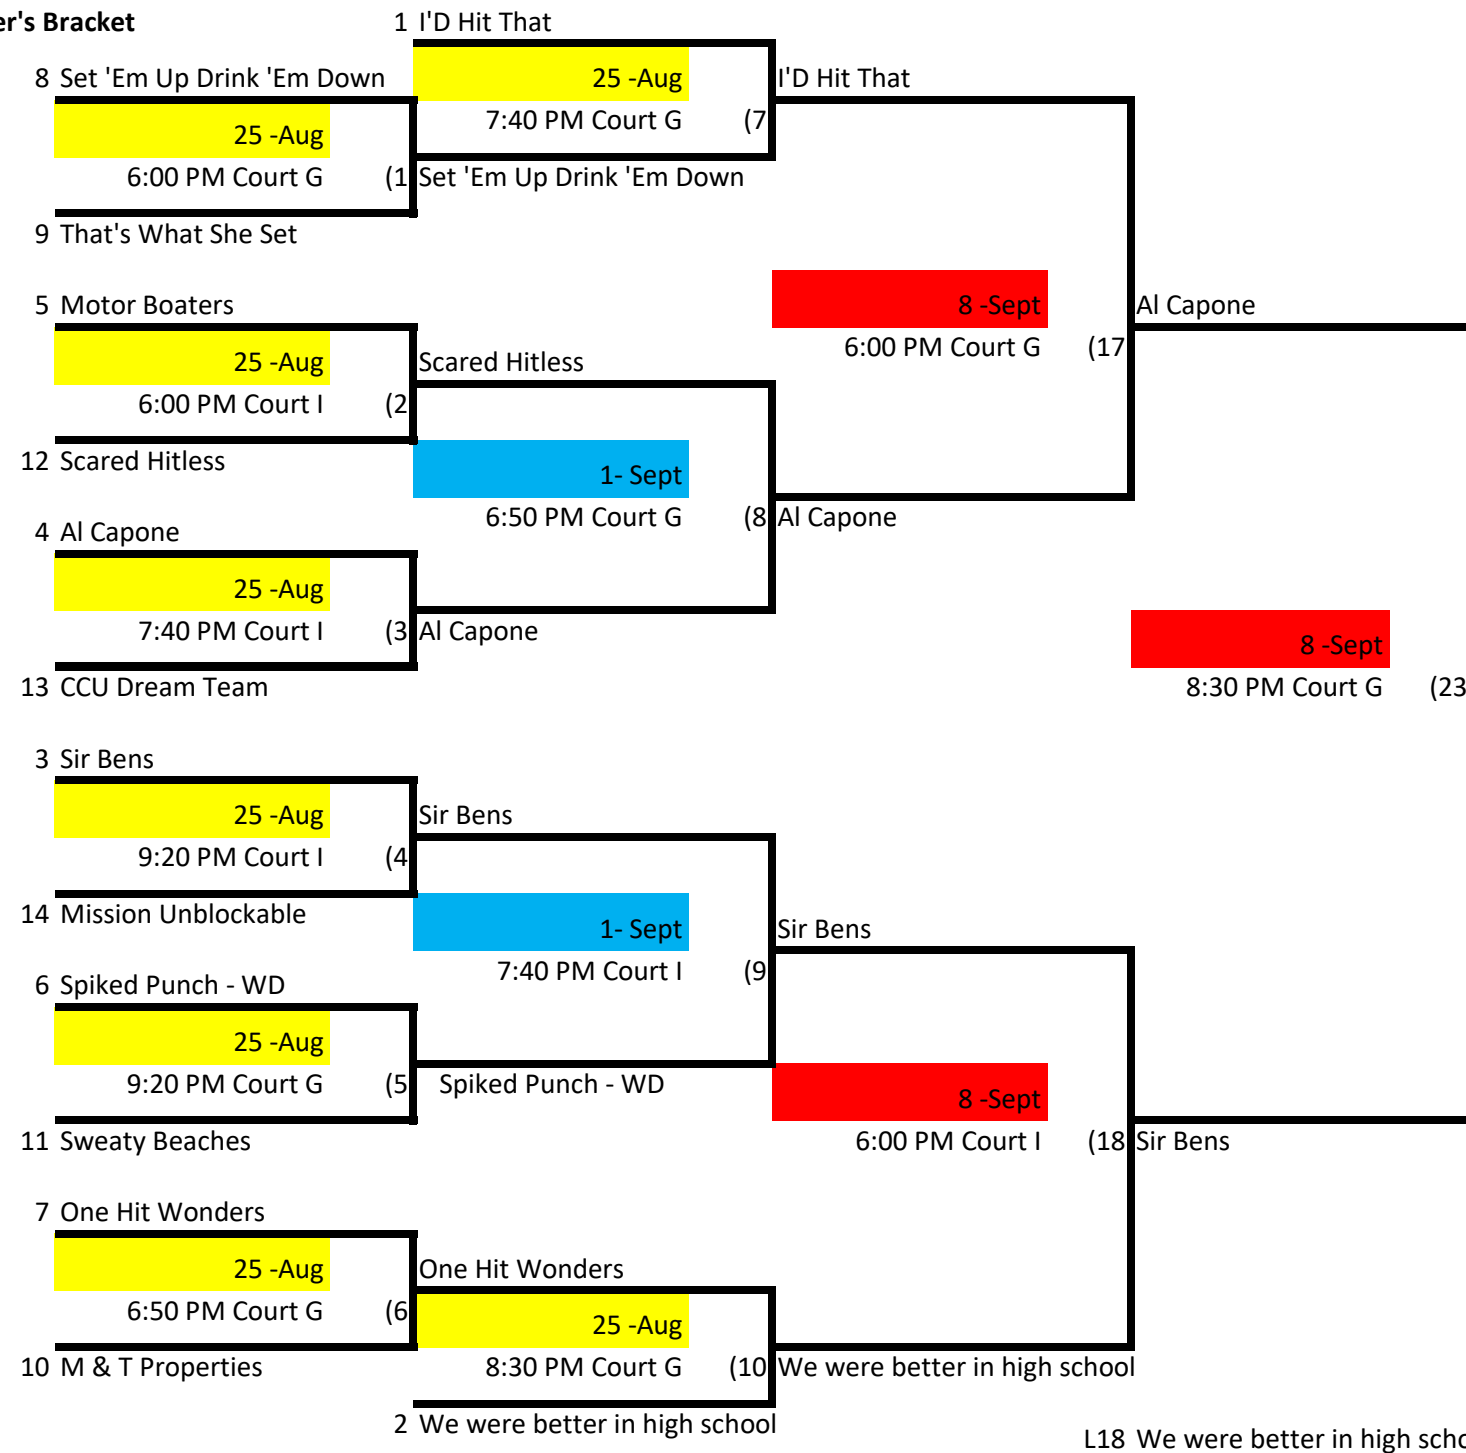

# Skyline Volleyball Wednesday - Rec Div. 1

**Winner's Bracket**

## Winner's Bracket

## Winner's Bracket

- Week 1 - August 25
- Week 2 - Sept 1
- Week 3 - Sept 8
- Week 4 - September 15

## Winner's Bracket

Week 1 - August 25  
 Week 2 - Sept 1  
 Week 3 - Sept 8  
 Week 4 - September 15