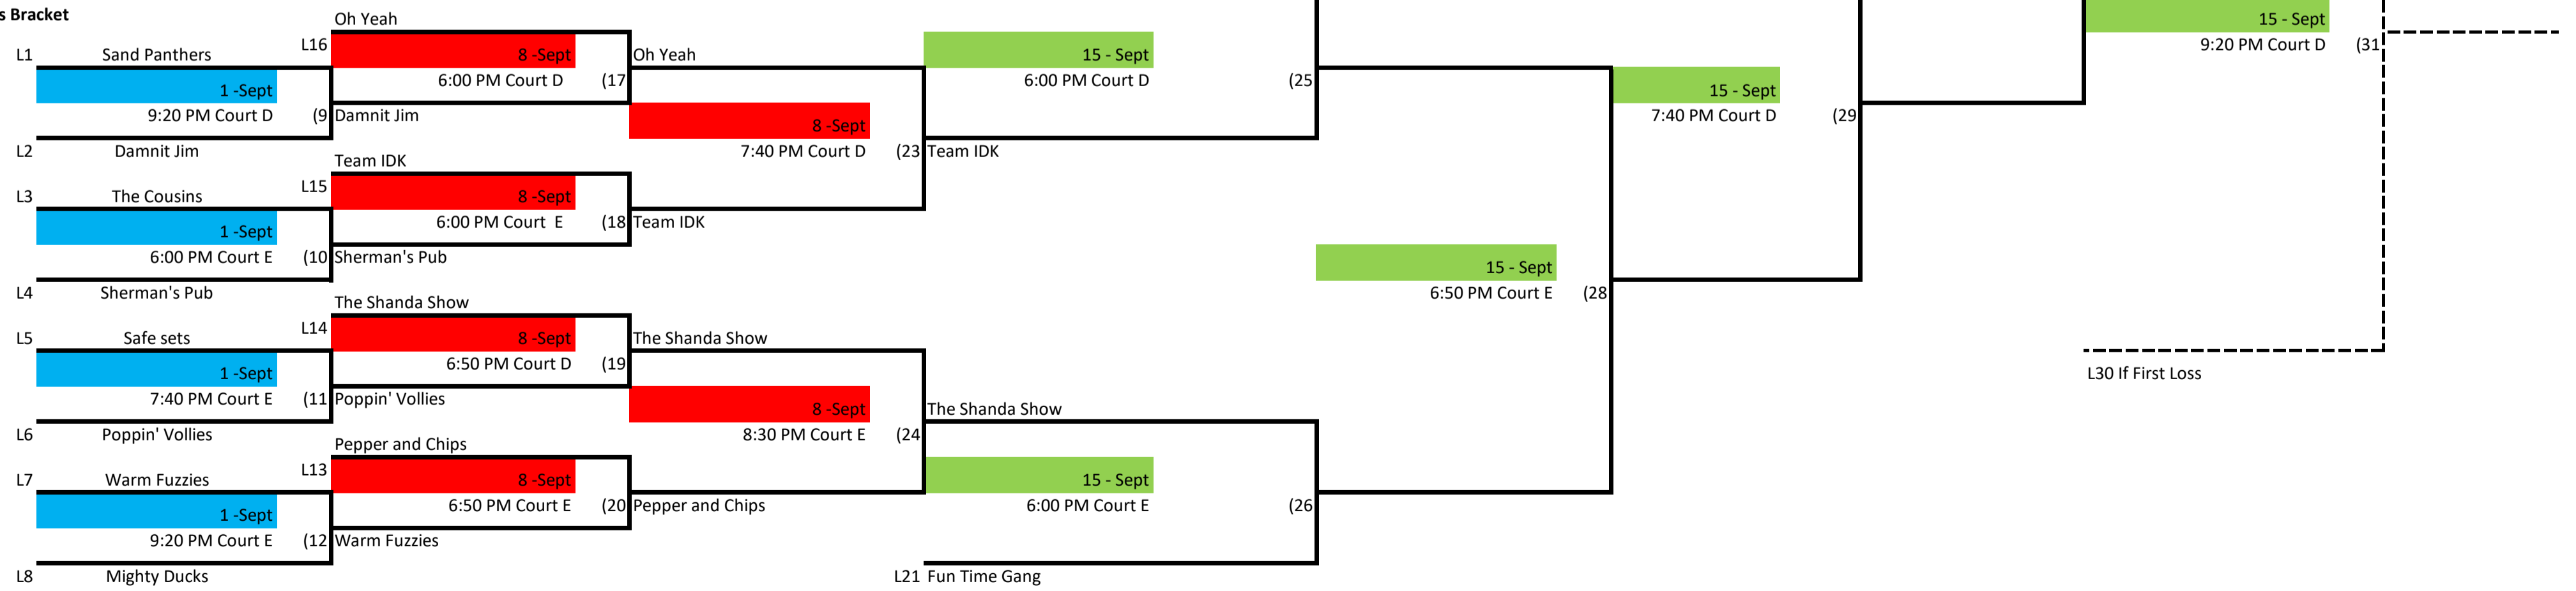

Loser's Bracket