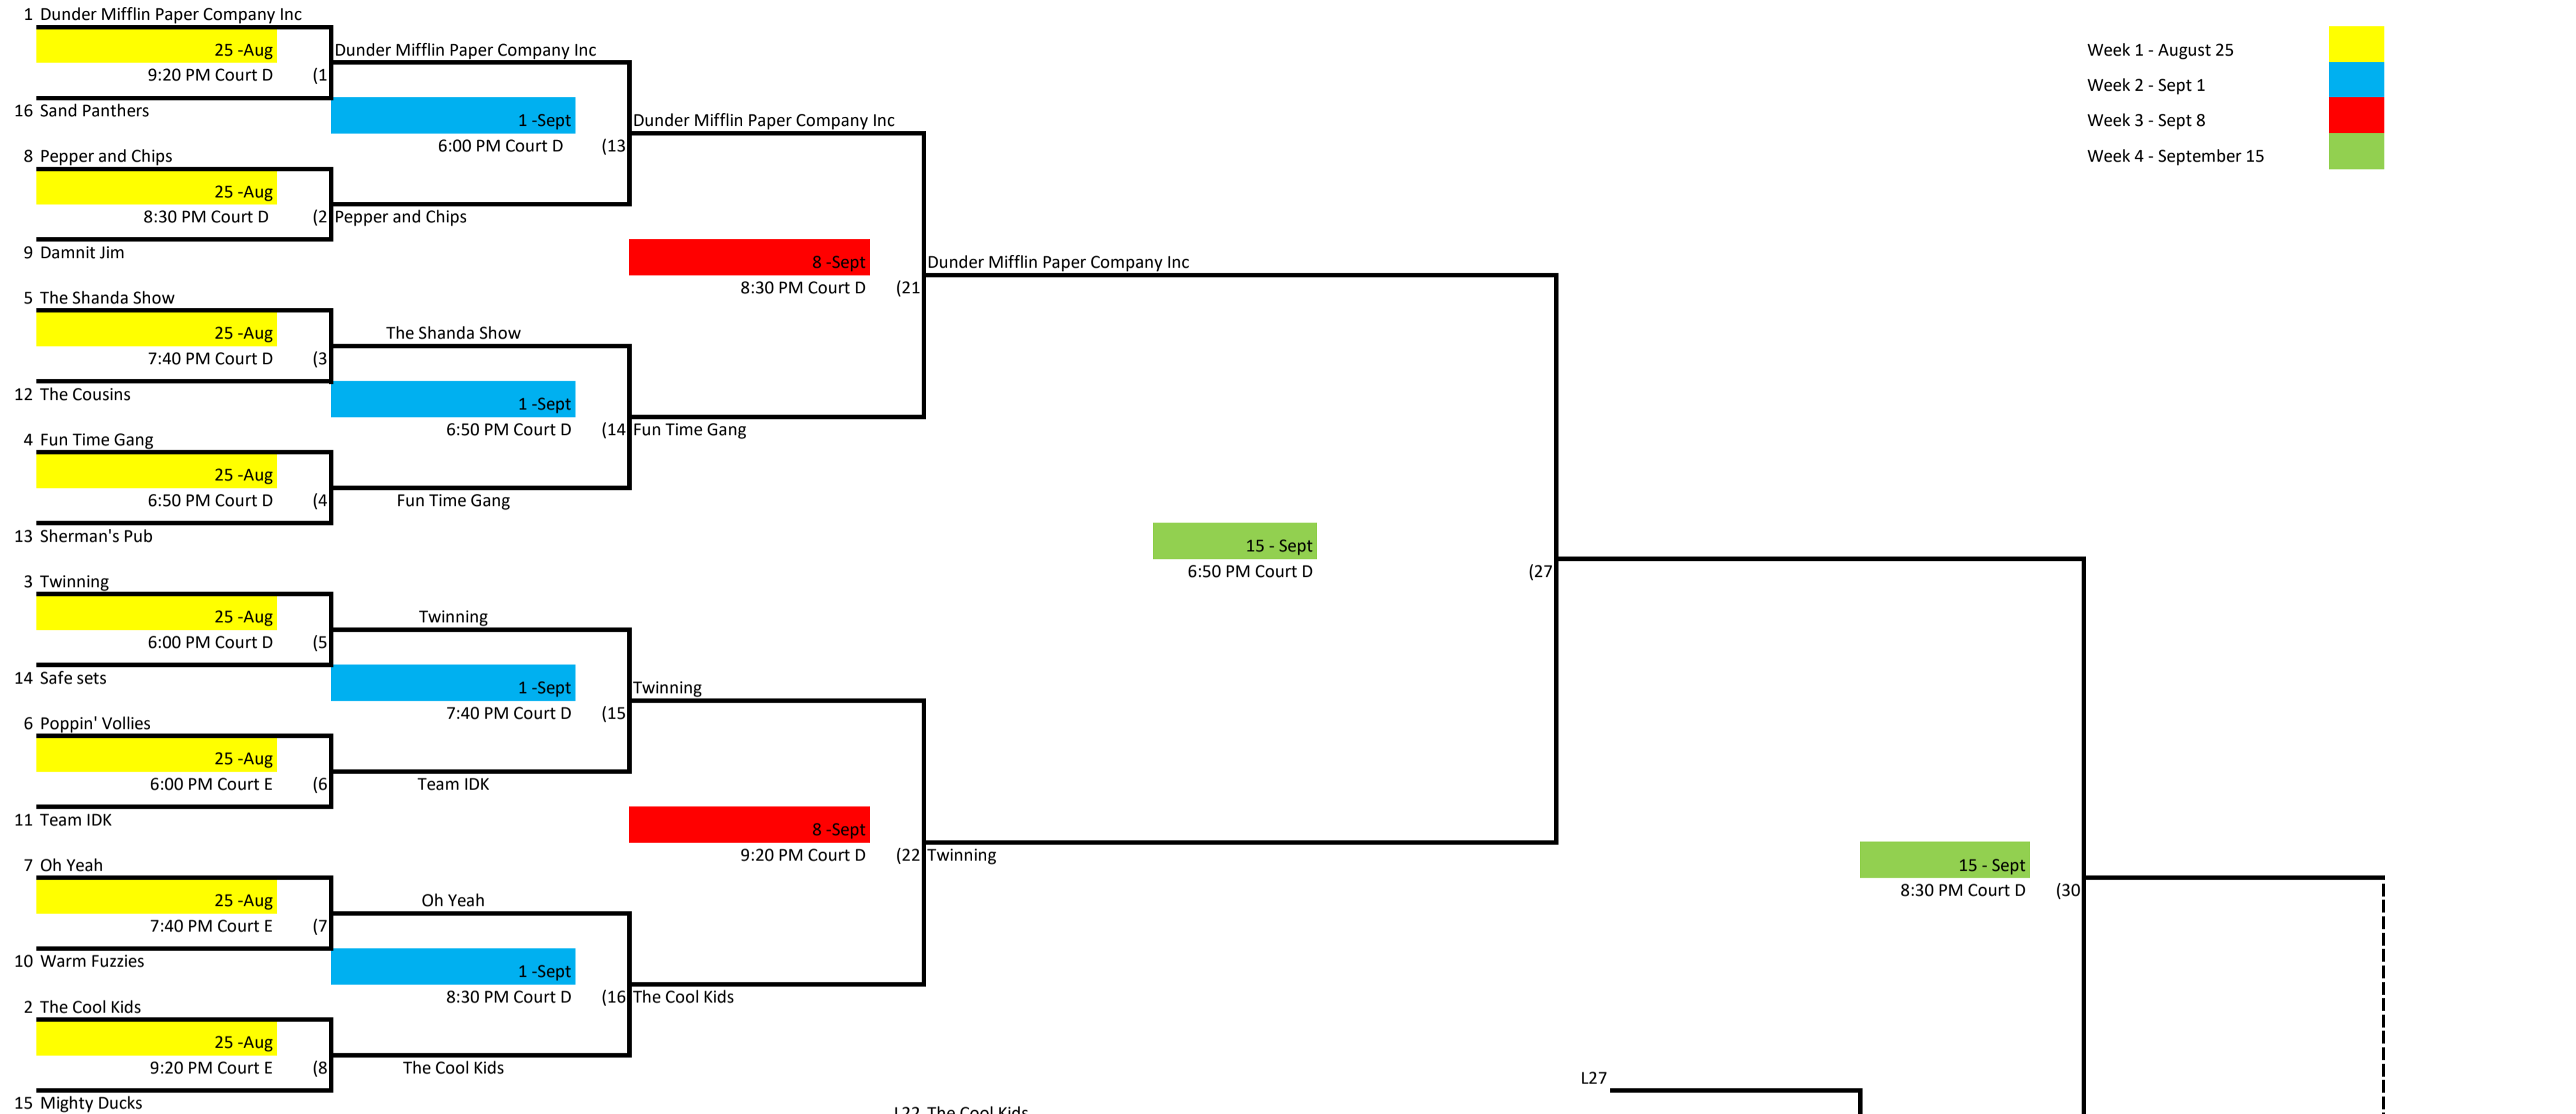

Skyline Volleyball Wednesday - Int. Upper

Winner's Bracket