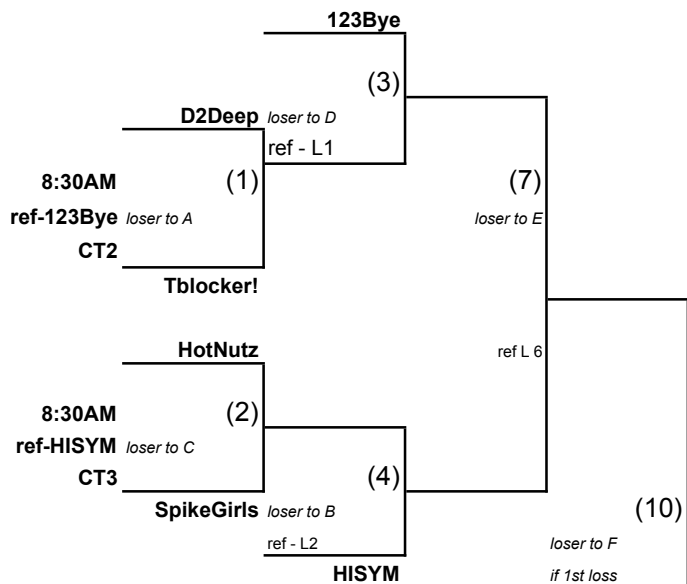

F'18 CHAMPIONSHIPS - DIVISION 2

Championship Bracket

Winner's Matches are Best of 3 to 25, 3rd to 15
Challenger's Matches are Single Game to 25
Double Final - Single Game to 25
NO CAPS, Start at 0-0 All Matches

Challenger's Bracket