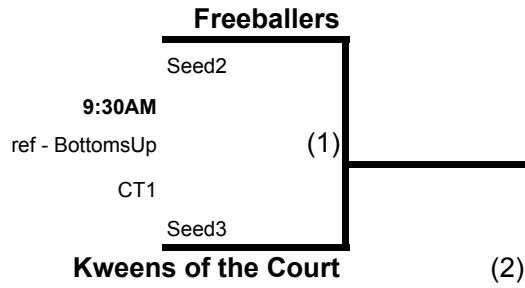

F'18 CHAMPIONSHIPS - DIVISION 4/5/6

THE LAIR - COURT 1

Championship Bracket

Winner's Matches are Best of 3 to 25, 3rd to 15

Challengers Match is best of 3 to 15

Double Final - Single Game to 25

NO CAPS, Start at 0-0 All Matches

Challenger's Bracket