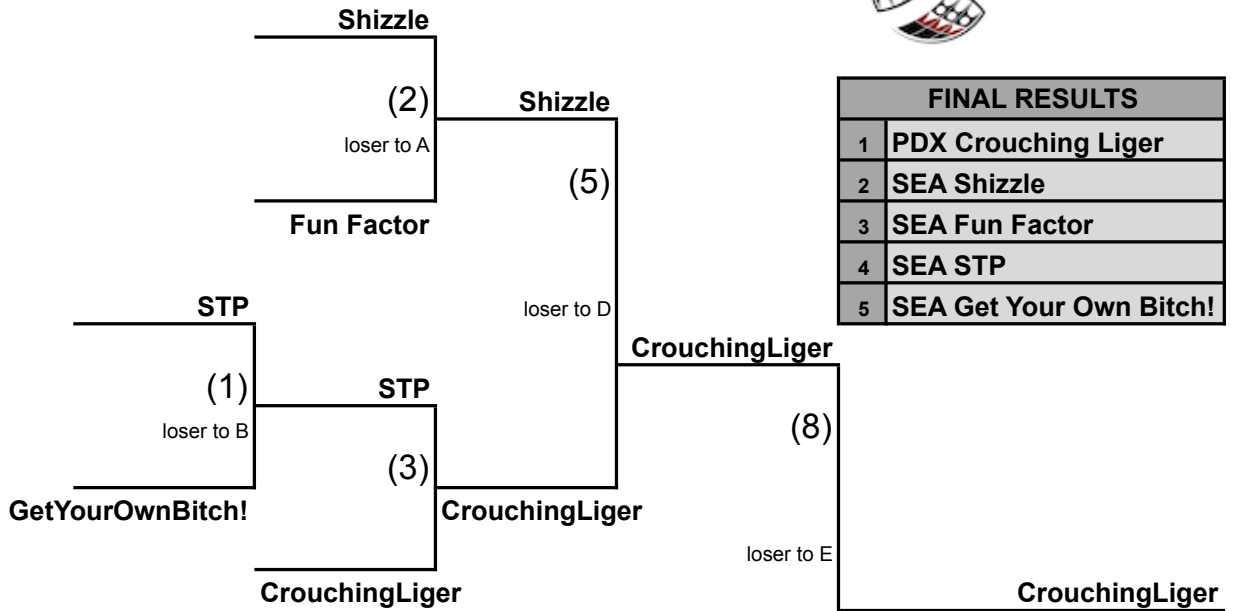

EMERALD CITY CLASSIC 2006 - A

Winner's Bracket

FINAL RESULTS	
1	PDX Crouching Liger
2	SEA Shizzle
3	SEA Fun Factor
4	SEA STP
5	SEA Get Your Own Bitch!

Challenger's Bracket