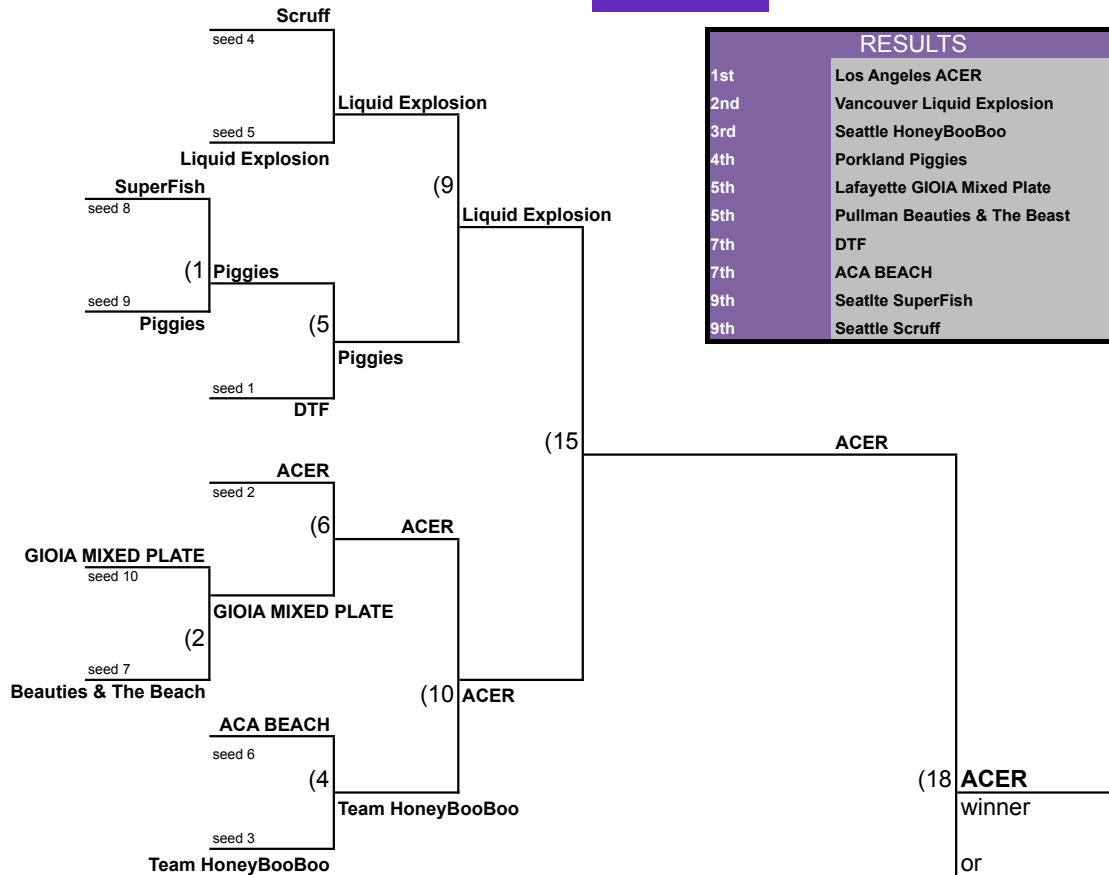

CAT FIGHT - OPEN A DIVISION

GARFIELD HIGH SCHOOL
All Times Approximate

Winner's - Best of 3 Games to 25, 3rd to 15
Challenger's - Single Game to 25
Match 15 - Single Game to 25
NO CAPS - All Games

Winner's Bracket

Challenger's