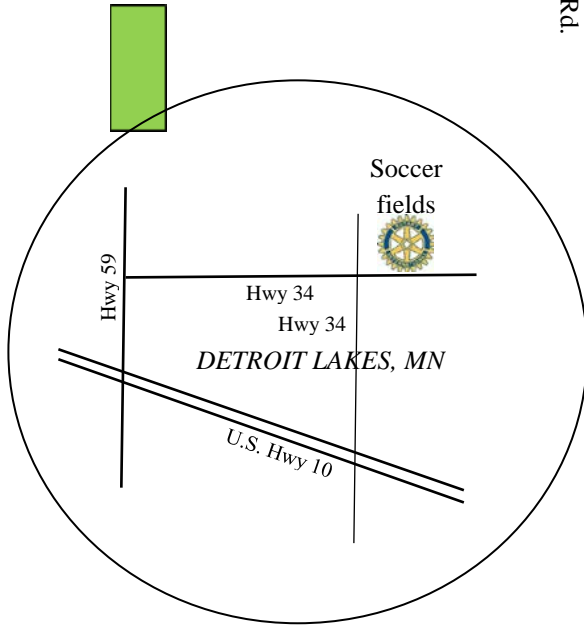

# DETROIT LAKES ROTARY SOCCER FIELDS

- *15 mph speed limit*
  - *Please pick up all trash*
  - *Please, no hanging from goalposts (serious injury and death can occur)*
- Thank you*