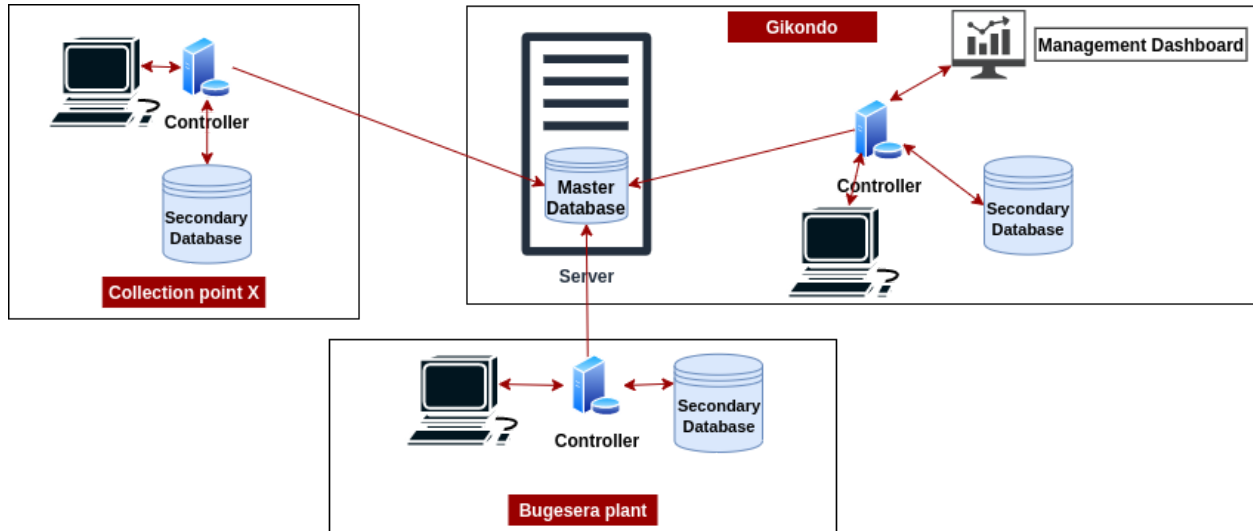

Inventory system - High Level Architecture

Inventory System - Data modelling : Entity Relationship Diagram

Inventory - modules and features

Module 1: Collection

- Fill and submit collection request
- Edit collection request
- Approve or deny collection request
- Fill and submit Good received Note(GRN)
- Search GRN
- Access waste inventory

Module 2: Processing

- Fill and submit Good Transfer Sheet
- View & Confirm received GTS
- View sent GTS
- ITAD - Record e-waste processing observations
- Dismantling - Record dismantled waste and extracted materials

Module 3: Batteries

- Add a new battery in the inventory
- Add battery cell information into inventory
- View battery and cell inventory
- View cell test results

Module 4: Monitoring

- View stock levels via dashboard
- Track KPIs