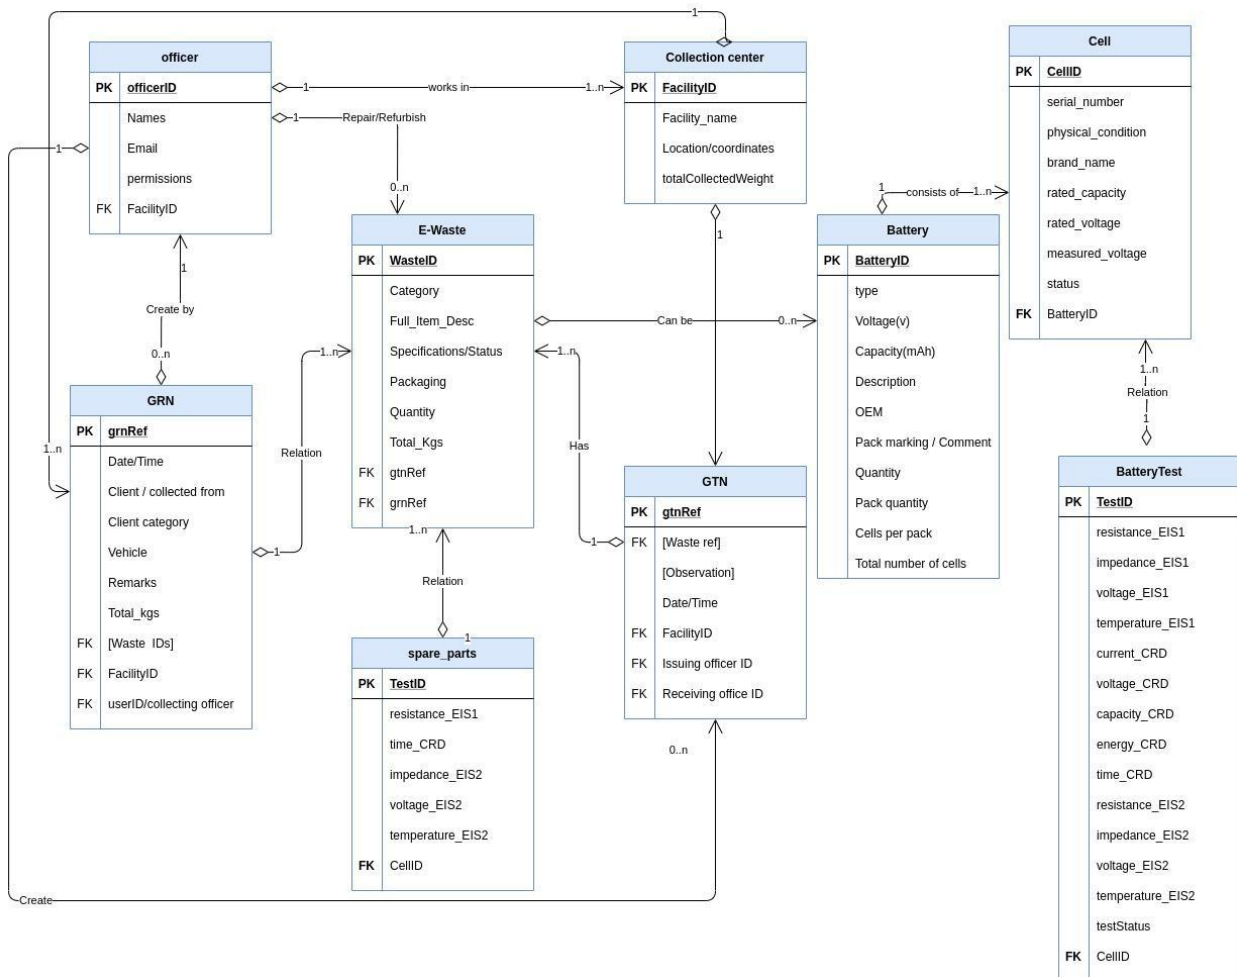

Inventory system - High Level Architecture

Inventory System - Data modelling : Entity Relationship Diagram

Inventory - modules and features

Module 1: Collection

- Fill and submit collection request
- Edit collection request
- Approve or deny collection request
- Fill and submit Good received Note(GRN)
- Search GRN
- Access waste inventory

Module 2: Processing

- Fill and submit Good Transfer Sheet
- View & Confirm received GTS
- View sent GTS
- ITAD - Record e-waste processing observations
- Dismantling - Record dismantled waste and extracted materials

Module 3: Batteries

- Add a new battery in the inventory
- Add battery cell information into inventory
- View battery and cell inventory
- View cell test results

Module 4: Monitoring

- View stock levels via dashboard
- Track KPIs