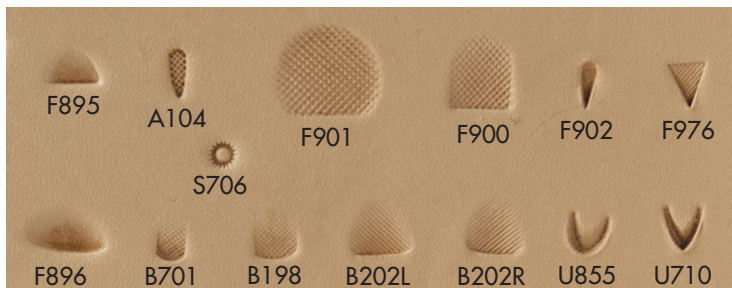

RUFFED GROUSE CARVING

Design by George Hurst. Pattern is reproduced at 100%.

Visit www.tandy.com for all the supplies needed to complete this project. Visit www.LeathercraftLibrary.com for more great carving patterns.

DIGITAL MEDIA FOR LEATHERCRAFTERS
LeathercraftLibrary.com

CARVING PATTERN

TRACING PATTERN

©2015 Tandy Leather. All rights reserved.
TLF_BELTWALLETS_0615