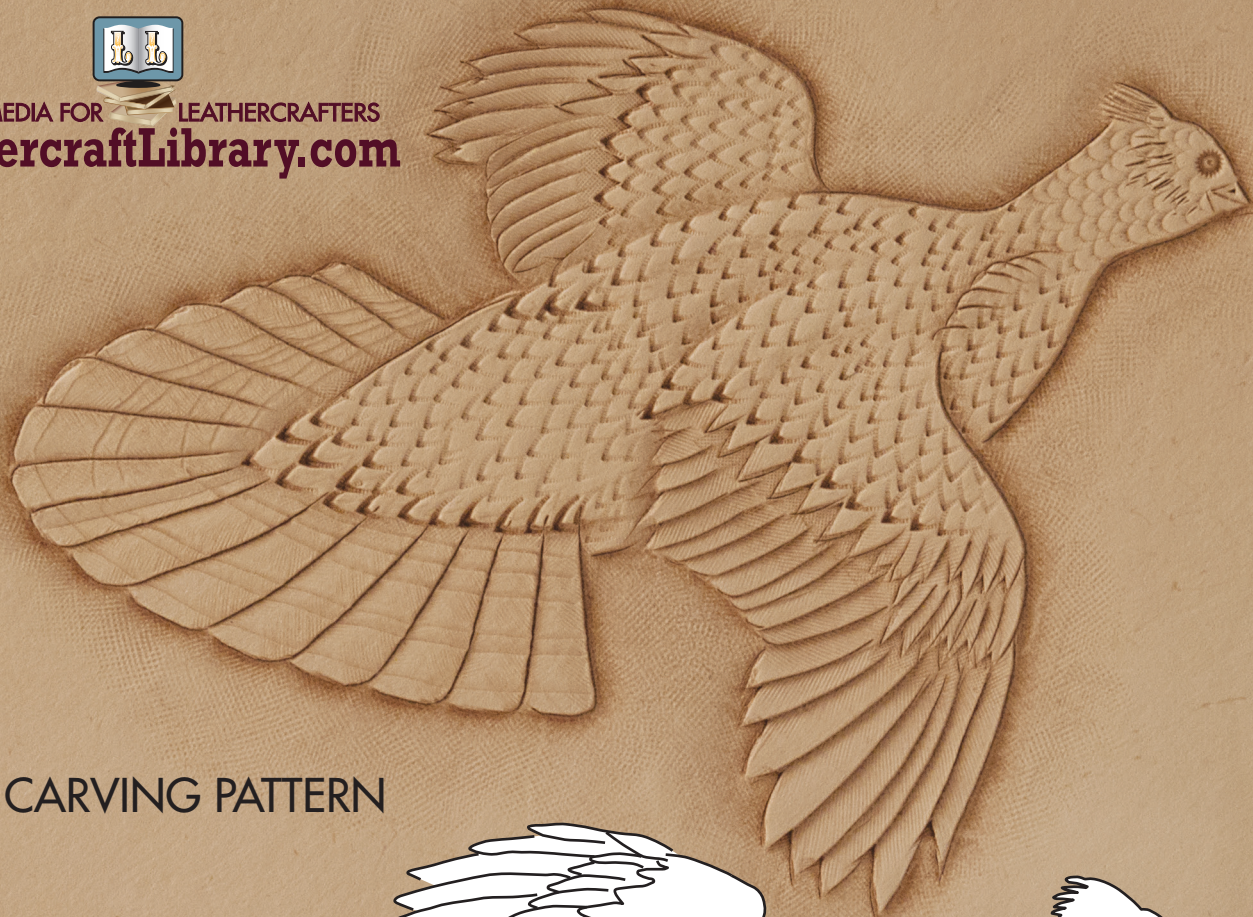

RUFFED GROUSE CARVING

Design by George Hurst. Pattern is reproduced at 100%.

Visit www.tandy.com for all the supplies needed to complete this project. Visit www.LeathercraftLibrary.com for more great carving patterns.

DIGITAL MEDIA FOR LEATHERCRAFTERS
LeathercraftLibrary.com

CARVING PATTERN

TRACING PATTERN

©2015 Tandy Leather. All rights reserved.
TLF_BELTWALLETS_0615