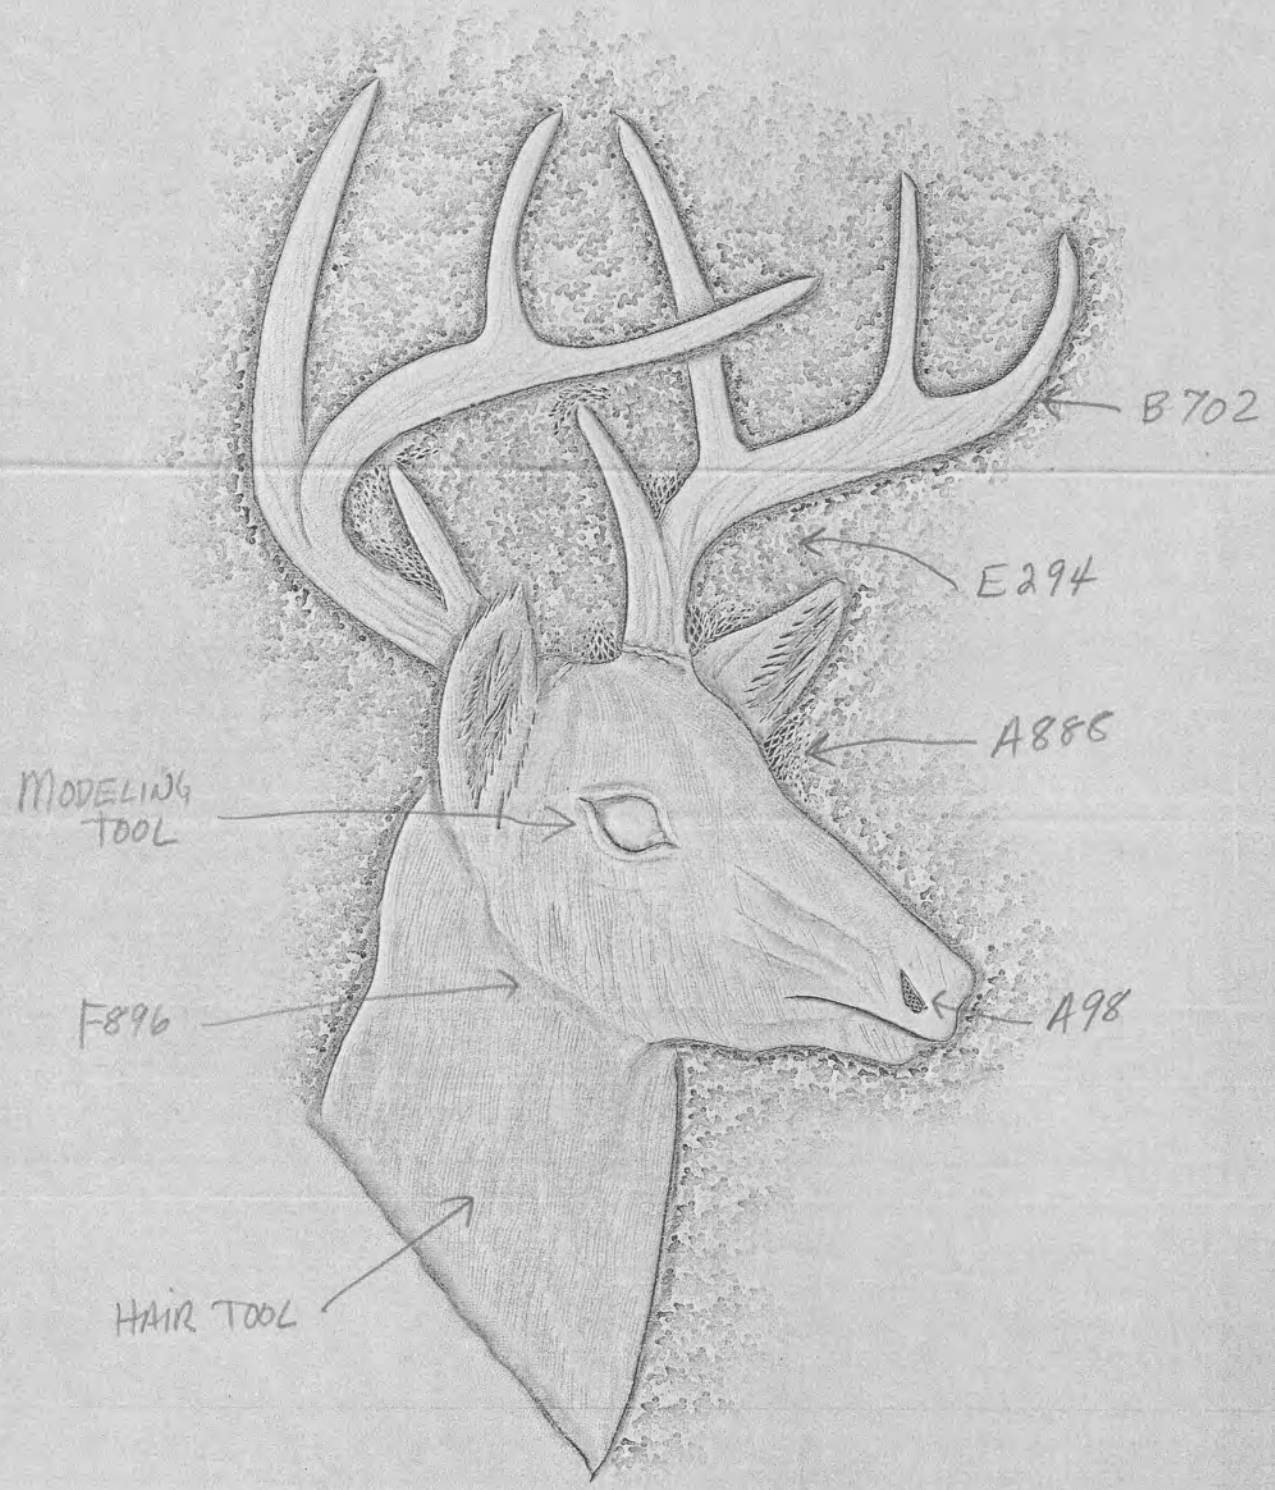

WHITE TAIL DEER HEAD

MODELING
TOOL

F896

HAIR TOOL

E294

A886

A98

B702