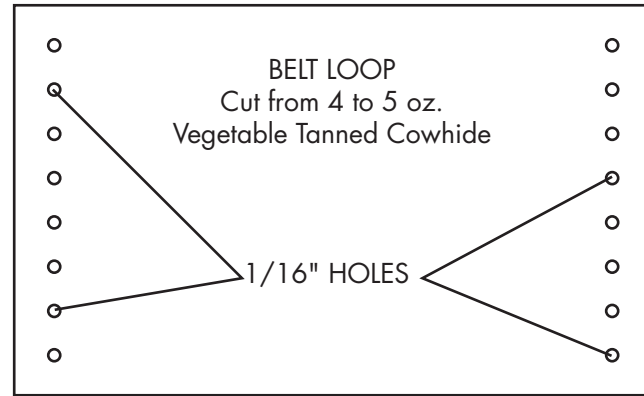

DIGITAL MEDIA FOR LEATHERCRAFTERS
LeathercraftLibrary.com
MEASURING TAPE CARRYING CASE
(Fits 25' x 1" Steel Tape)

Design by George Hurst Pattern is reproduced at 100%.

Visit www.tandyleather.com for all the supplies needed to complete this project.

Visit www.LeanercraftLibrary.com for more great carving patterns.

GOUGE LINE

GOUGE LINE

1/8" HOLE

GUSSETS
Cut 1 left and 1 right from 4 to 5 oz.
Vegetable Tanned Cowhide