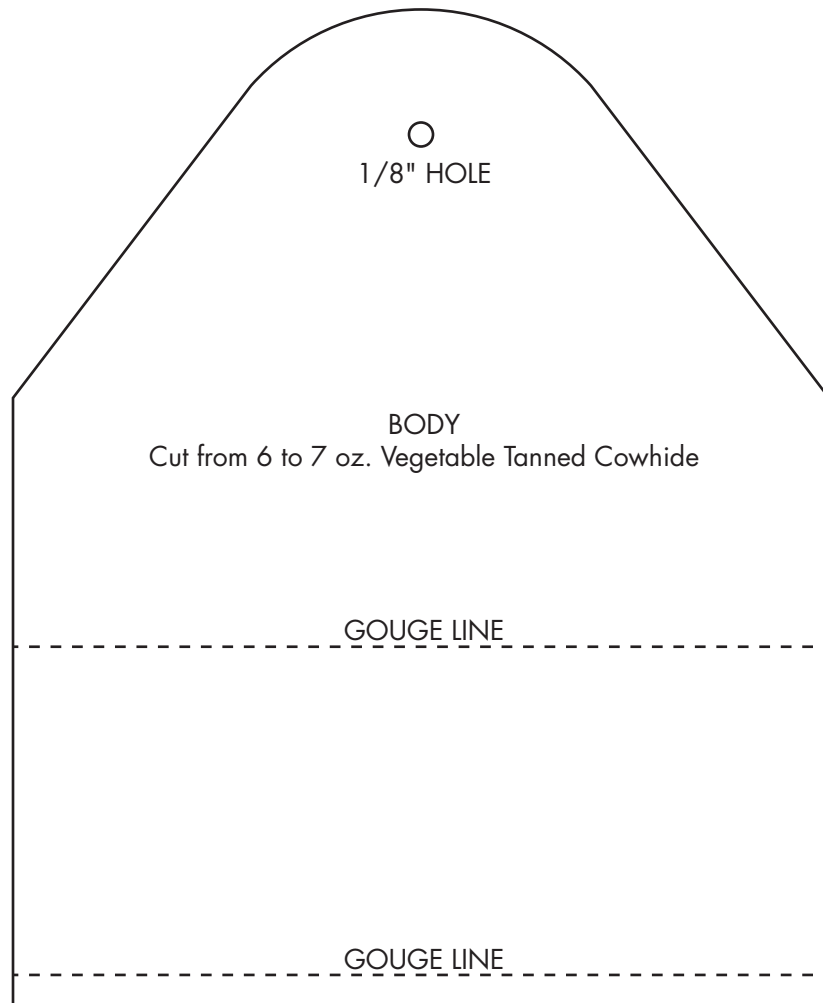

DIGITAL MEDIA FOR LEATHERCRAFTERS
LeathercraftLibrary.com
MEASURING TAPE CARRYING CASE
(Fits 25' x 1" Steel Tape)

Design by George Hurst Pattern is reproduced at 100%.

Visit www.tandy-leather.com for all the supplies needed to complete this project.
 Visit www.LeadercraftLibrary.com for more great carving patterns.

DIGITAL MEDIA FOR LEATHERCRAFTERS
LeathercraftLibrary.com
MEASURING TAPE CARRYING CASE
(Fits 25' x 1" Steel Tape)

Design by George Hurst Pattern is reproduced at 100%.

Visit www.tandyleather.com for all the supplies needed to complete this project.

Visit www.LeanercraftLibrary.com for more great carving patterns.

GOUGE LINE

GOUGE LINE

1/8" HOLE

GUSSETS
Cut 1 left and 1 right from 4 to 5 oz.
Vegetable Tanned Cowhide