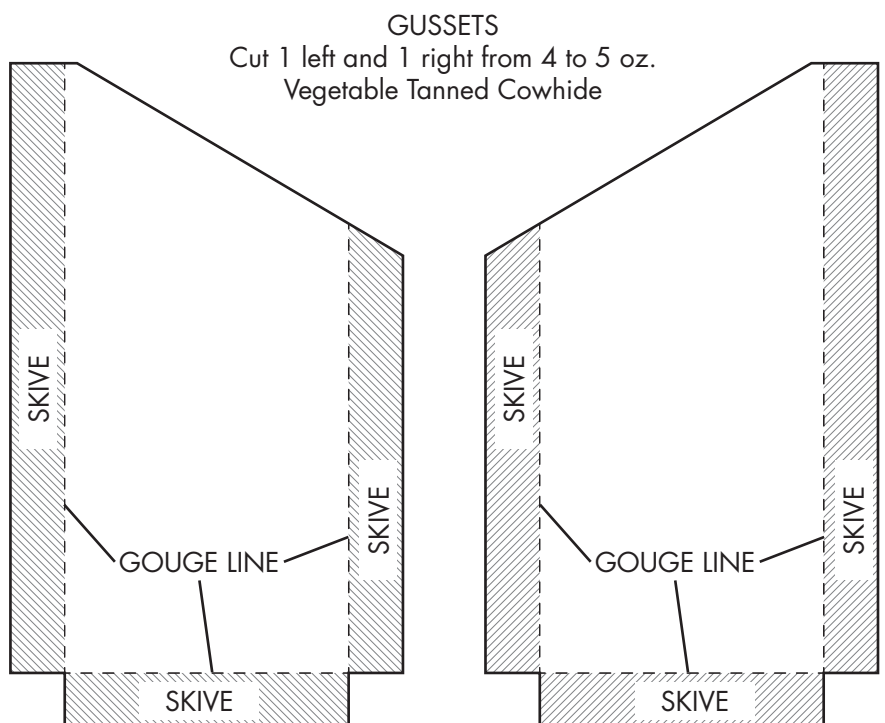

DIGITAL MEDIA FOR LEATHERCRAFTERS
LeathercraftLibrary.com
MEASURING TAPE CARRYING CASE
(Fits 25' x 1" Steel Tape)

Design by George Hurst Pattern is reproduced at 100%.

Visit www.tandy-leather.com for all the supplies needed to complete this project.
 Visit www.LeadercraftLibrary.com for more great carving patterns.

DIGITAL MEDIA FOR LEATHERCRAFTERS
LeathercraftLibrary.com
MEASURING TAPE CARRYING CASE
(Fits 25' x 1" Steel Tape)

Design by George Hurst Pattern is reproduced at 100%.

Visit www.tandyleather.com for all the supplies needed to complete this project.

Visit www.LeanercraftLibrary.com for more great carving patterns.

GOUGE LINE

GOUGE LINE

1/8" HOLE

GUSSETS
Cut 1 left and 1 right from 4 to 5 oz.
Vegetable Tanned Cowhide