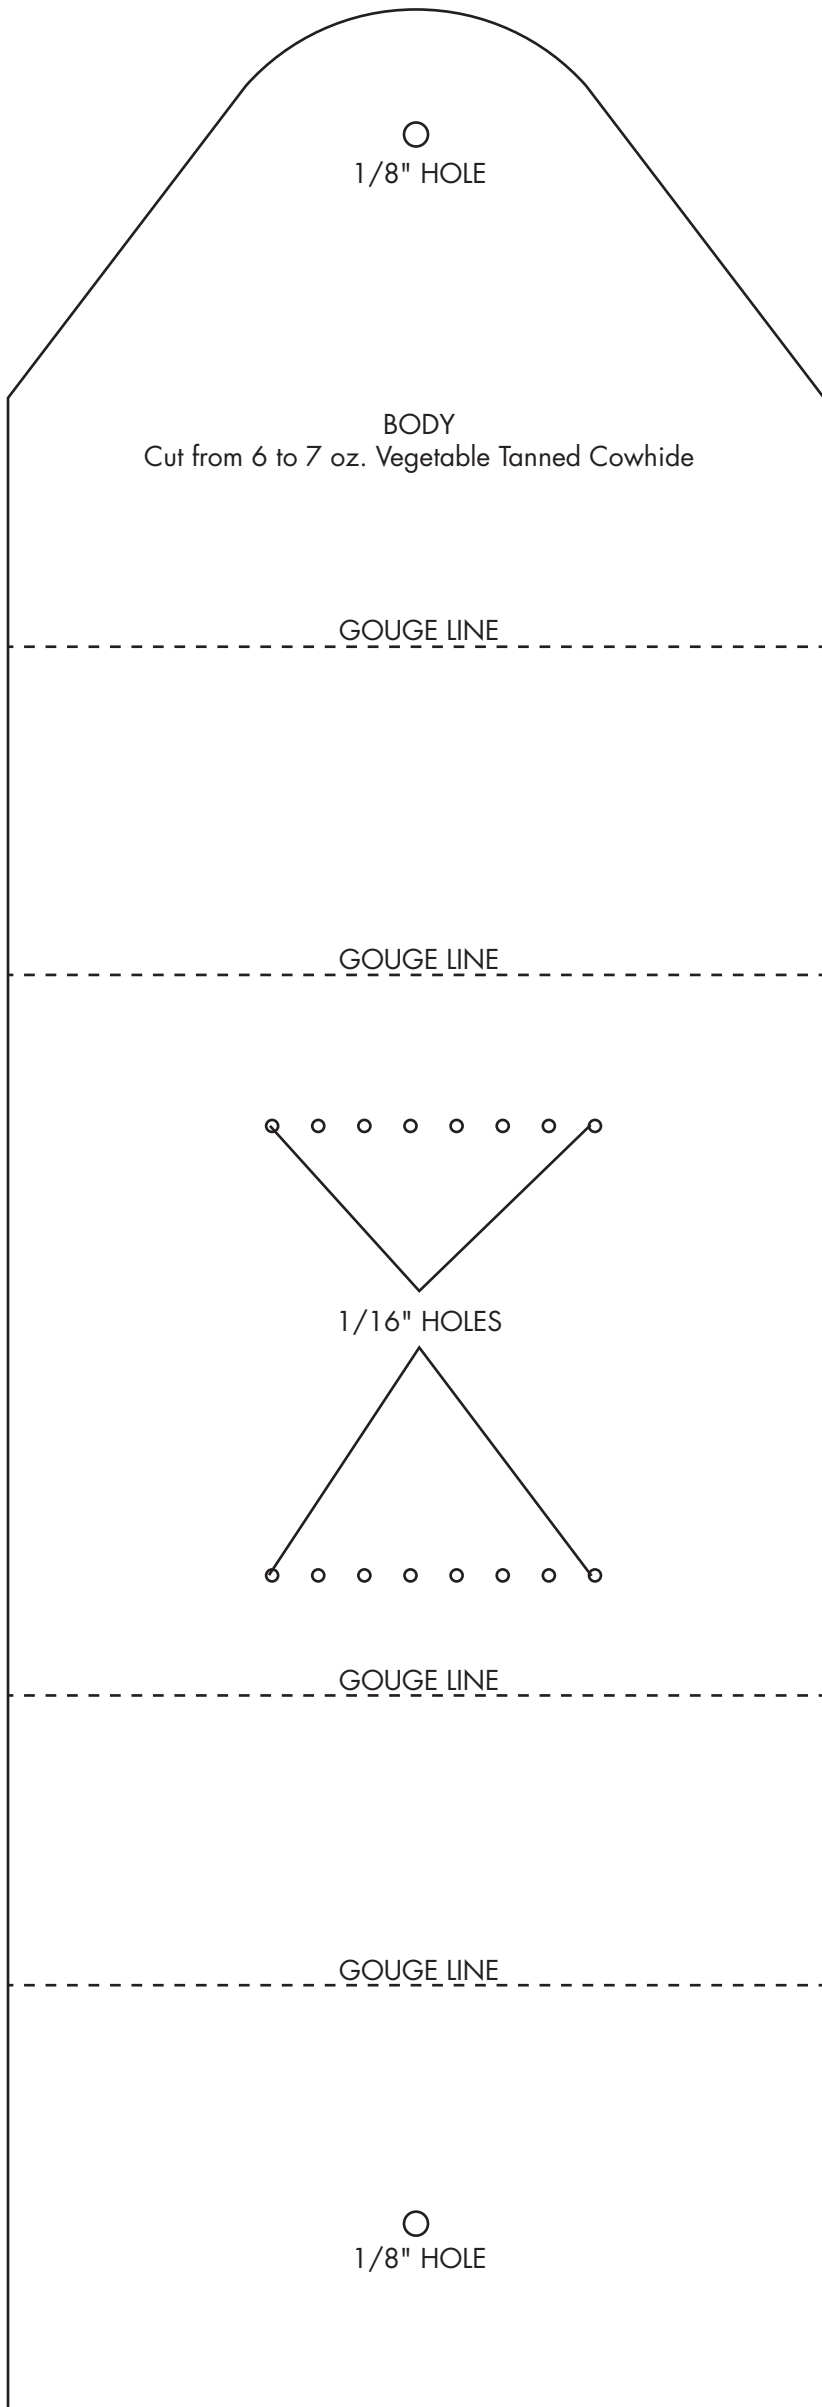

DIGITAL MEDIA FOR LEATHERCRAFTERS
LeathercraftLibrary.com
MEASURING TAPE CARRYING CASE
(Fits 25' x 1" Steel Tape)

Design by George Hurst Pattern is reproduced at 100%.

Visit www.tandy-leather.com for all the supplies needed to complete this project.
 Visit www.LeadercraftLibrary.com for more great carving patterns.

DIGITAL MEDIA FOR LEATHERCRAFTERS
LeathercraftLibrary.com
MEASURING TAPE CARRYING CASE
(Fits 25' x 1" Steel Tape)

Design by George Hurst Pattern is reproduced at 100%.

Visit www.tandyleather.com for all the supplies needed to complete this project.

Visit www.LeanercraftLibrary.com for more great carving patterns.

GOUGE LINE

GOUGE LINE

1/8" HOLE

GUSSETS
Cut 1 left and 1 right from 4 to 5 oz.
Vegetable Tanned Cowhide