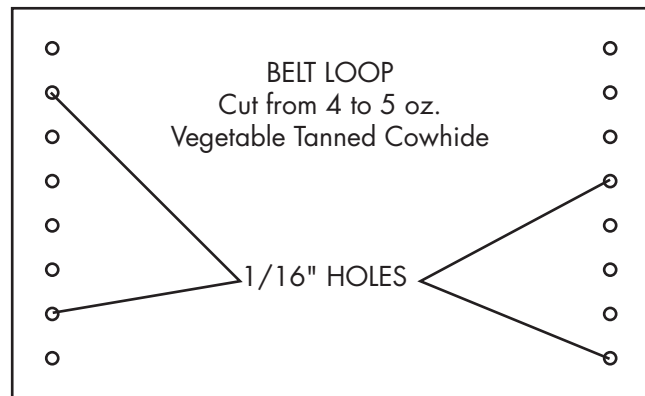

DIGITAL MEDIA FOR LEATHERCRAFTERS
LeathercraftLibrary.com
MEASURING TAPE CARRYING CASE
(Fits 25' x 1" Steel Tape)

Design by George Hurst Pattern is reproduced at 100%.

Visit www.tandy-leather.com for all the supplies needed to complete this project.
 Visit www.LeadercraftLibrary.com for more great carving patterns.

DIGITAL MEDIA FOR LEATHERCRAFTERS
LeathercraftLibrary.com
MEASURING TAPE CARRYING CASE
(Fits 25' x 1" Steel Tape)

Design by George Hurst Pattern is reproduced at 100%.

Visit www.tandyleather.com for all the supplies needed to complete this project.

Visit www.LeanercraftLibrary.com for more great carving patterns.

GOUGE LINE

GOUGE LINE

1/8" HOLE

GUSSETS
Cut 1 left and 1 right from 4 to 5 oz.
Vegetable Tanned Cowhide