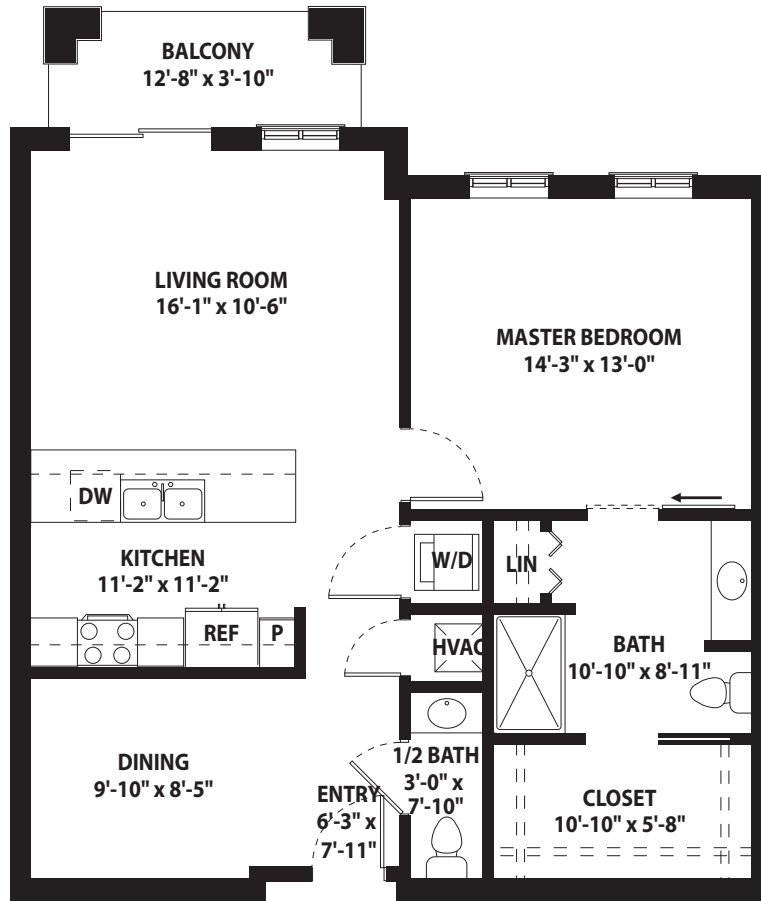

The Royal

ONE-BEDROOM | ONE-AND-A-HALF-BATH | 944 SQUARE FEET

Color square corresponds to the legend on each Level Plan.

Dimensions may vary based on individual floor plan.

Dimensions set to 1/8 scale.