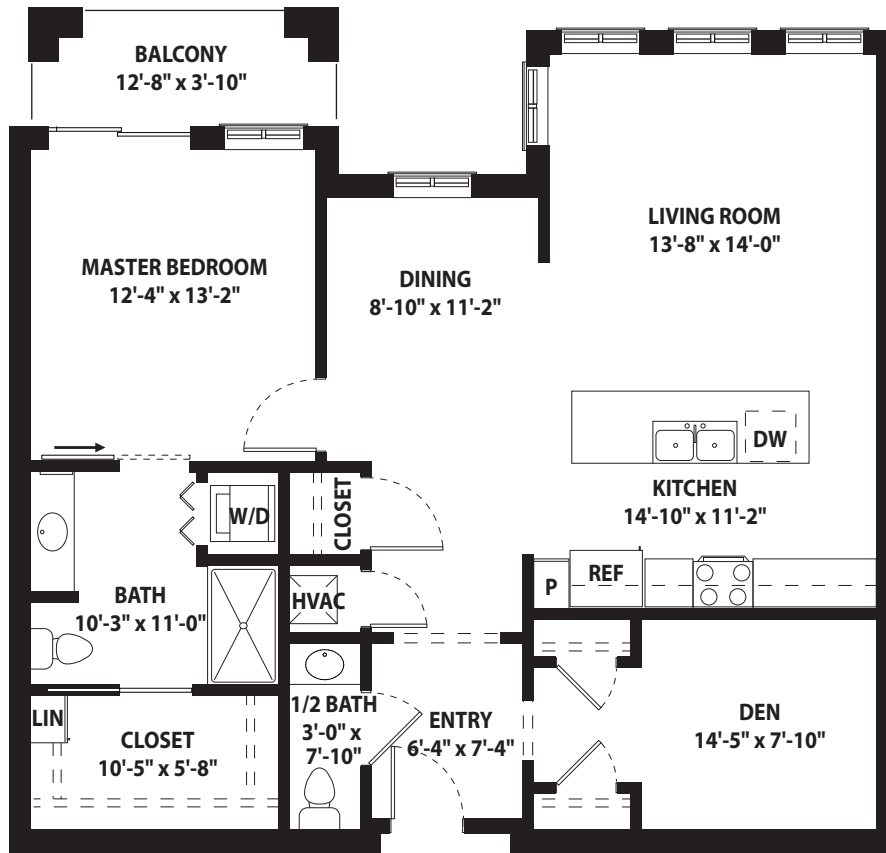

The Knight

ONE-BEDROOM | ONE-AND-A-HALF-BATH PLUS DEN | 1,119 SQUARE FEET

Color square corresponds to the legend on each Level Plan.

Dimensions may vary based on individual floor plan.
Dimensions set to 1/8 scale.