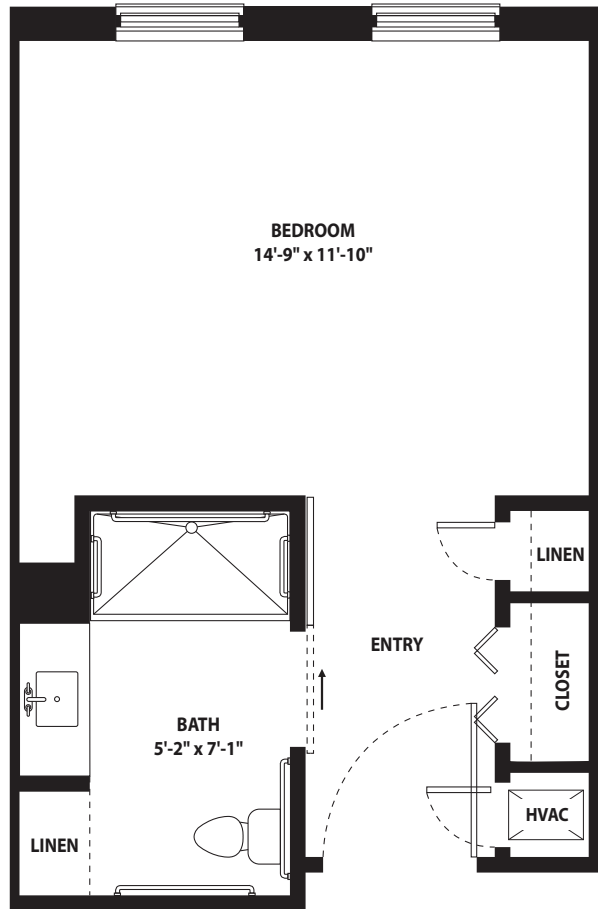

# The Mizell

ONE-BEDROOM | ONE-BATH | 321 SQUARE FEET

Color square corresponds to the legend on each Level Plan.

Dimensions may vary based on individual floor plan.  
Dimensions set to 1/8" scale.