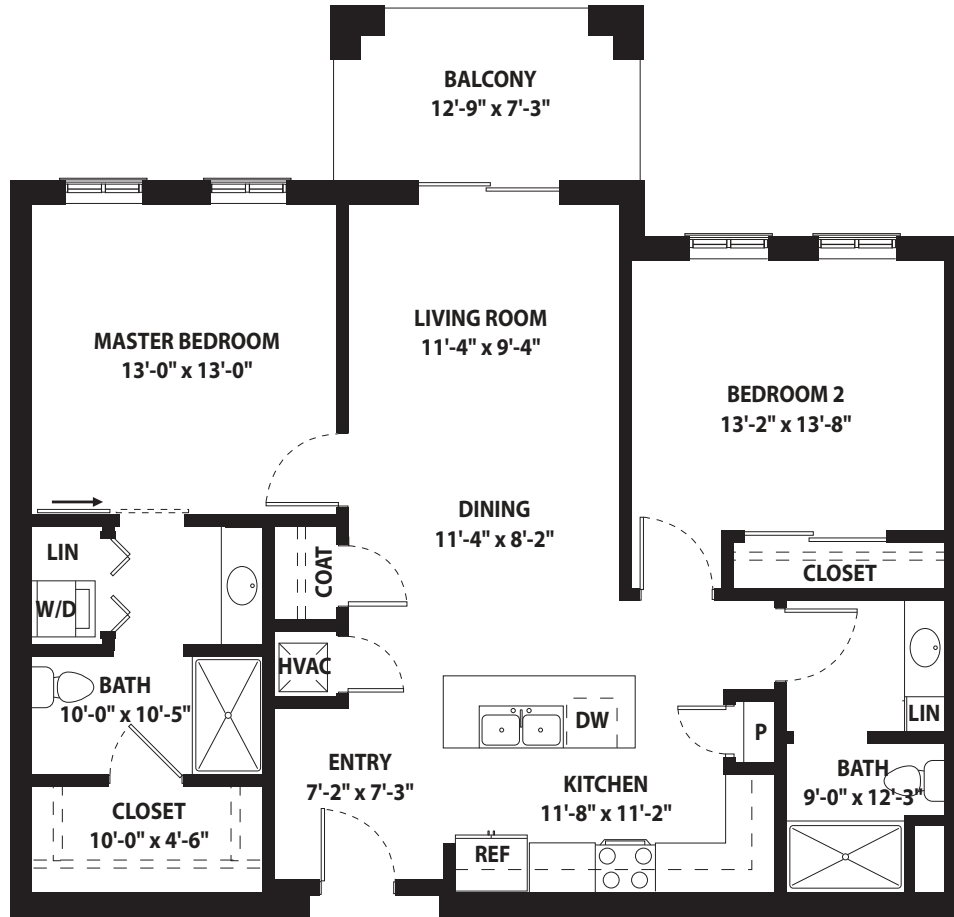

# The Burgess

TWO-BEDROOM | TWO-BATH | 1,118 SQUARE FEET

Color square corresponds to the legend on each Level Plan.

Dimensions may vary based on individual floor plan.  
Dimensions set to 1/8 scale.