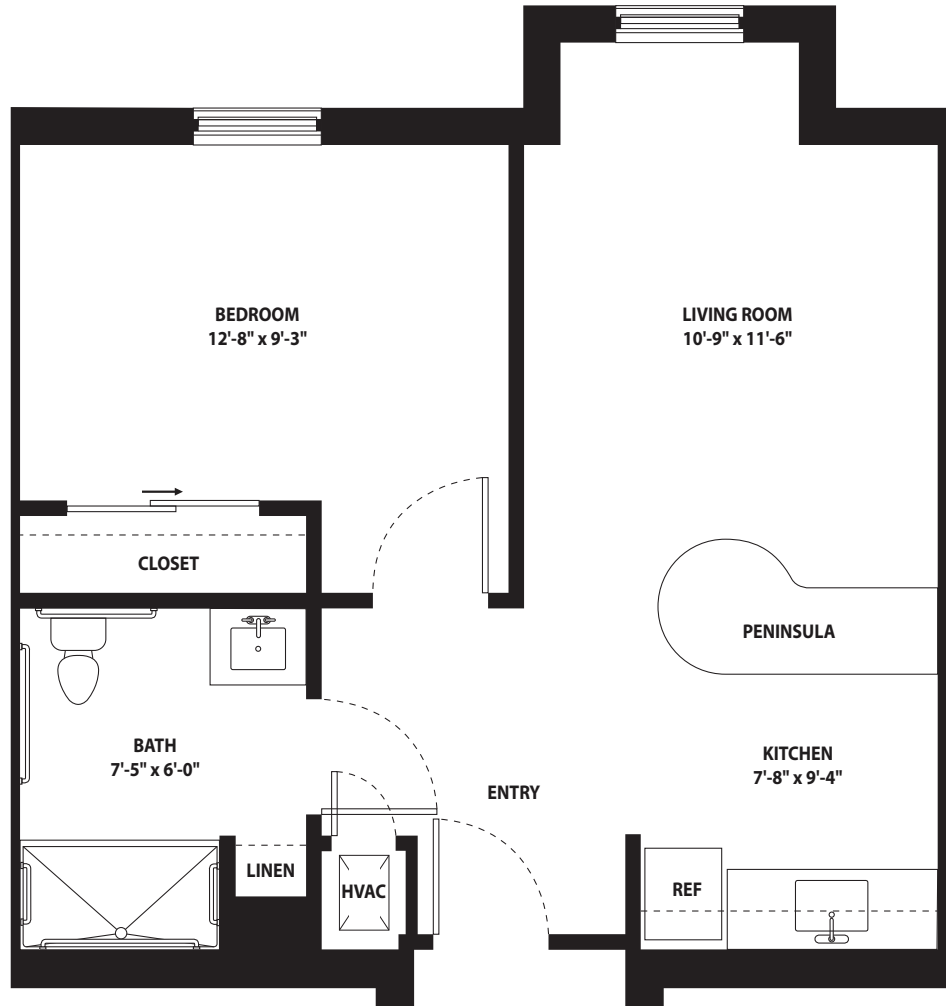

The Eustis

■ ONE-BEDROOM | ONE-BATH | 515 SQUARE FEET

Color square corresponds to the legend on each Level Plan.

Dimensions may vary based on individual floor plan.

Dimensions set to 1/8" scale.