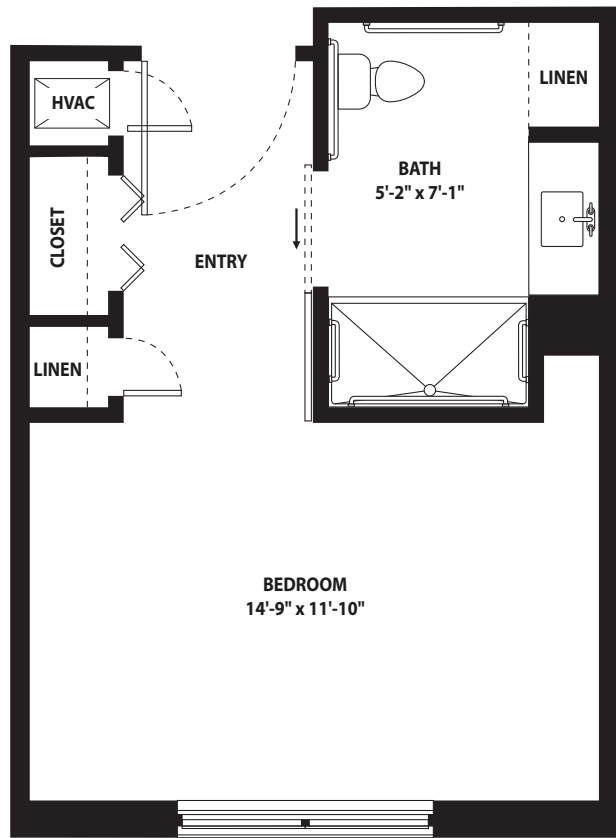

The Eola

■ ONE-BEDROOM | ONE-BATH | 291 SQUARE FEET

Color square corresponds to the legend on each Level Plan.

Dimensions may vary based on individual floor plan.

Dimensions set to 1/8" scale.