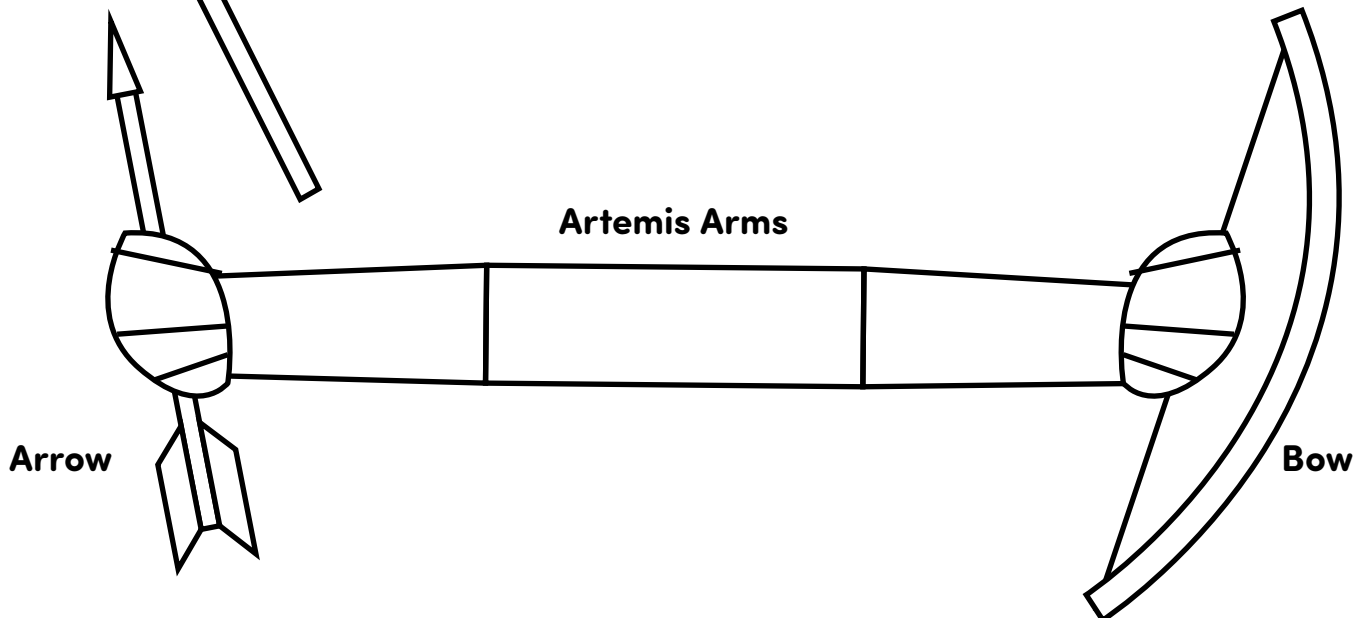

Bow

Artemis Arms

Arrow