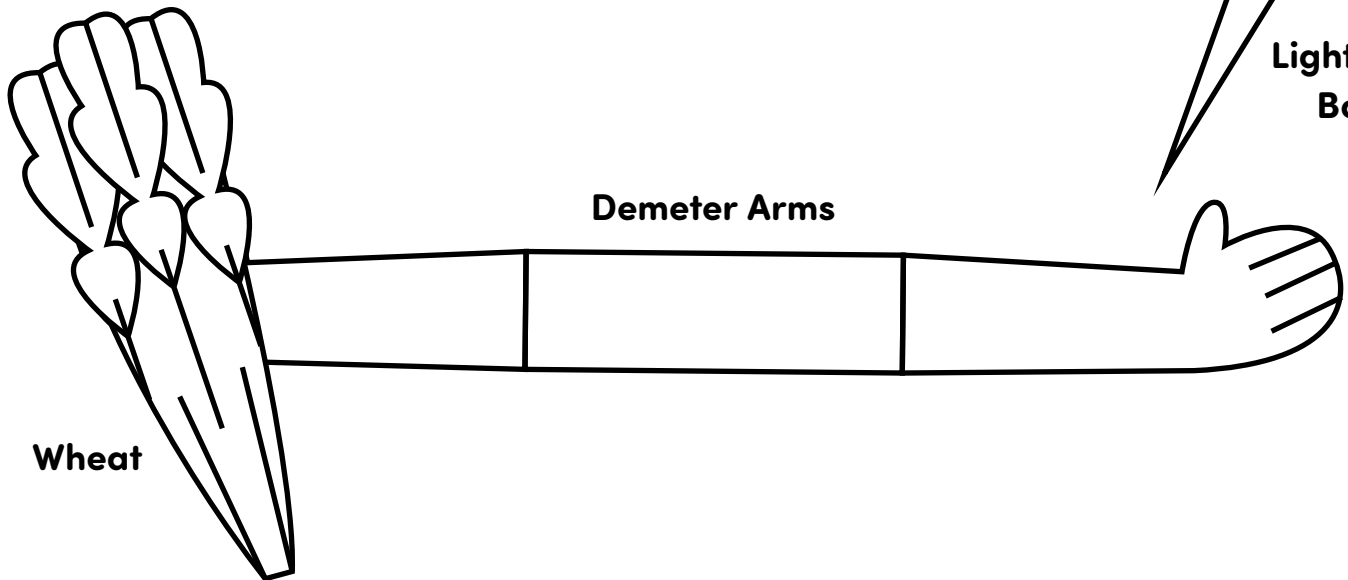

Greek God and Goddess Character Cut-Outs

Color and cut out the head and arm pieces. Then, tape or glue the pieces to toilet paper rolls to create characters for your own Greek myths!

Zeus

Demeter

Zeus Arms

Lightning Bolt

Demeter Arms

Wheat

Greek God and Goddess Character Cut-Outs

Poseidon

Head

Artemis

Head