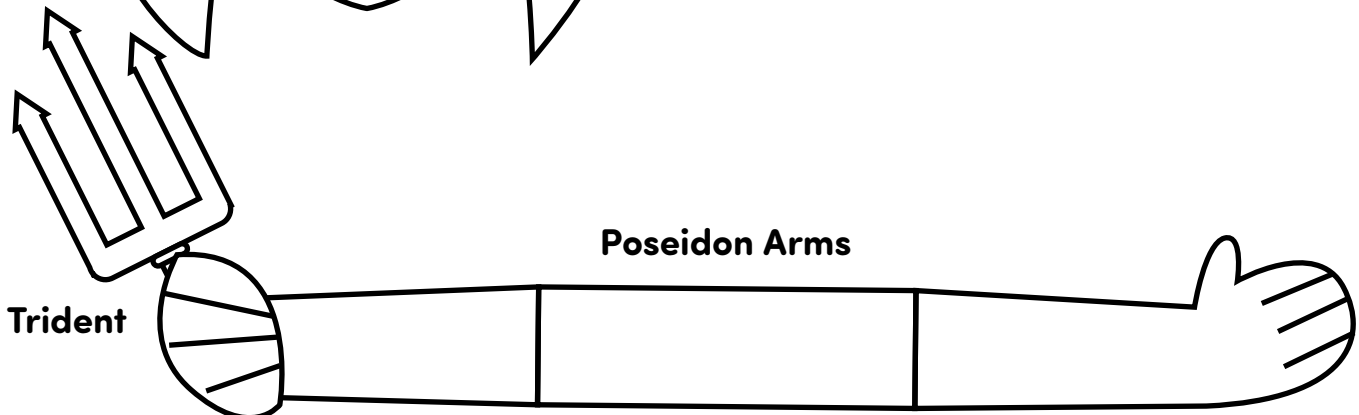

Poseidon Arms

Trident