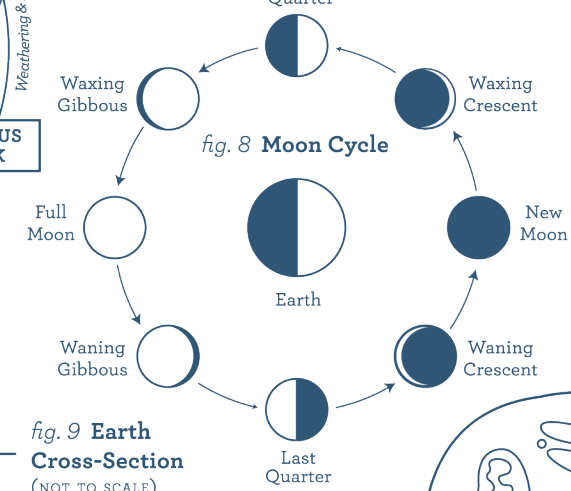

fig. 2 Rock Cycle in Earth's Crust

fig. 8 Moon Cycle

fig. 3 Metric Prefix Scale

T	G	M	k	(none)	m	μ	n	p
tera	giga	mega	kilo	(none)	milli	micro	nano	pico
10 ¹²	10 ⁹	10 ⁶	10 ³	10 ⁰	10 ⁻³	10 ⁻⁶	10 ⁻⁹	10 ⁻¹²

fig. 4 Crystal Shapes

10 ²	10 ¹	10 ⁻¹	10 ⁻²
hecto	deca	deci	centi
h	da	d	c

fig. 9 Earth Cross-Section (NOT TO SCALE)

Little Passports
SCIENCE EXPEDITIONS

VOLUME	
1 Gallon	= 4 Quarts
1 Quart	= 2 Pints
1 Pint	= 2 Cups
1 Cup	= 8 Ounces