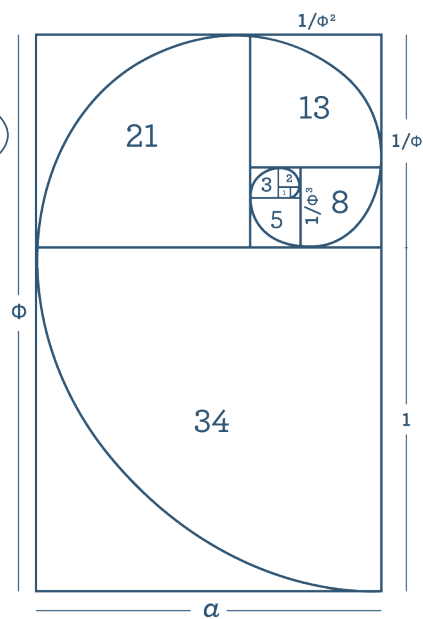

fig. 2 Rock Cycle in Earth's Crust

fig. 8 Moon Cycle

fig. 3 Metric Prefix Scale

T	G	M	k	(none)	m	μ	n	p
tera	giga	mega	kilo	(none)	milli	micro	nano	pico
10 ¹²	10 ⁹	10 ⁶	10 ³	10 ⁰	10 ⁻³	10 ⁻⁶	10 ⁻⁹	10 ⁻¹²

fig. 4 Crystal Shapes

10 ²	10 ¹	10 ⁻¹	10 ⁻²
hecto	deca	deci	centi
h	da	d	c

fig. 9 Earth Cross-Section (NOT TO SCALE)

Little Passports
SCIENCE EXPEDITIONS

VOLUME	
1 Gallon	= 4 Quarts
1 Quart	= 2 Pints
1 Pint	= 2 Cups
1 Cup	= 8 Ounces