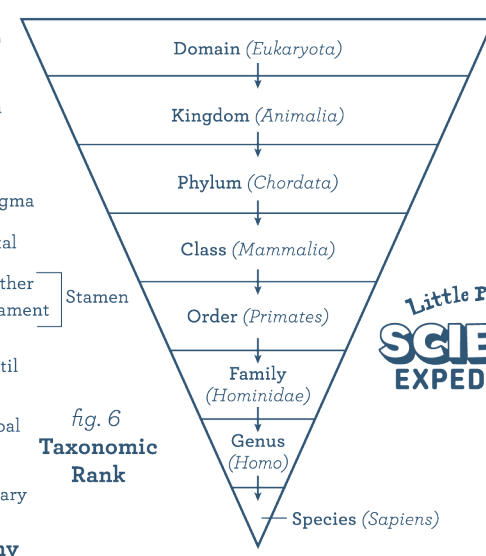

10 ²	10 ¹	10 ⁻¹	10 ⁻²
hecto	deca	deci	centi
h	da	d	c

fig. 9 Earth Cross-Section (NOT TO SCALE)

Little Passports
SCIENCE EXPEDITIONS

VOLUME	
1 Gallon	= 4 Quarts
1 Quart	= 2 Pints
1 Pint	= 2 Cups
1 Cup	= 8 Ounces