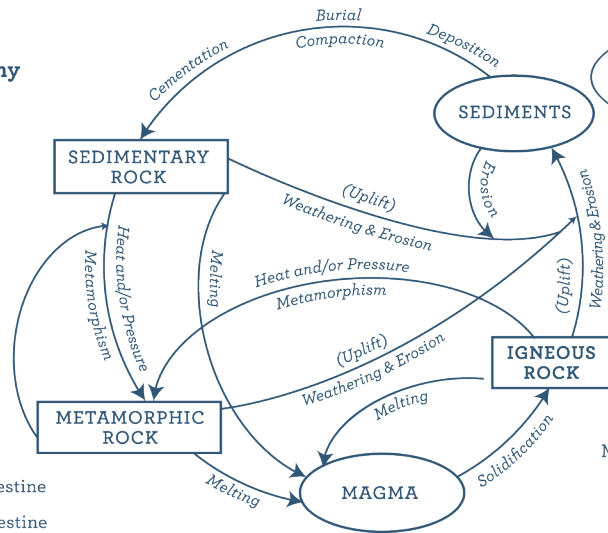

fig. 2 Rock Cycle in Earth's Crust

fig. 8 Moon Cycle

fig. 3 Metric Prefix Scale

T	G	M	k	(none)	m	μ	n	p
tera	giga	mega	kilo	(none)	milli	micro	nano	pico
10 ¹²	10 ⁹	10 ⁶	10 ³	10 ⁰	10 ⁻³	10 ⁻⁶	10 ⁻⁹	10 ⁻¹²

fig. 4 Crystal Shapes

10 ²	10 ¹	10 ⁻¹	10 ⁻²
hecto	deca	deci	centi
h	da	d	c

fig. 9 Earth Cross-Section (NOT TO SCALE)

Little Passports
SCIENCE EXPEDITIONS

VOLUME	
1 Gallon	= 4 Quarts
1 Quart	= 2 Pints
1 Pint	= 2 Cups
1 Cup	= 8 Ounces