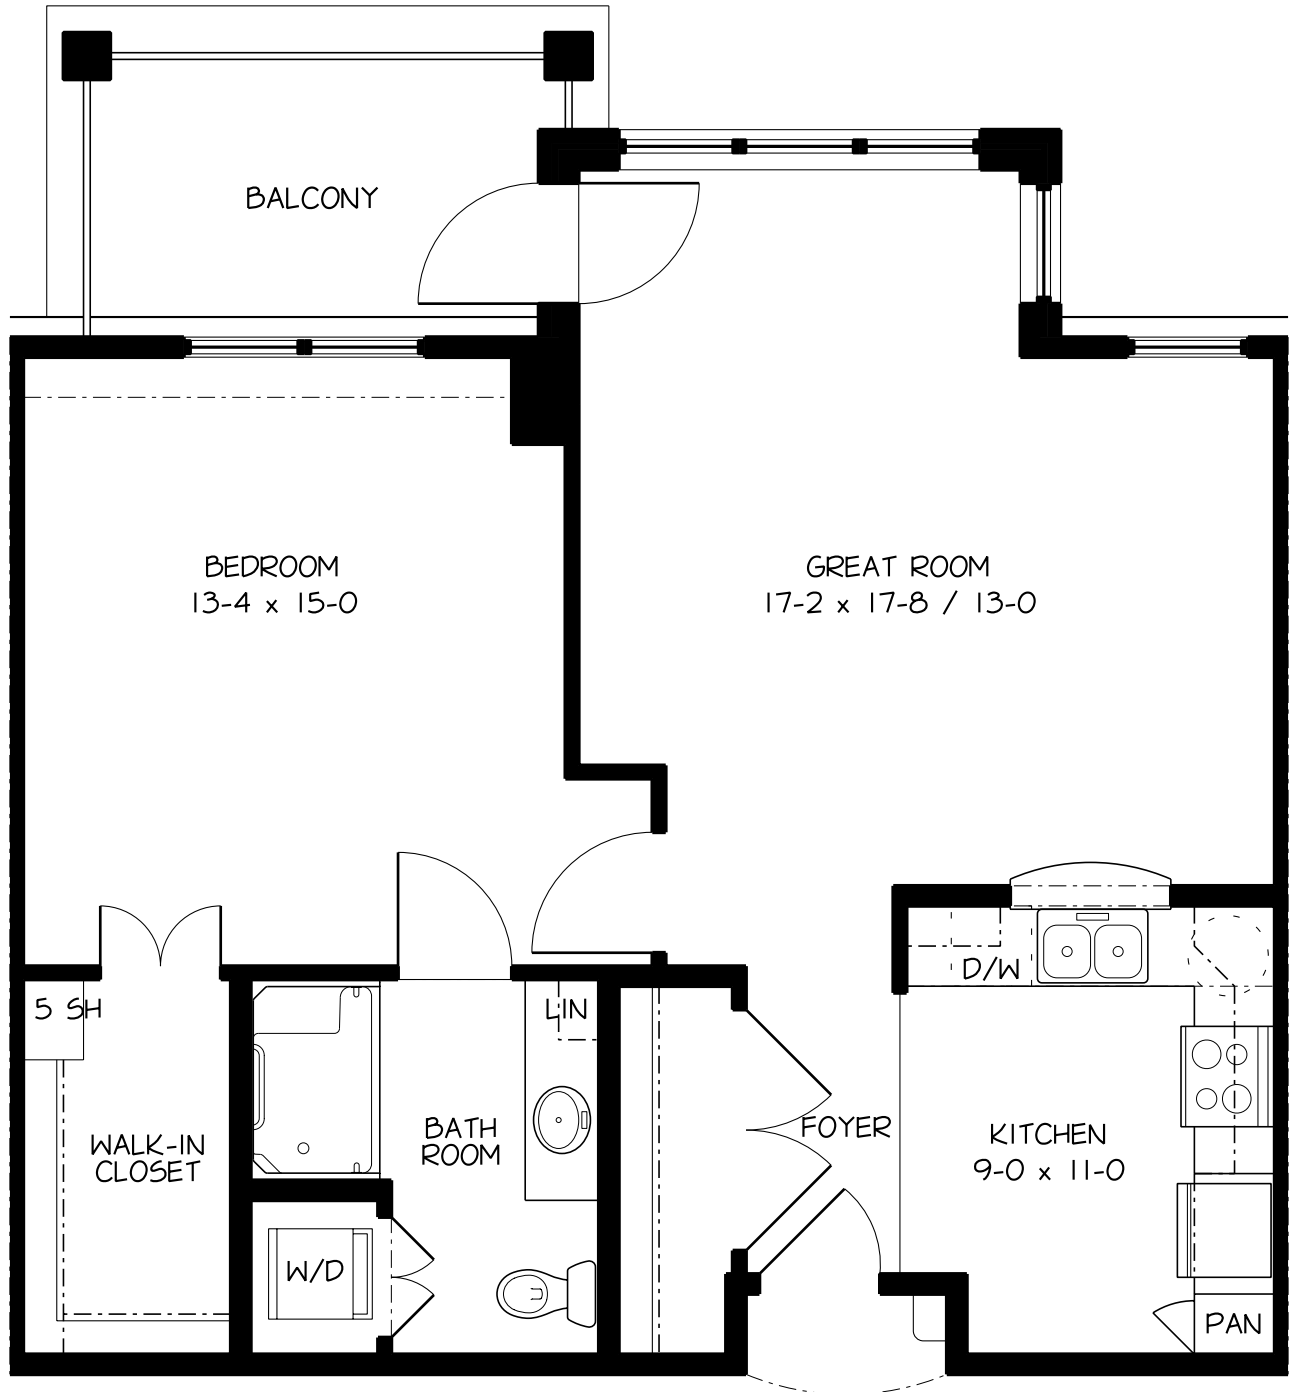

## ONE BEDROOM DELUXE

DETAILS AND DIMENSIONS MAY VARY SLIGHTLY

*WhiteStone*  
A MASONIC & EASTERN STAR  
COMMUNITY EST. 1912  
Founded on fellowship. Inspired by you.

700 S. Holden Road | Greensboro, NC 27407  
(336) 547-2947 | [www.LiveatWhiteStone.org](http://www.LiveatWhiteStone.org)