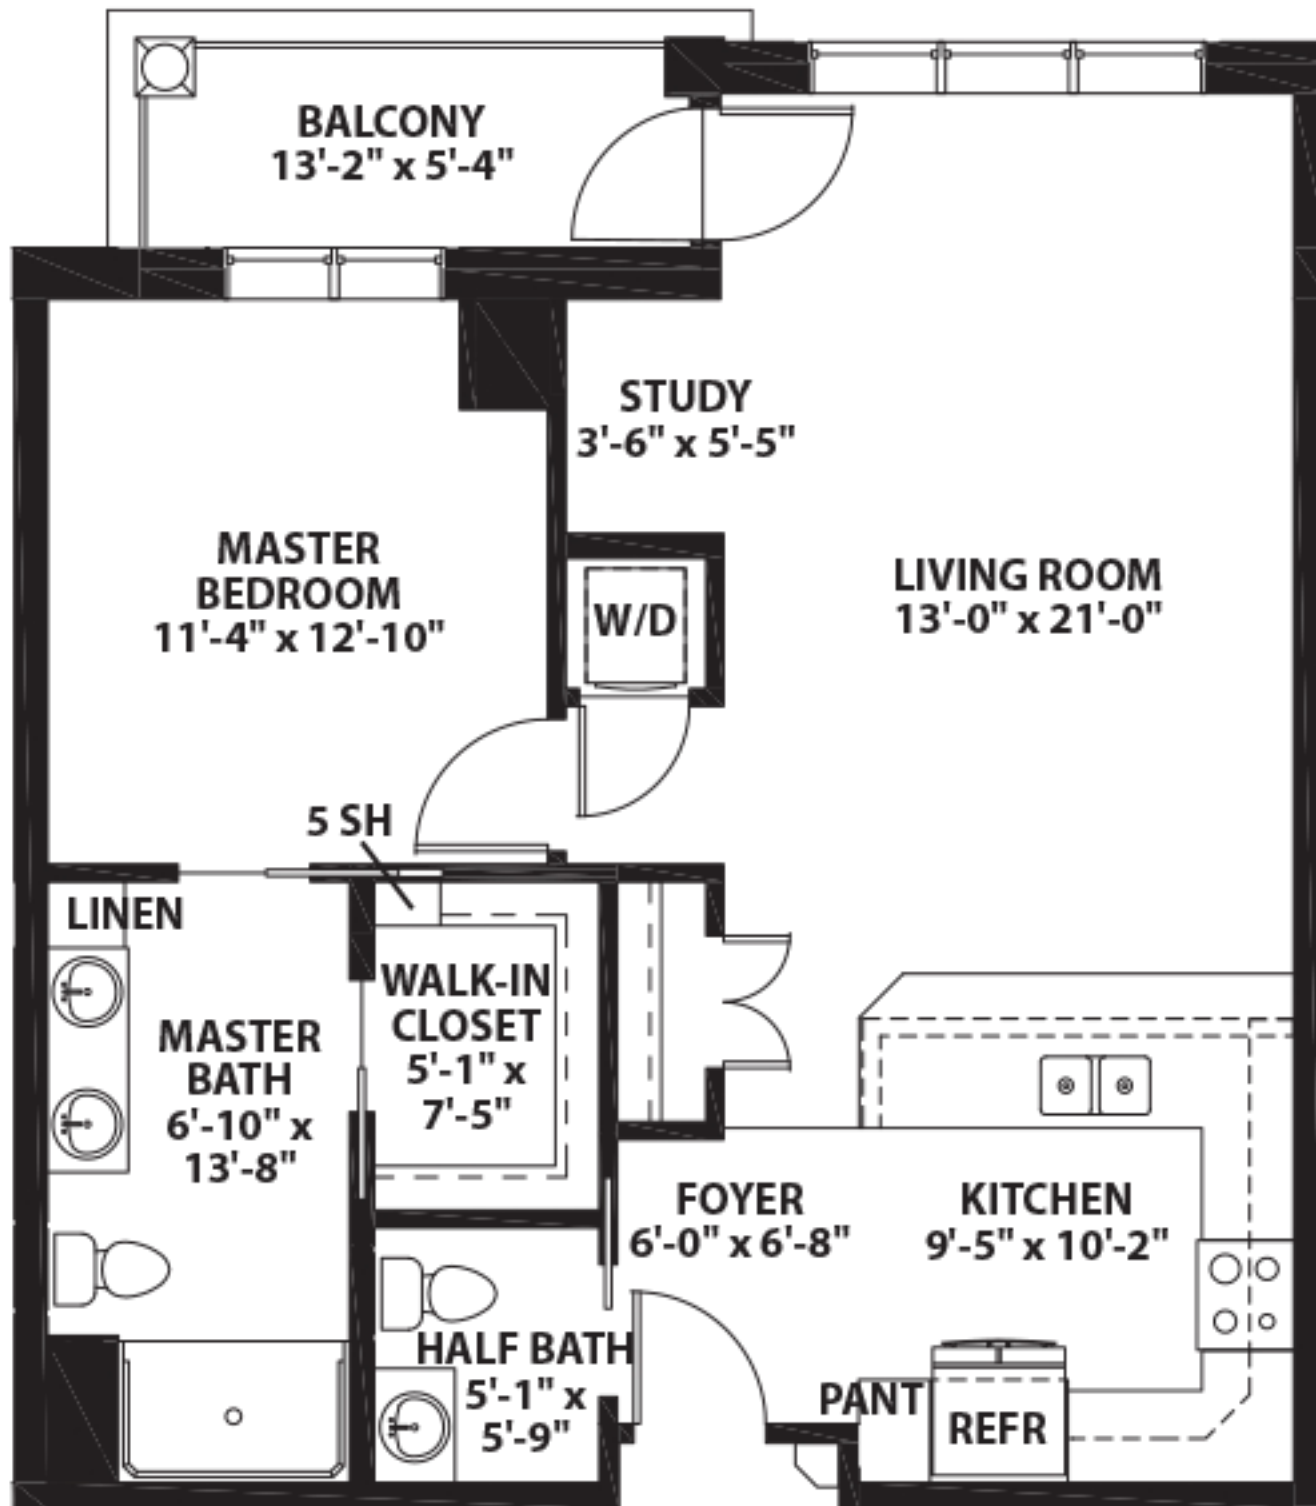

CHATHAM

(EXPANSION)

ONE BEDROOM

DETAILS AND DIMENSIONS MAY VARY SLIGHTLY

WhiteStone

A MASONIC & EASTERN STAR
COMMUNITY EST. 1912

Founded on fellowship. Inspired by you.

700 S. Holden Road | Greensboro, NC 27407
(336) 547-2947 | www.LiveatWhiteStone.org