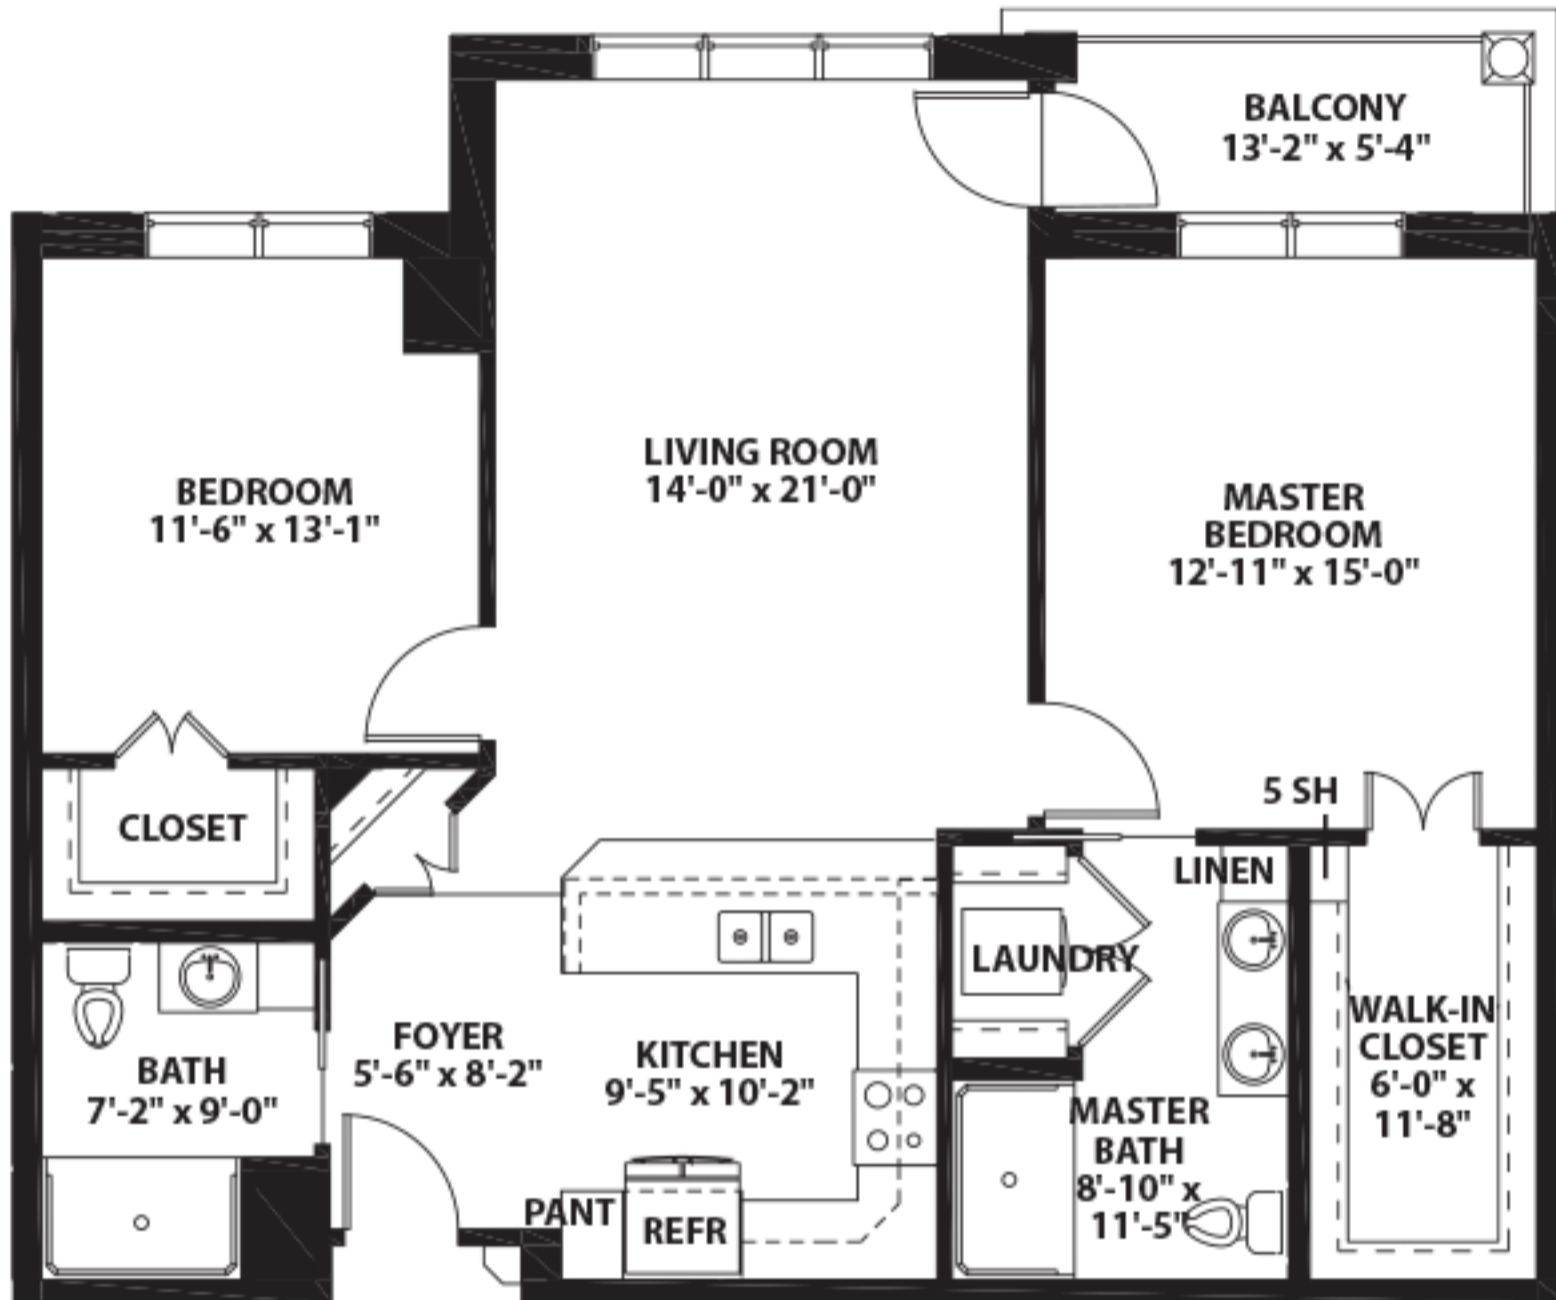

I REDELL

(EXPANSION)

TWO BEDROOM

DETAILS AND DIMENSIONS MAY VARY SLIGHTLY

WhiteStone

A MASONIC & EASTERN STAR
COMMUNITY EST. 1912

Founded on fellowship. Inspired by you.

700 S. Holden Road | Greensboro, NC 27407
(336) 547-2947 | www.LiveatWhiteStone.org