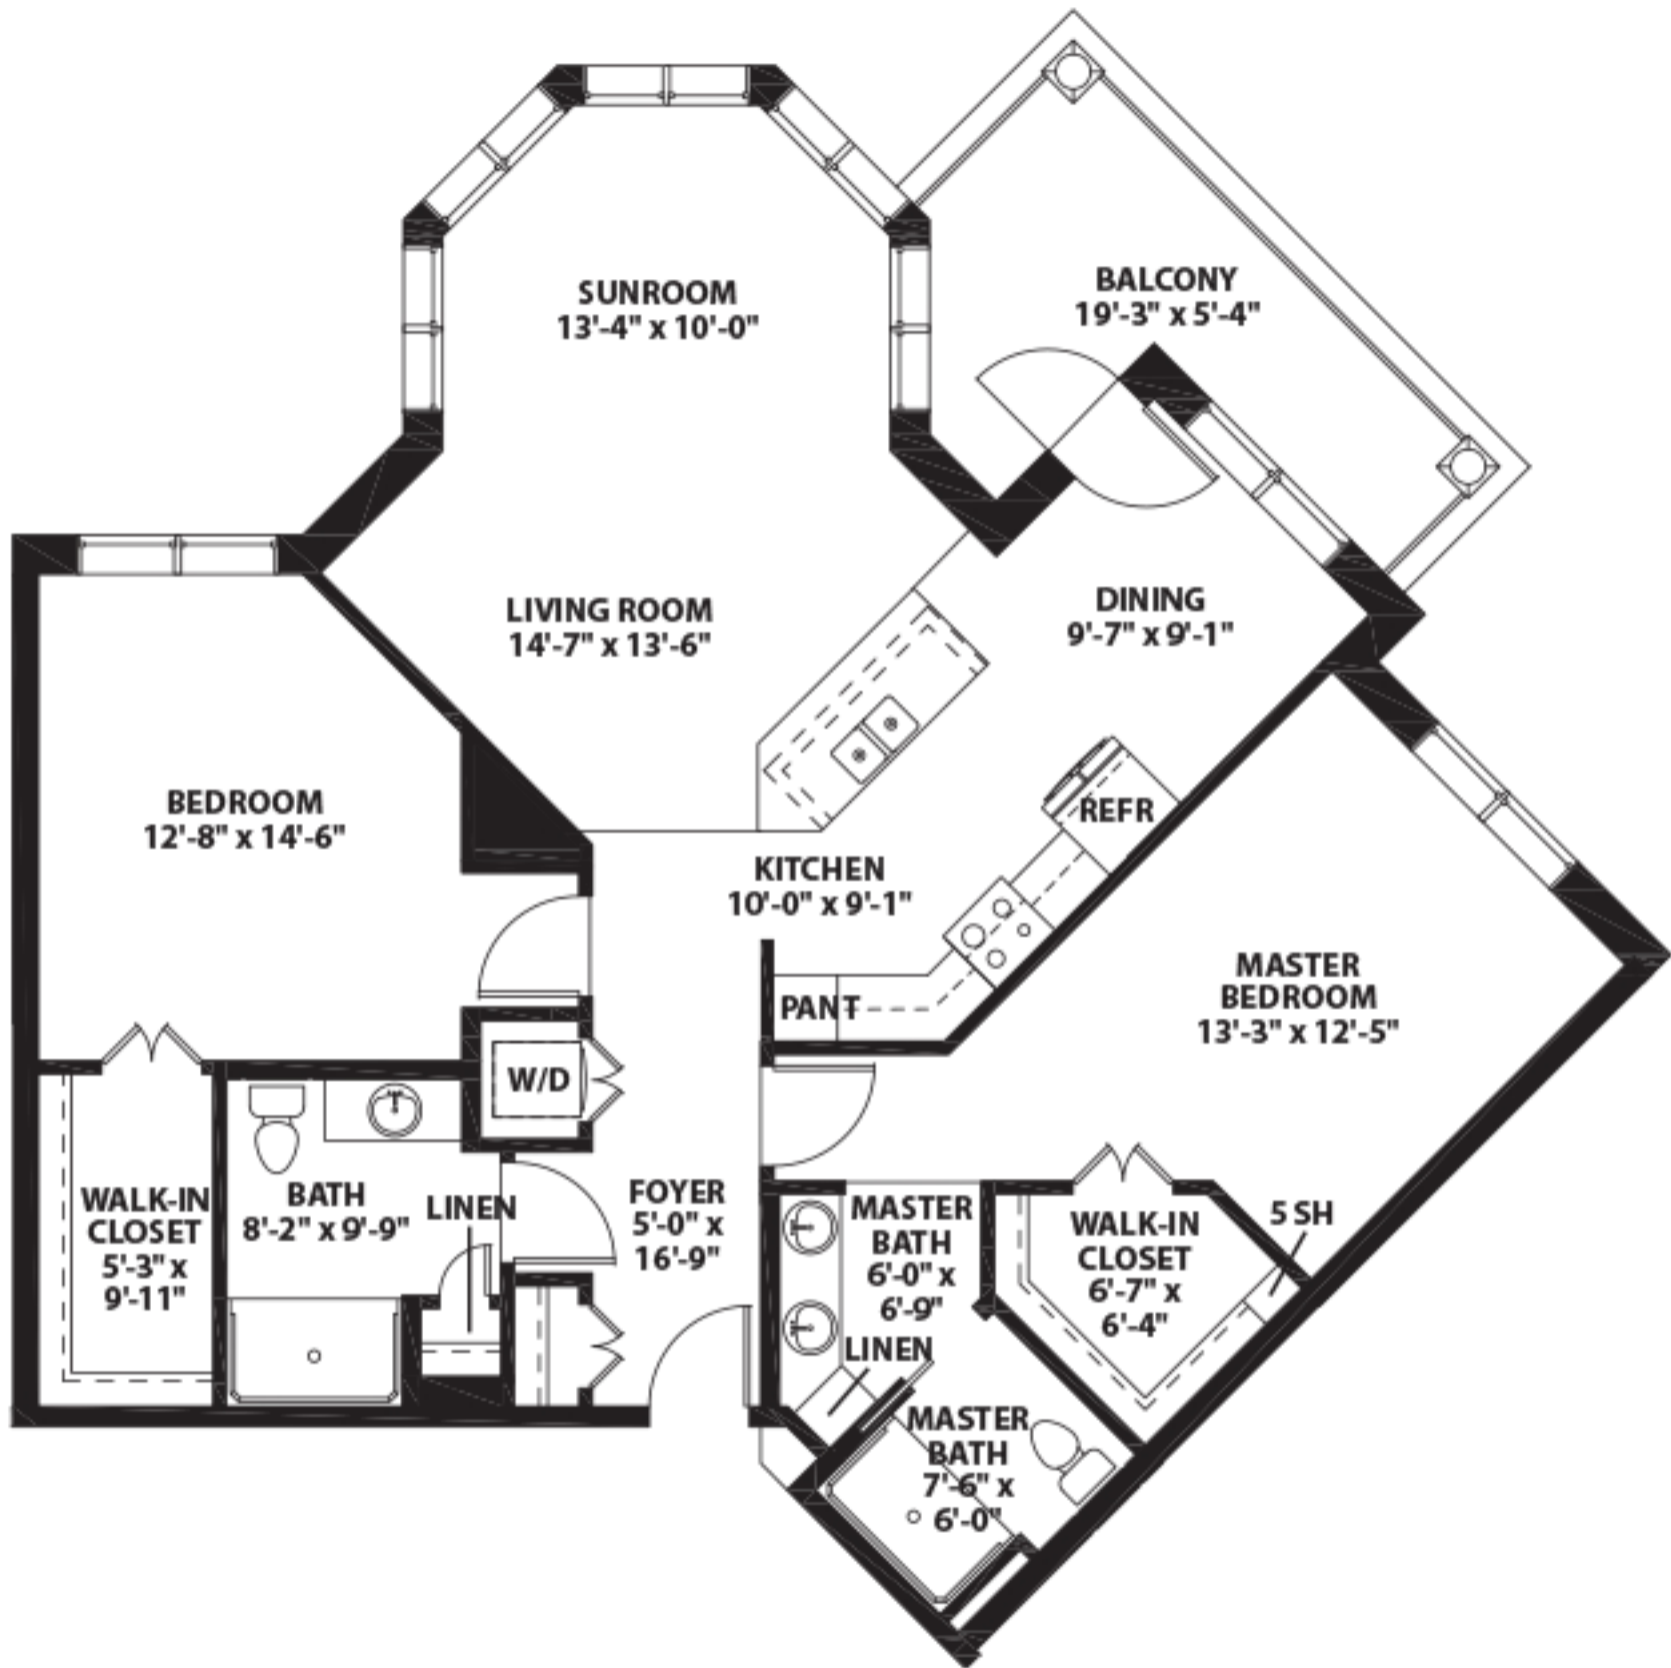

YADKIN

(EXPANSION)

TWO BEDROOM

DETAILS AND DIMENSIONS MAY VARY SLIGHTLY

WhiteStone
 A MASONIC & EASTERN STAR
 COMMUNITY EST. 1912
 Founded on fellowship. Inspired by you.

700 S. Holden Road | Greensboro, NC 27407
 (336) 547-2947 | www.LiveatWhiteStone.org