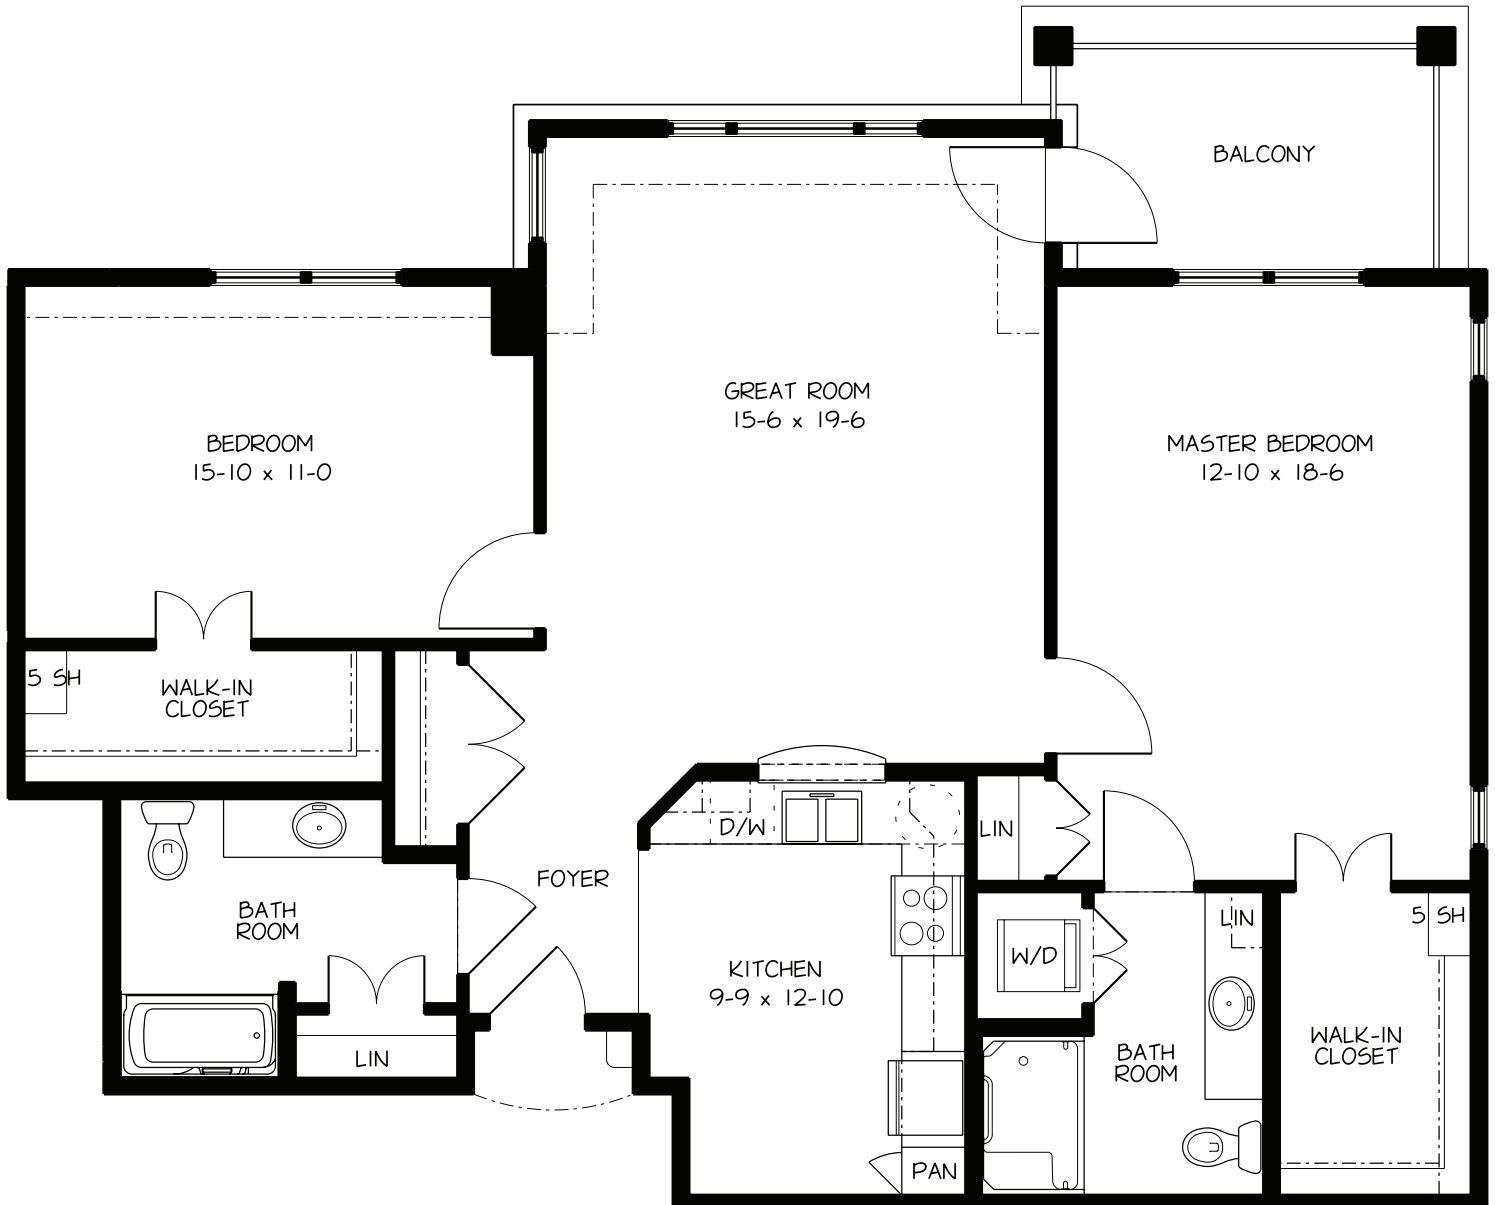

GUILFORD

TWO BEDROOM TRADITIONAL +

DETAILS AND DIMENSIONS MAY VARY SLIGHTLY

WhiteStone
 A MASONIC & EASTERN STAR
 COMMUNITY EST. 1912
 Founded on fellowship. Inspired by you.

700 S. Holden Road | Greensboro, NC 27407
 (336) 547-2947 | www.LiveatWhiteStone.org