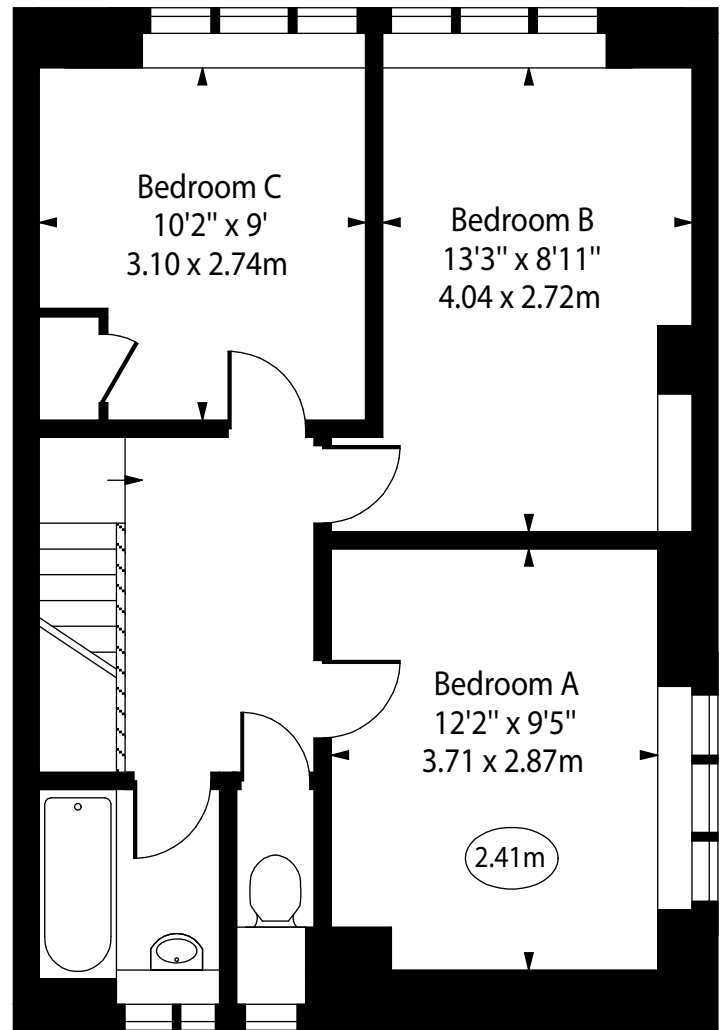

Locke House, Patmore Estate

○ - Ceiling Height

Ground Floor

First Floor

Approx Gross Internal Area

942 Sq Ft - 87.51 Sq M

For Illustration Purposes Only - Not To Scale

ENRICO BIGA photography