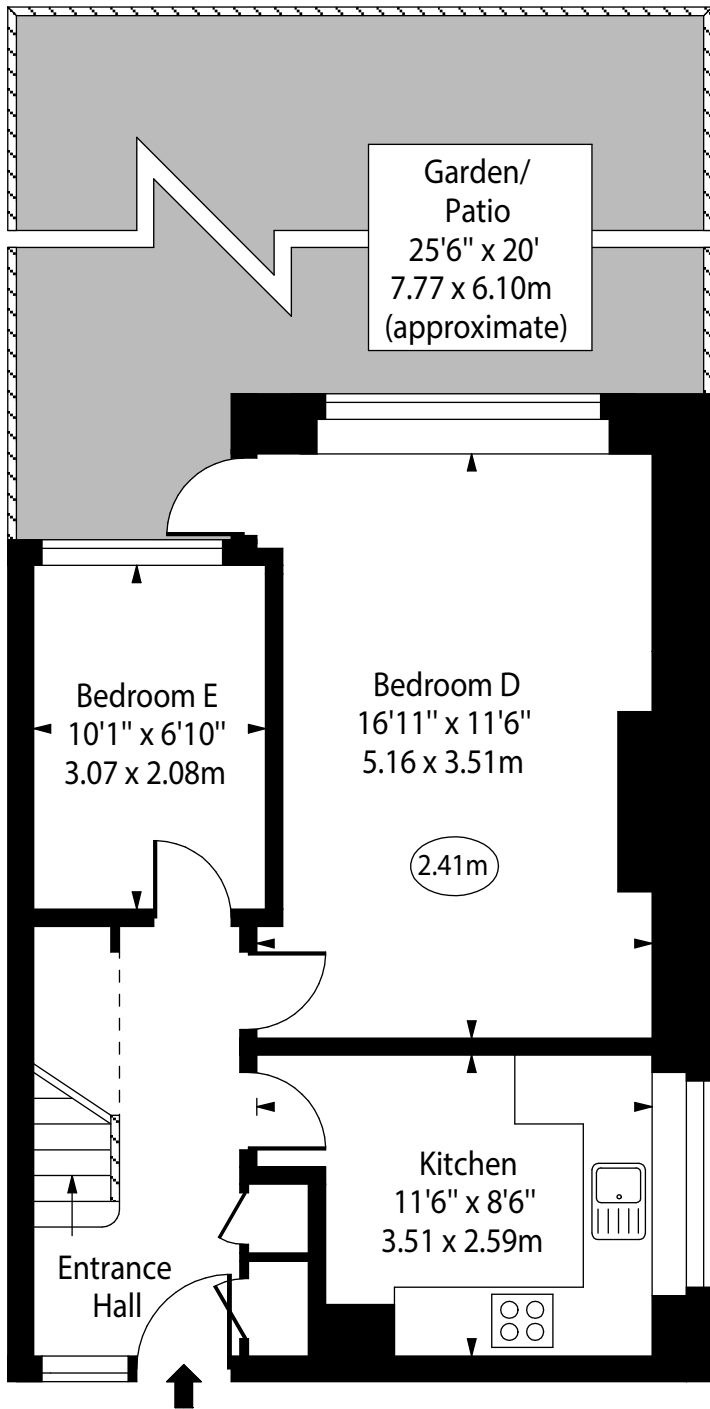

Locke House, Patmore Estate

○ - Ceiling Height

Ground Floor

First Floor

Approx Gross Internal Area

942 Sq Ft - 87.51 Sq M

For Illustration Purposes Only - Not To Scale

ENRICO BIGA photography