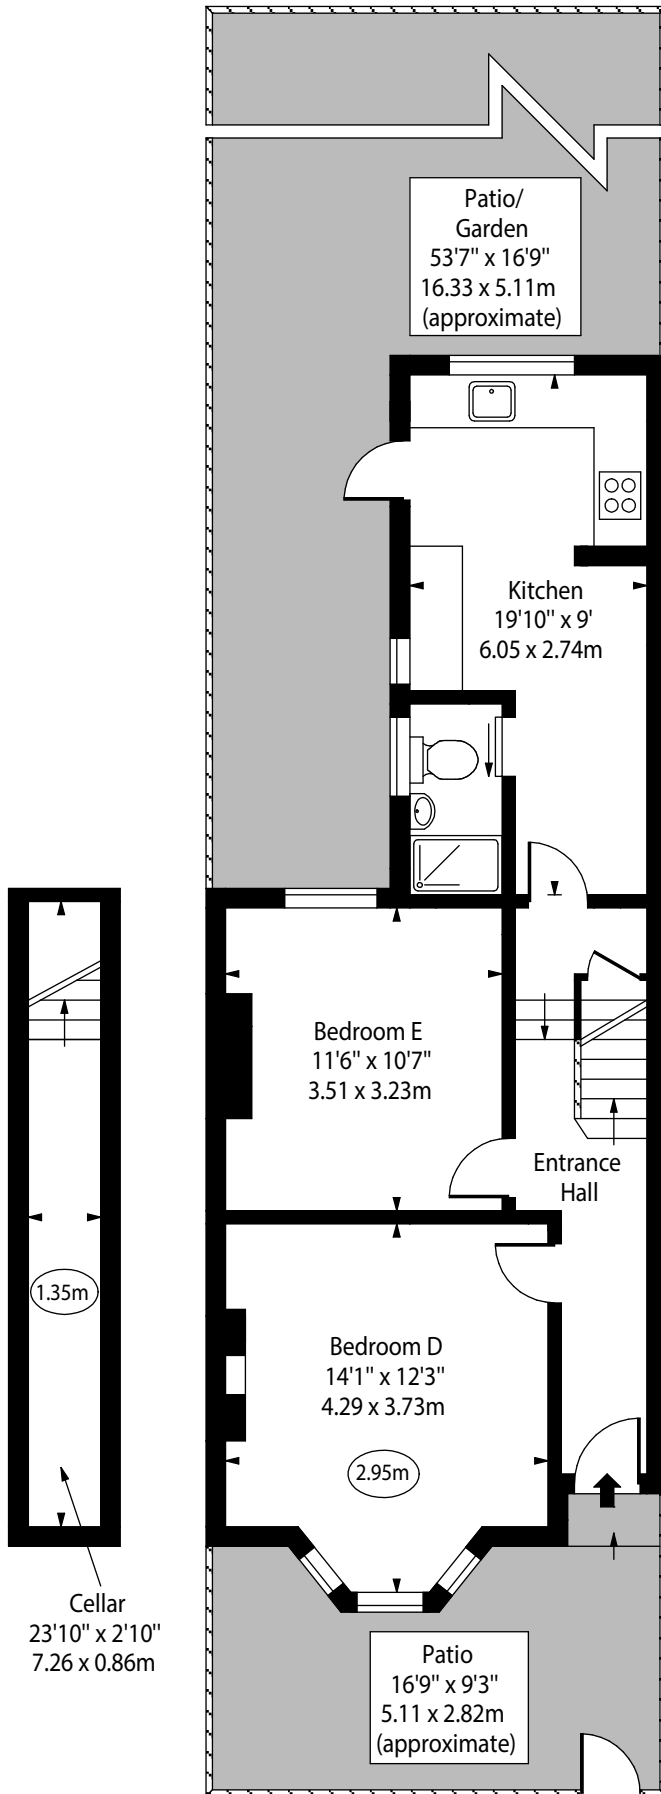

The Avenue, N17

○ - Ceiling Height

Cellar

Ground Floor

First Floor

Approx Gross Internal Area 1108 Sq Ft - 102.93 Sq M
(Excluding Cellar)

Approx Gross Internal Area 1175 Sq Ft - 109.16 Sq M
(Including Cellar)

Cellar Area 67 Sq Ft - 6.22 Sq M

For Illustration Purposes Only - Not To Scale

ENRICO BIGA photography