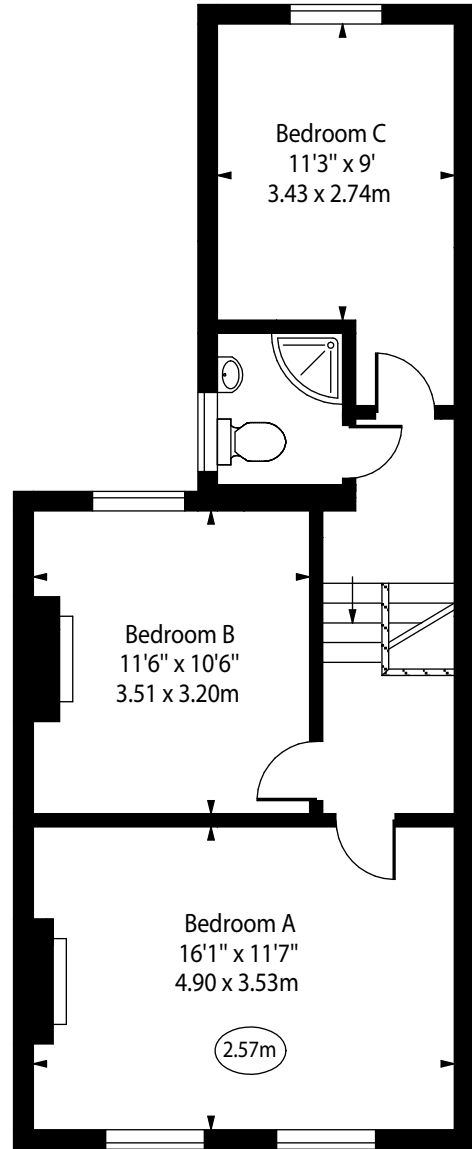

The Avenue, N17

○ - Ceiling Height

Cellar

Ground Floor

First Floor

Approx Gross Internal Area 1108 Sq Ft - 102.93 Sq M
(Excluding Cellar)

Approx Gross Internal Area 1175 Sq Ft - 109.16 Sq M
(Including Cellar)

Cellar Area 67 Sq Ft - 6.22 Sq M

For Illustration Purposes Only - Not To Scale

ENRICO BIGA photography