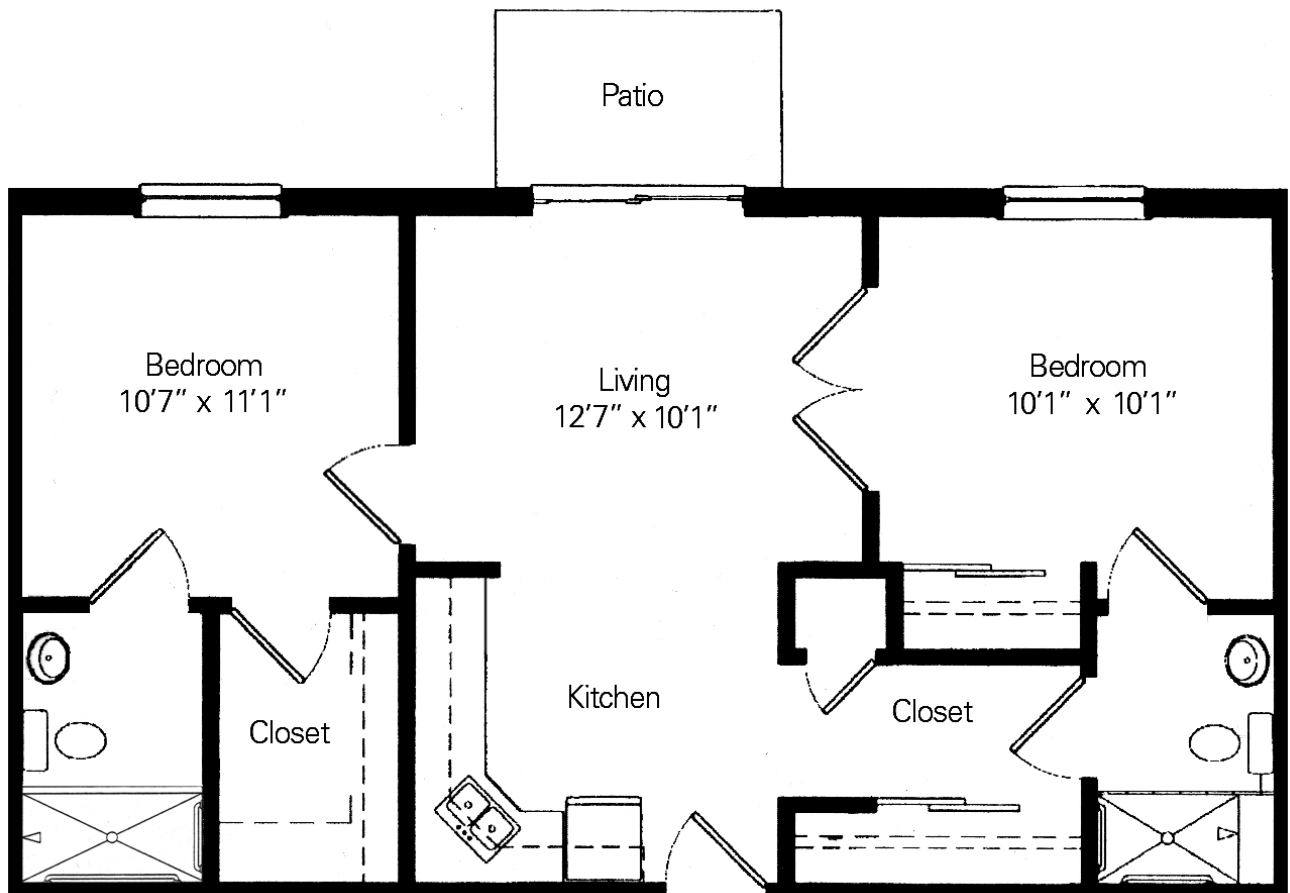

Companion Suite

Licensed Assisted Living Apartment Home

1633 Laclede Station Rd. ■ Richmond Heights, MO 63117
ph 314.646.8000 ■ RichmondTerraceLiving.org

675 sq. ft.
Floor plans not to scale.