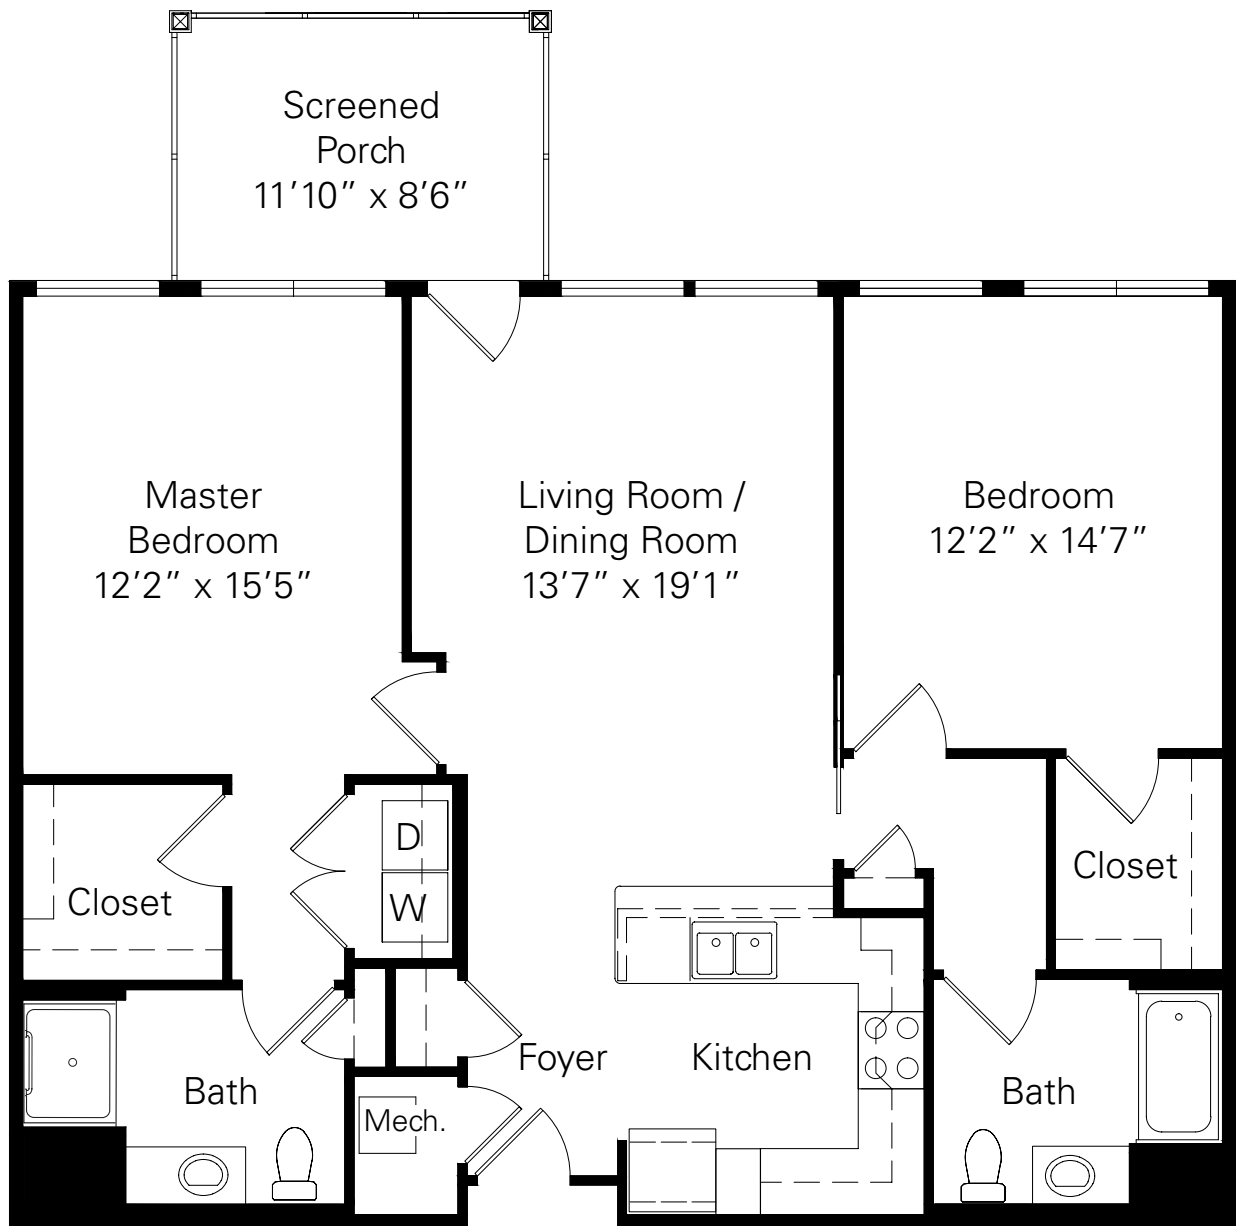

The Laurel

An Apartment Home

3710 Lenoir St. | Columbia, MO 65201
ph 573.876.5800 | LenoirWoodsLiving.org

1,200 sq. ft. (approx.)
Floor plans not to scale.