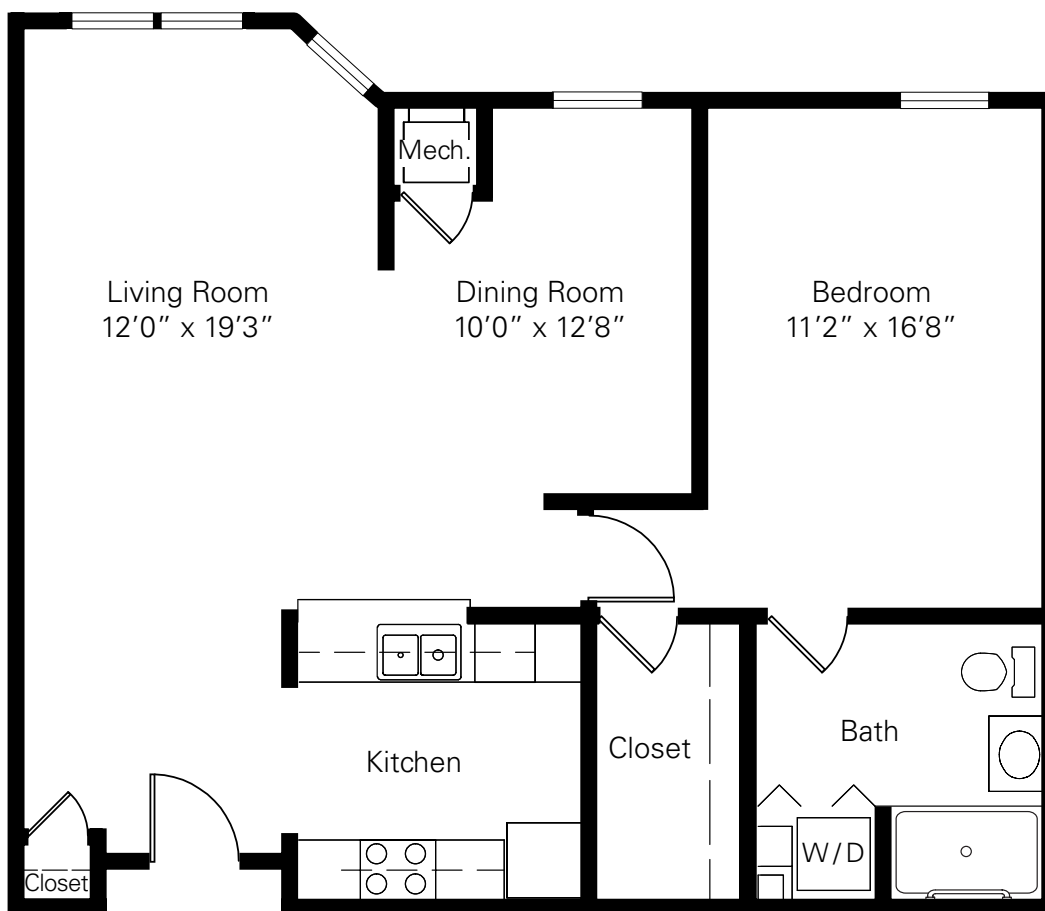

The Redbud

An Apartment Home

3710 Lenoir St. ▪ Columbia, MO 65201
ph 573.876.5800 ▪ LenoirWoodsLiving.org

940 sq. ft. (approx.)
Floor plans not to scale.