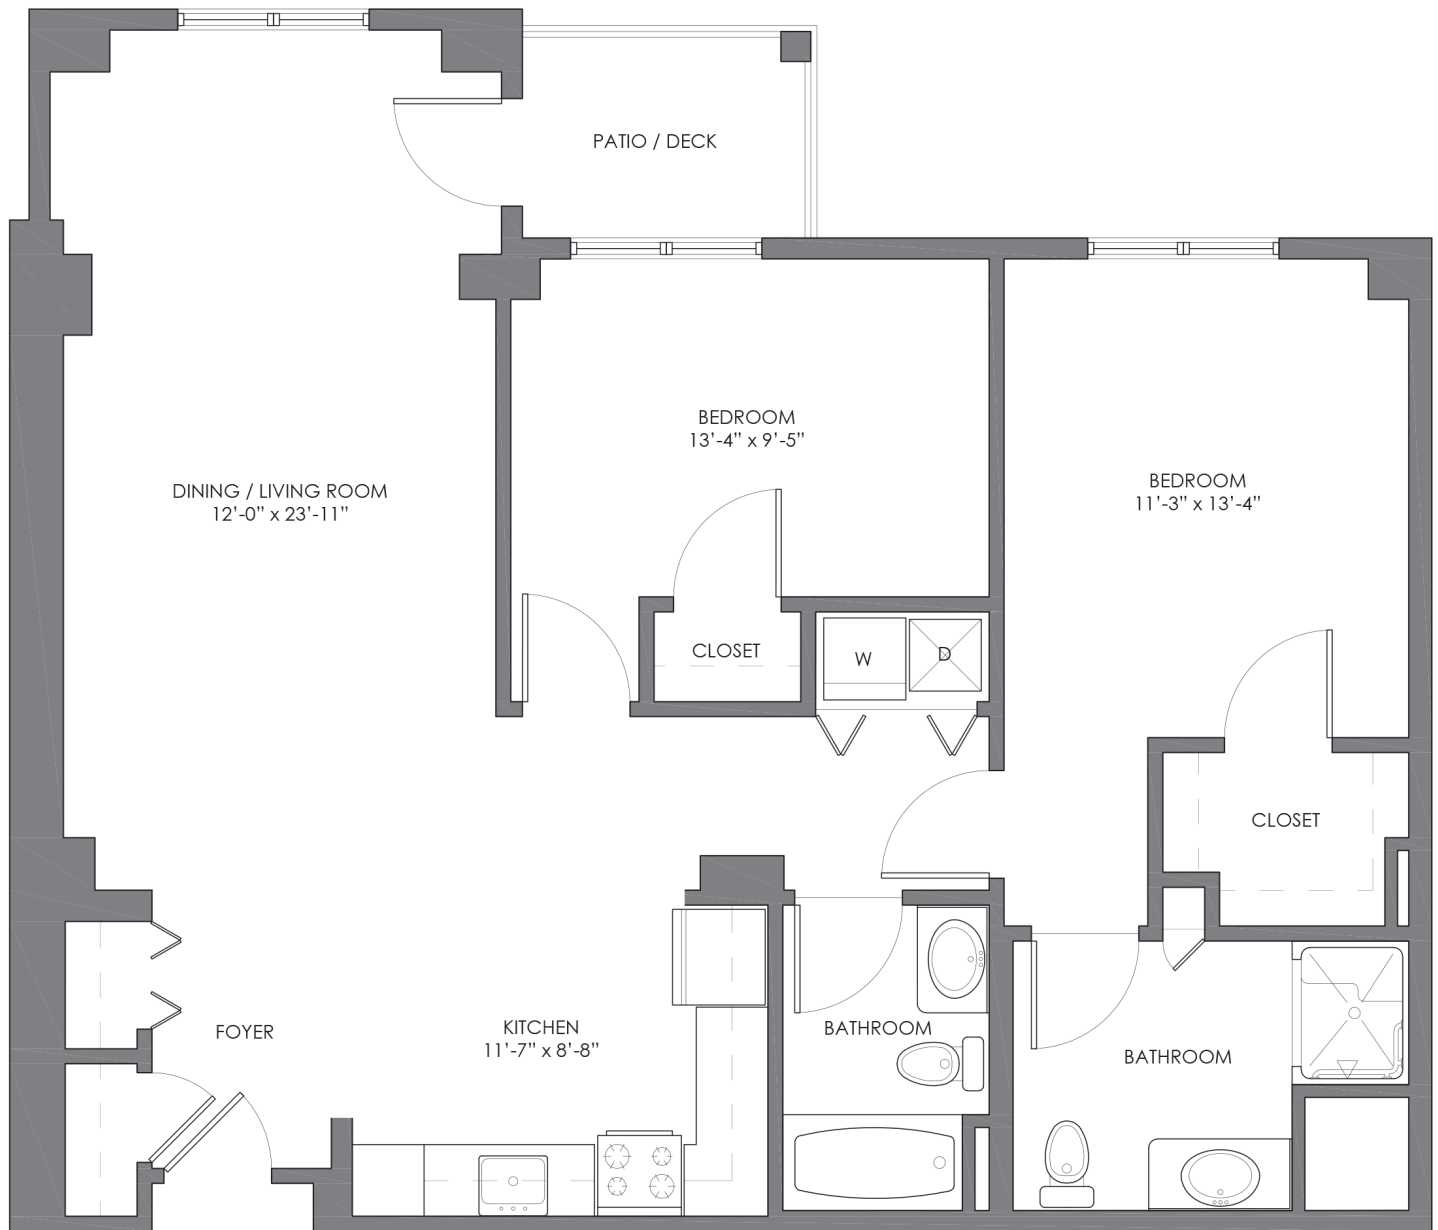

The Loutre 2

An Apartment Home

1 Meramec Bluffs Dr. ■ Ballwin, MO 63021
ph 636.923.2307 ■ MeramecBluffsLiving.org

1,145 sq. ft. (approx.)
Floor plans not to scale.

The Loutre 2

An Apartment Home

1 Meramec Bluffs Dr. ■ Ballwin, MO 63021
ph 636.923.2307 ■ MeramecBluffsLiving.org

1,145 sq. ft. (approx.)
Floor plans not to scale.