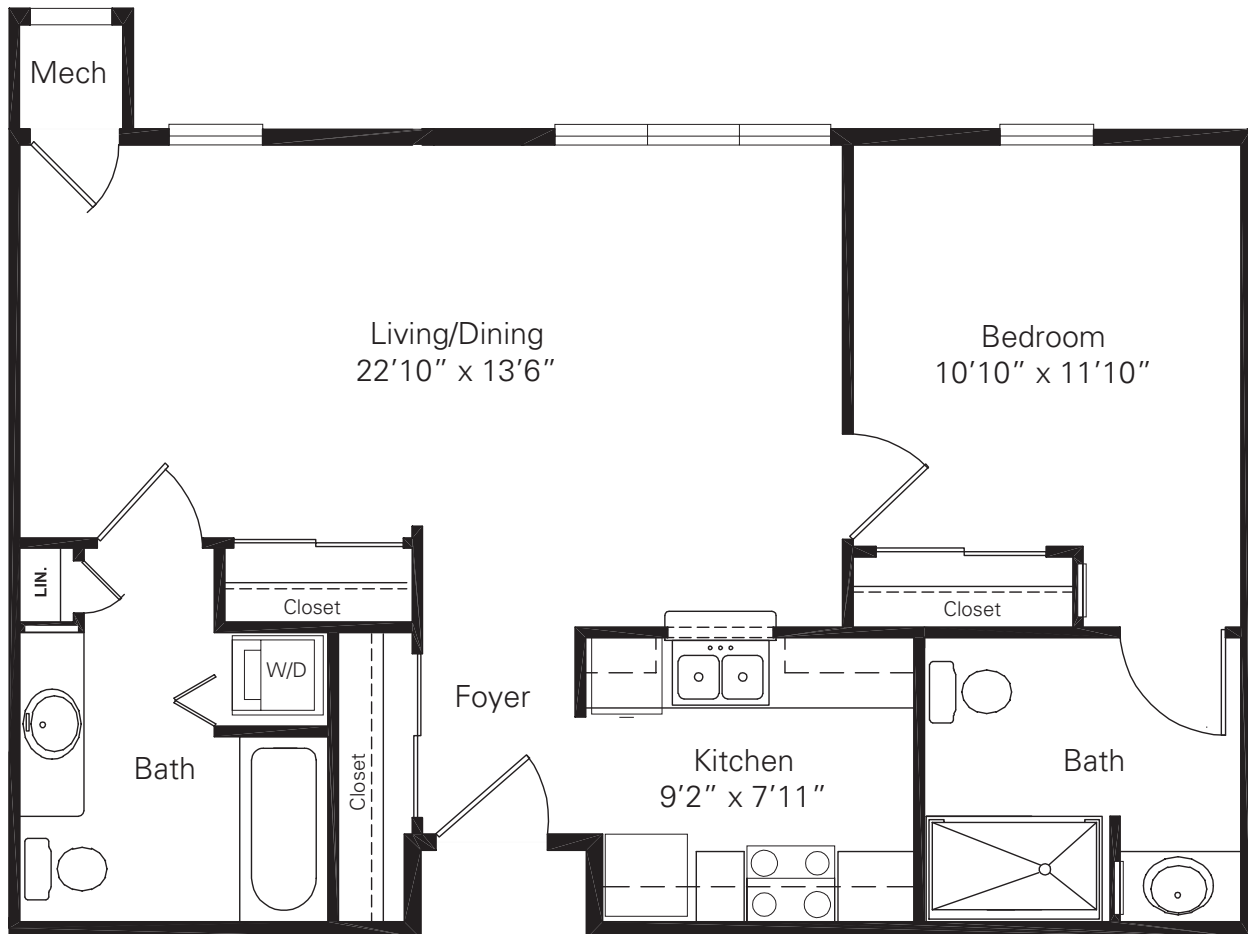

The Hibiscus

An Apartment Home

6901 Galena Rd. ▪ Peoria, IL 61614
ph 309.692.4600 ▪ LutheranHillsideVillage.org

785 sq. ft. (approx.)
Floor plans not to scale.

The Hibiscus

An Apartment Home

6901 Galena Rd. ■ Peoria, IL 61614
ph 309.692.4600 ■ LutheranHillsideVillage.org

785 sq. ft. (approx.)
Floor plans not to scale.