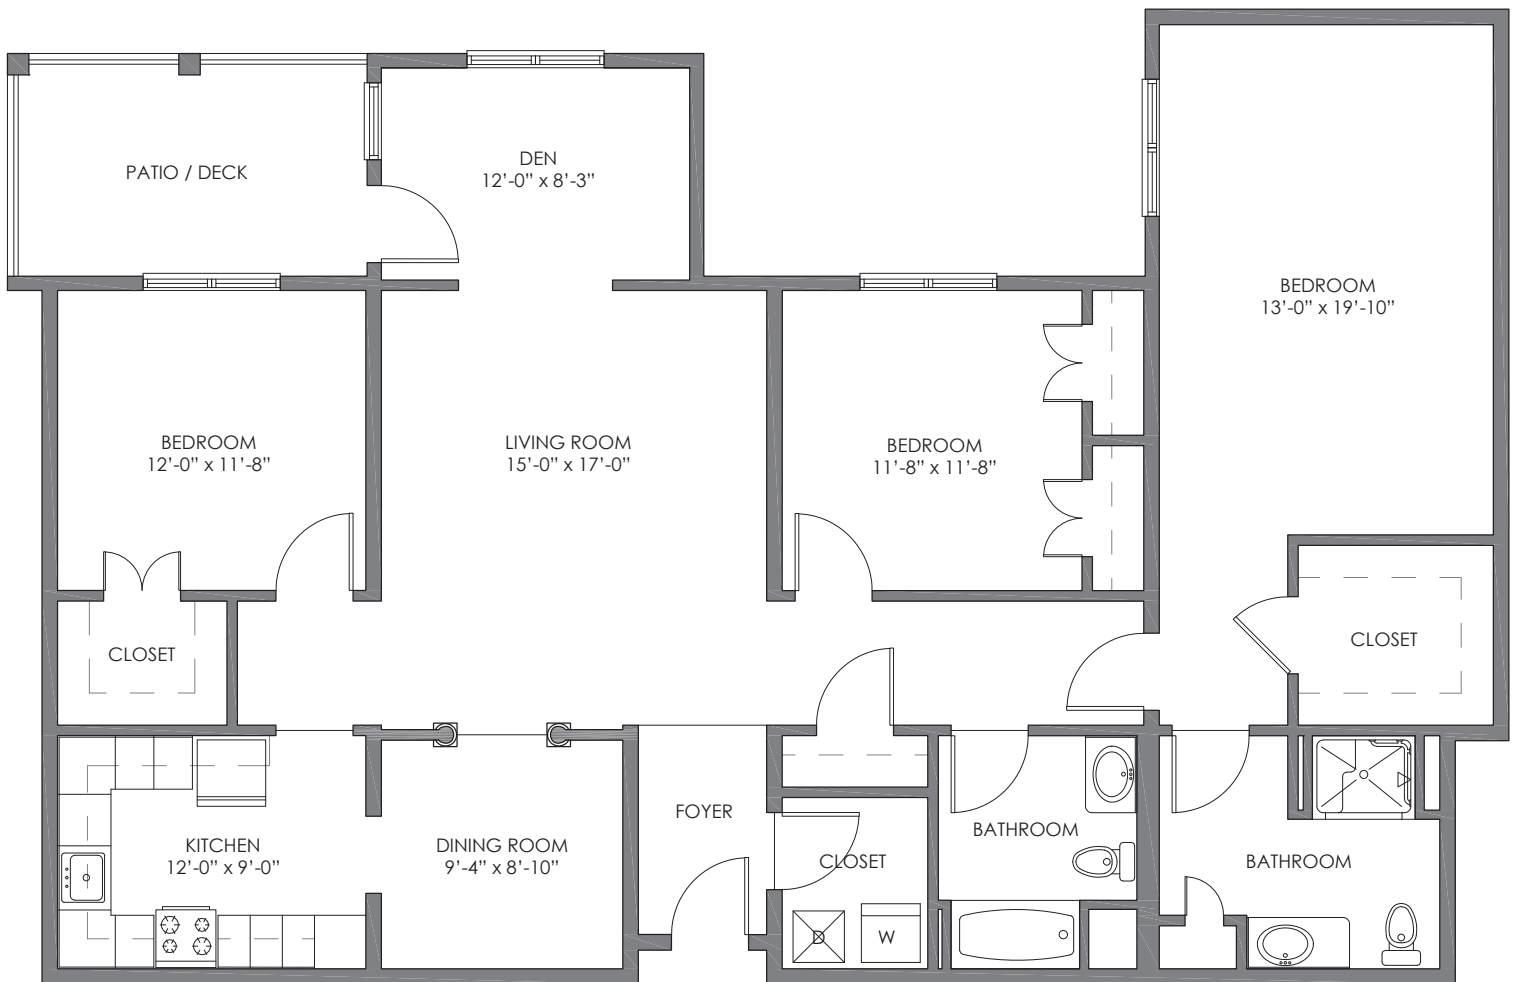

The Thompson

An Apartment Home

1 Meramec Bluffs Dr. ■ Ballwin, MO 63021
ph 636.923.2307 ■ MeramecBluffsLiving.org

1,785 sq. ft. (approx.)
Floor plans not to scale.

The Thompson

An Apartment Home

1 Meramec Bluffs Dr. ■ Ballwin, MO 63021
ph 636.923.2307 ■ MeramecBluffsLiving.org

1,785 sq. ft. (approx.)
Floor plans not to scale.