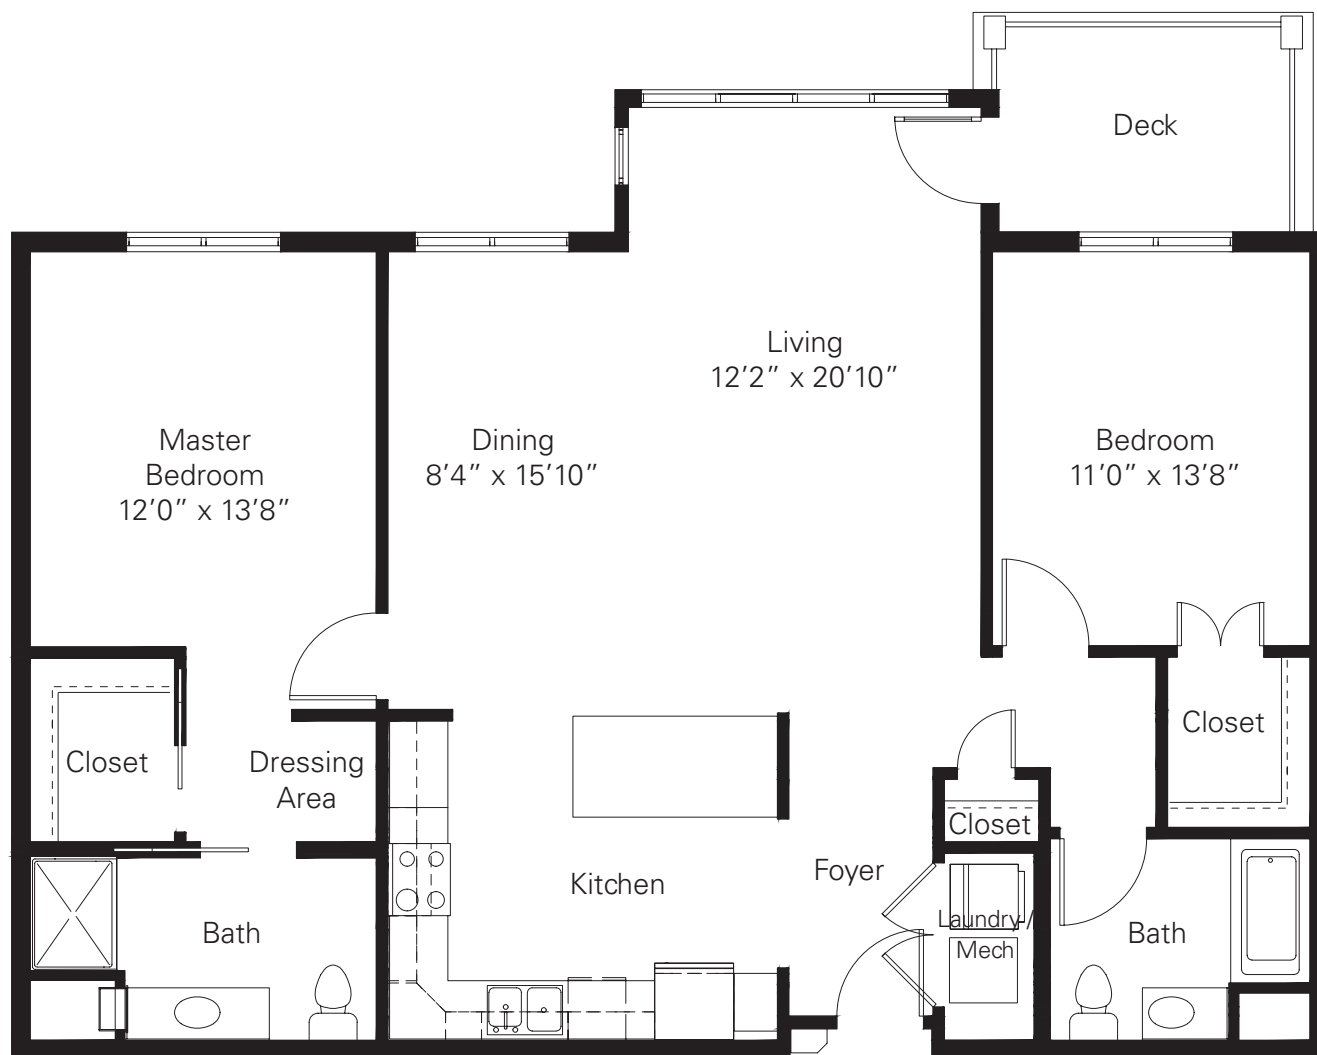

The Sandalwood An Apartment Home

723 S. Laclede Station Rd. ■ Webster Groves, MO 63119
ph 314.446.2367 ■ LacledeGrovesLiving.org

1,345 sq. ft. (approx.)
Floor plans not to scale.

The Sandalwood

An Apartment Home

723 S. Laclede Station Rd. ▪ Webster Groves, MO 63119
ph 314.446.2367 ▪ LacledeGrovesLiving.org

1,345 sq. ft. (approx.)
Floor plans not to scale.