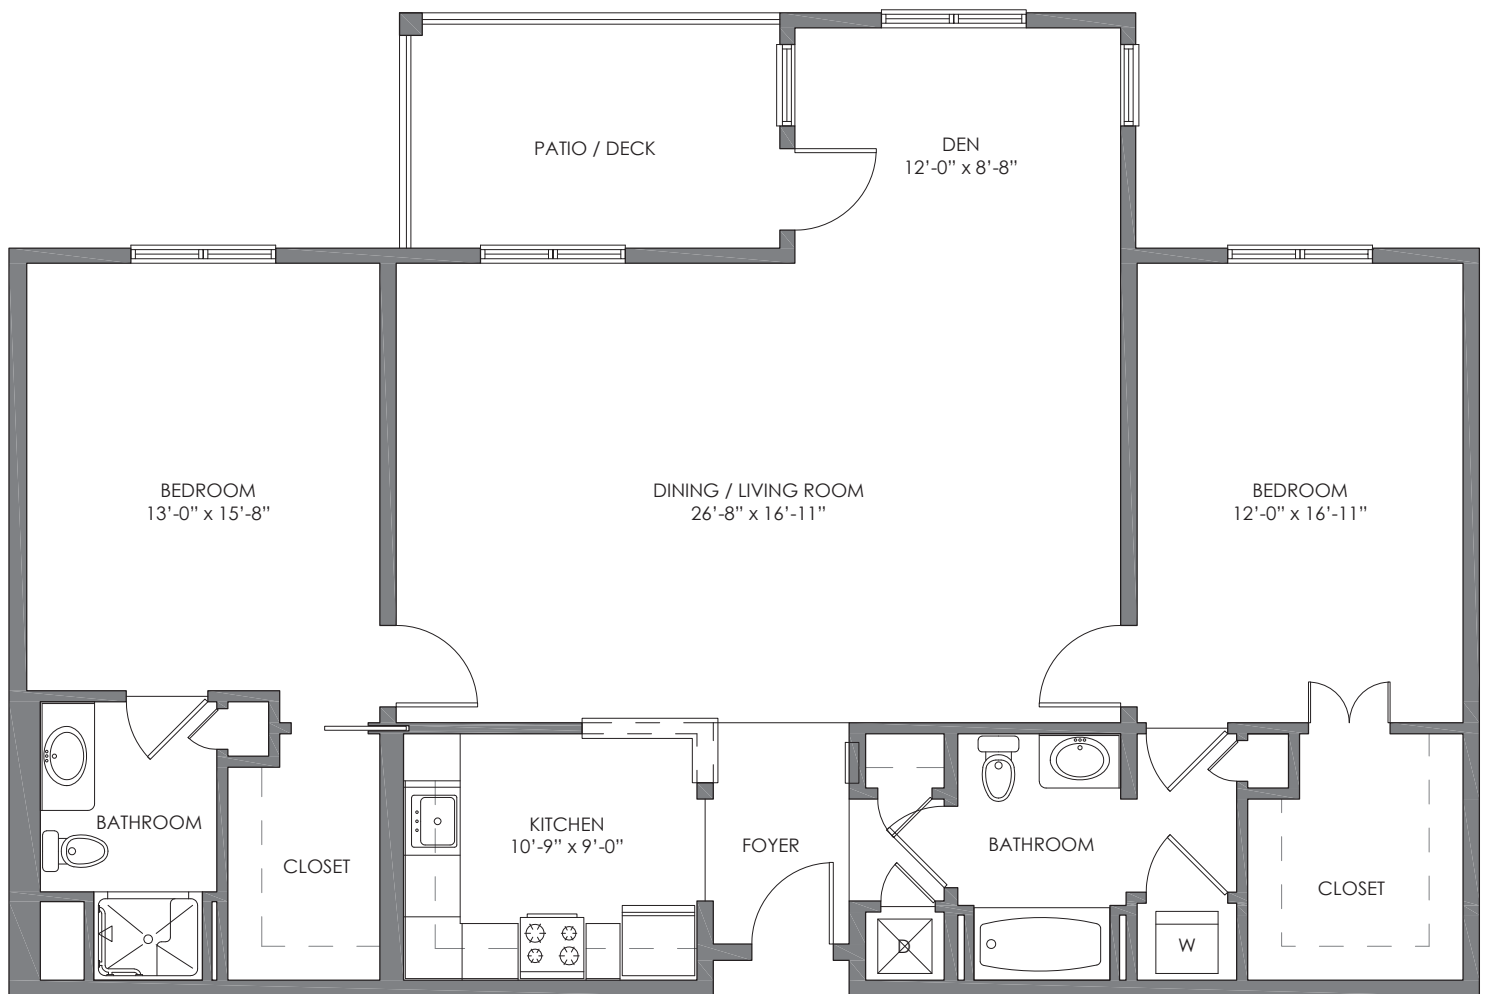

The Osage

An Apartment Home

1 Meramec Bluffs Dr. ■ Ballwin, MO 63021
ph 636.923.2307 ■ MeramecBluffsLiving.org

1,580 sq. ft. (approx.)
Floor plans not to scale.

The Osage

An Apartment Home

1 Meramec Bluffs Dr. ▪ Ballwin, MO 63021
ph 636.923.2307 ▪ MeramecBluffsLiving.org

1,580 sq. ft. (approx.)
Floor plans not to scale.