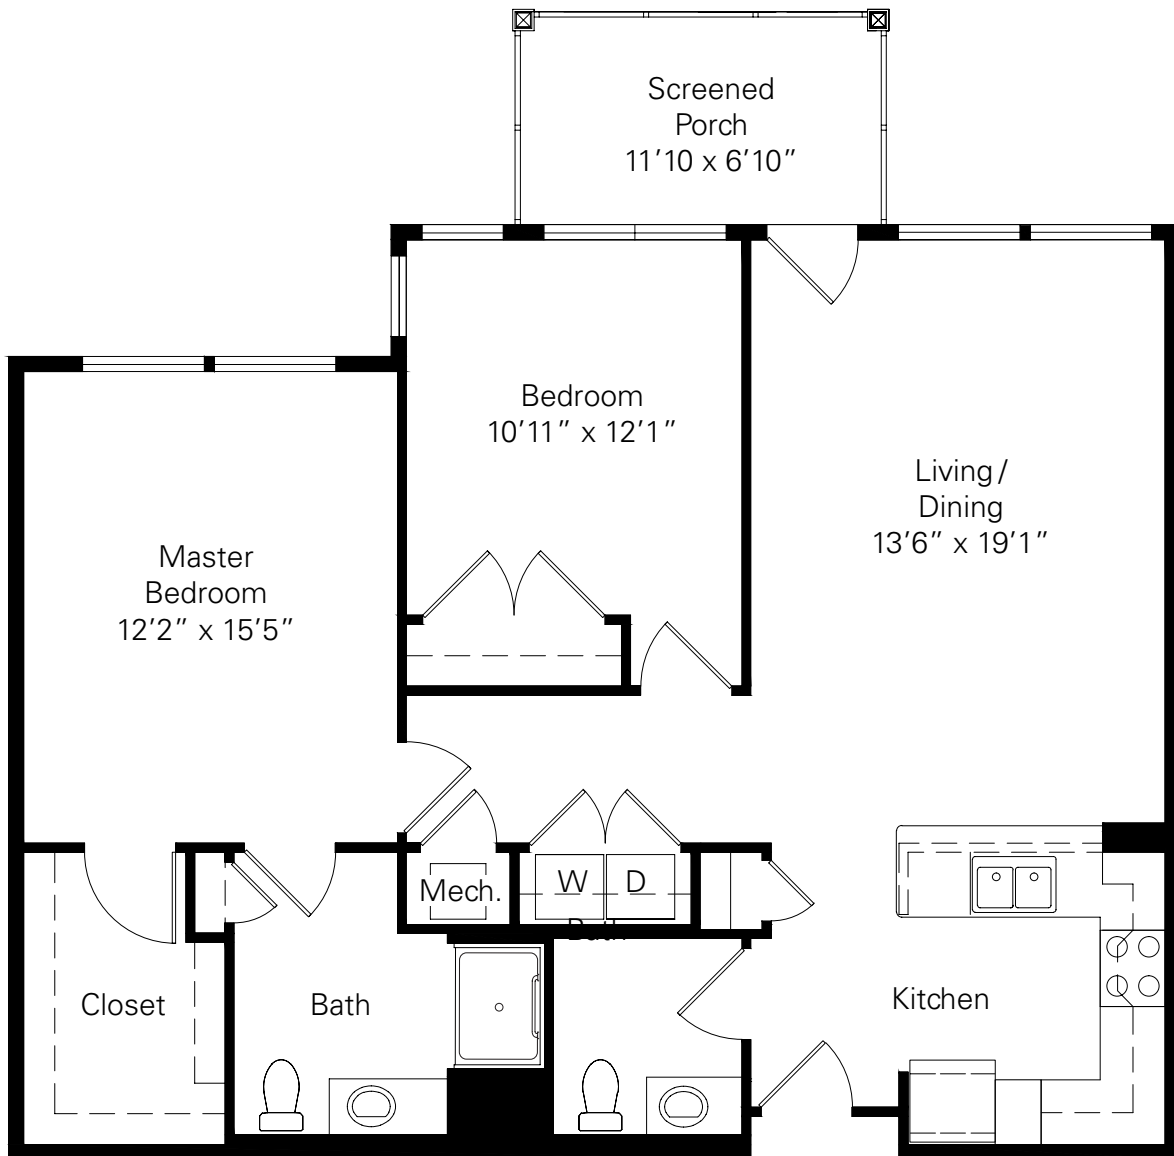

## The Hawthorn

An Apartment Home

3710 Lenoir St. | Columbia, MO 65201  
ph 573.876.5800 | [LenoirWoodsLiving.org](http://LenoirWoodsLiving.org)

**1,100 sq. ft.** (approx.)  
Floor plans not to scale.