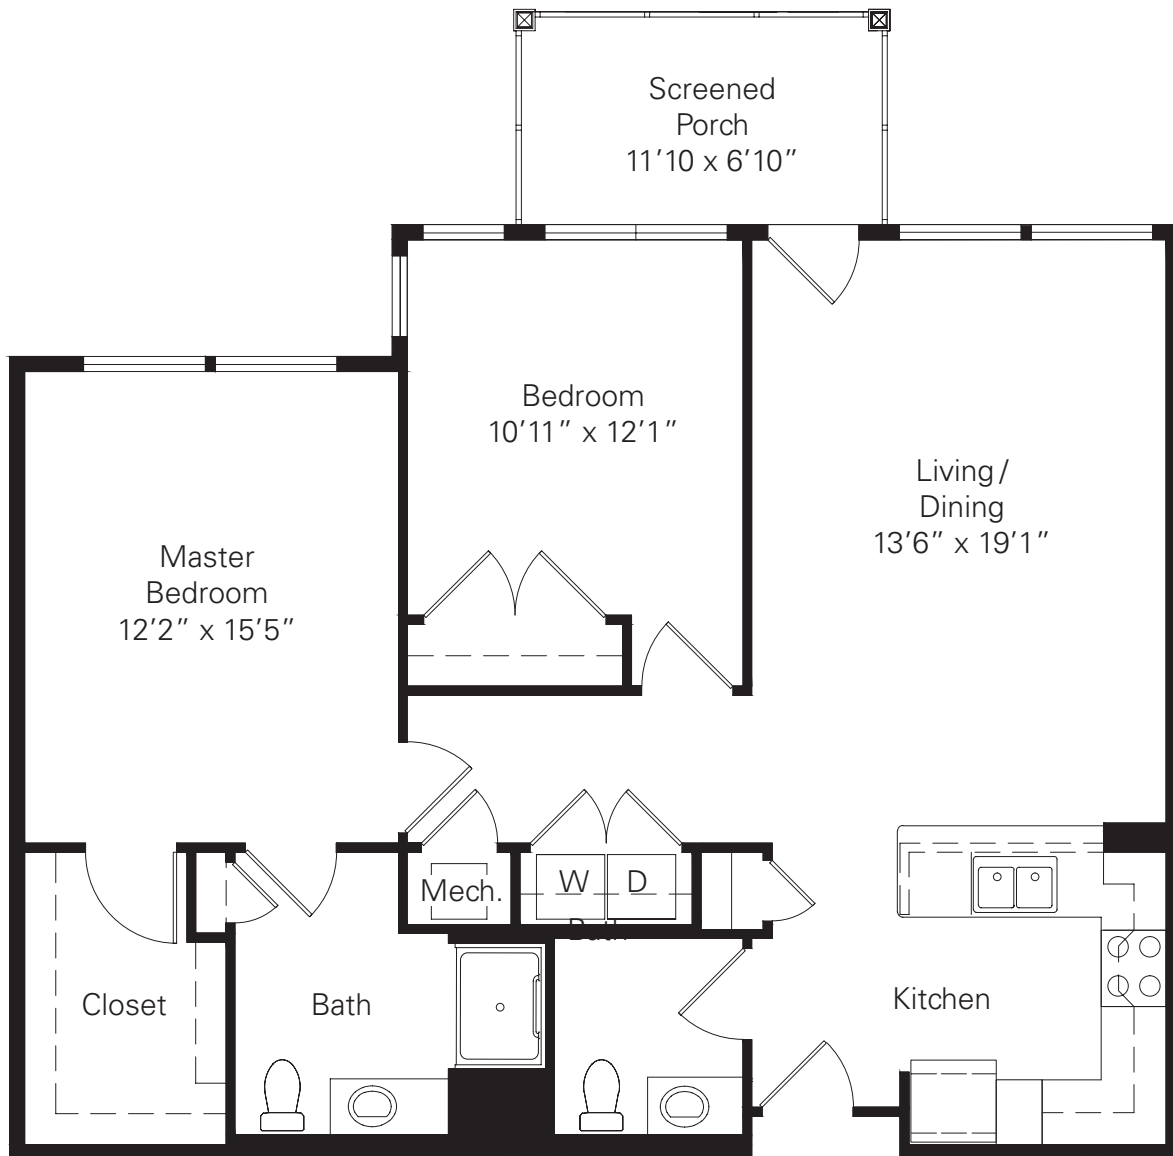

## The Hawthorn

An Apartment Home

3710 Lenoir St. | Columbia, MO 65201  
ph 573.876.5800 | [LenoirWoodsLiving.org](http://LenoirWoodsLiving.org)

**1,100 sq. ft.** (approx.)  
Floor plans not to scale.