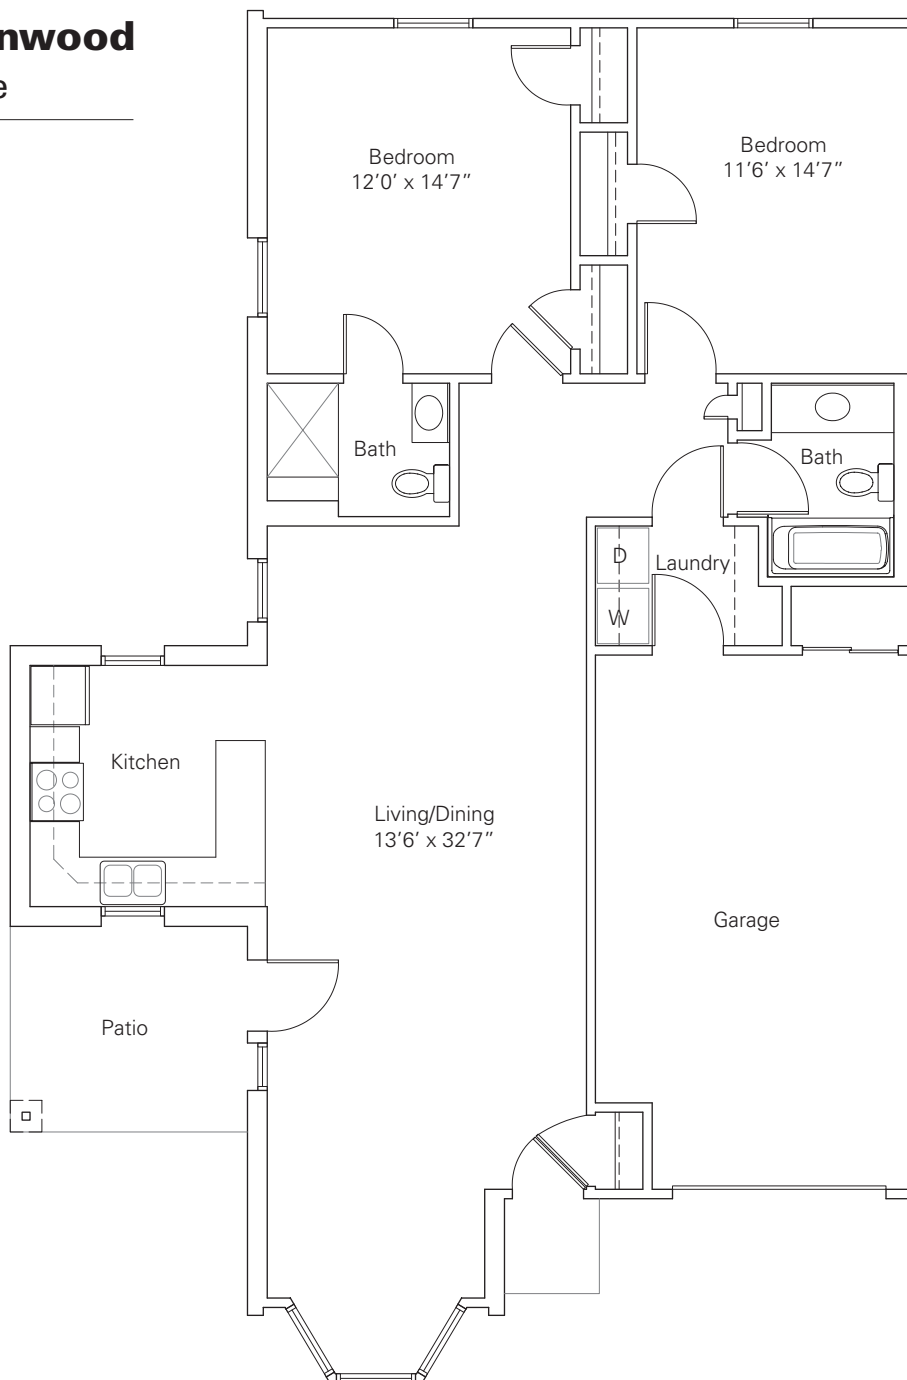

## The Cottonwood

A Patio Home

600 Breeze Park Dr. ■ Weldon Spring, MO 63304  
ph 636.939.5223 ■ [BreezeParkLiving.org](http://BreezeParkLiving.org)

**1,240 sq. ft.** (approx.)  
Floor plans not to scale.

## The Cottonwood

A Patio Home

600 Breeze Park Dr. ▪ Weldon Spring, MO 63304  
ph 636.939.5223 ▪ [BreezeParkLiving.org](http://BreezeParkLiving.org)

**1,240 sq. ft.** (approx.)  
Floor plans not to scale.