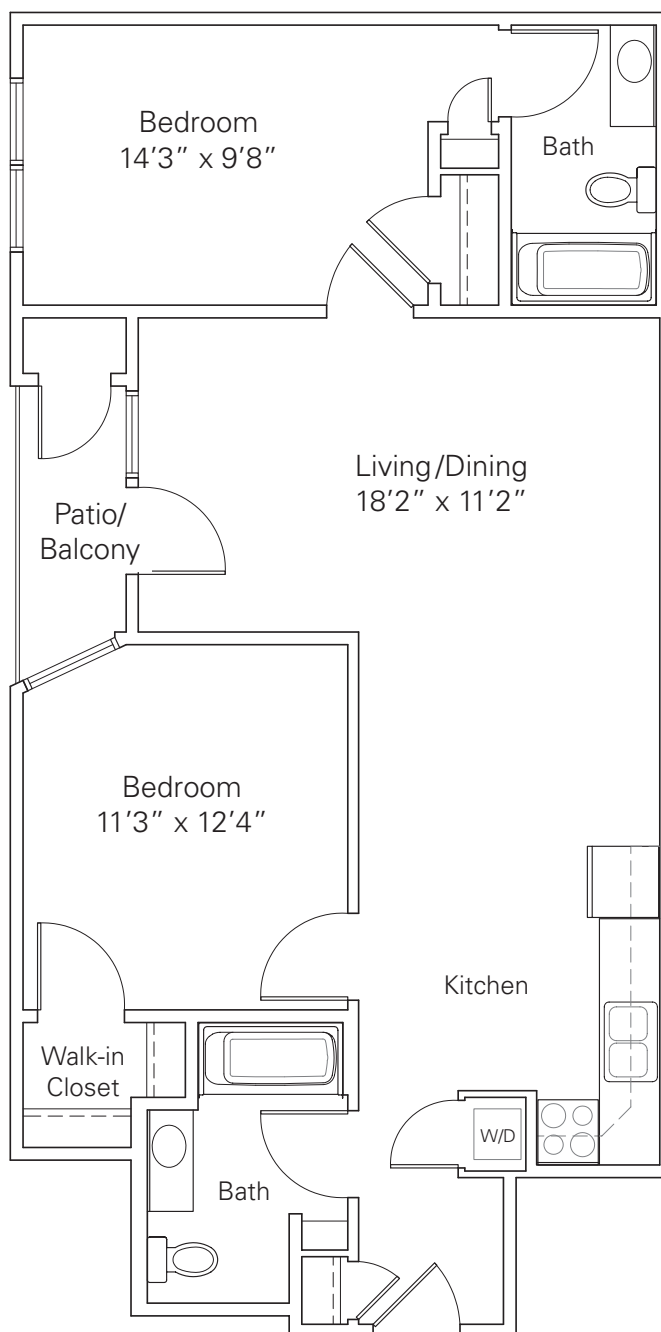

The Mapleleaf An Apartment Home

600 Breeze Park Dr. ▪ Weldon Spring, MO 63304
ph 636.939.5223 ▪ BreezeParkLiving.org

930 sq. ft. (approx.)
Floor plans not to scale.

The Mapleleaf

An Apartment Home

600 Breeze Park Dr. ■ Weldon Spring, MO 63304
ph 636.939.5223 ■ BreezeParkLiving.org

930 sq. ft. (approx.)
Floor plans not to scale.