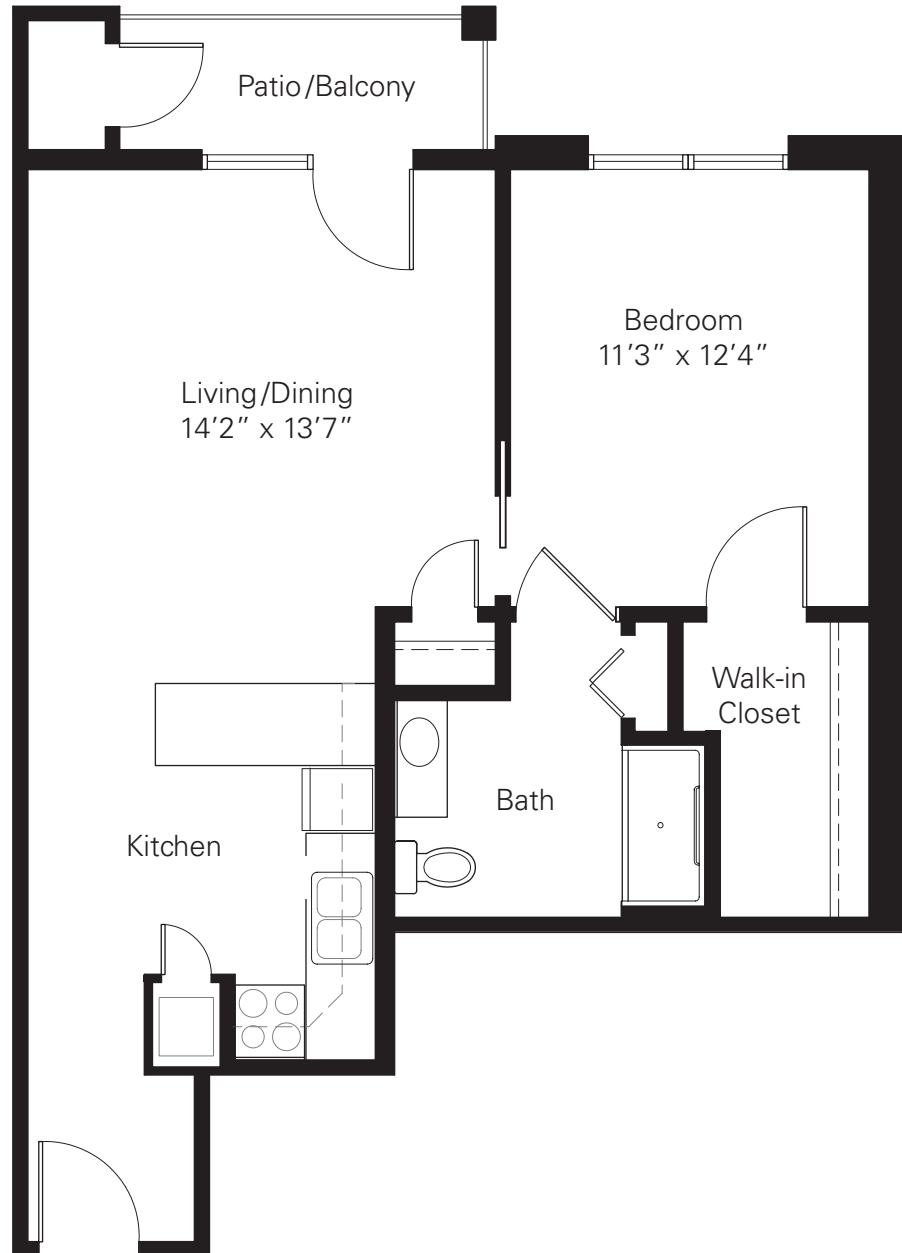

## **The Oakbrook** An Apartment Home

---

600 Breeze Park Dr. ■ Weldon Spring, MO 63304  
ph 636.939.5223 ■ [BreezeParkLiving.org](http://BreezeParkLiving.org)

**700 sq. ft.** (approx.)  
Floor plans not to scale.

## The Oakbrook

An Apartment Home

---

---

600 Breeze Park Dr. ▪ Weldon Spring, MO 63304  
ph 636.939.5223 ▪ [BreezeParkLiving.org](http://BreezeParkLiving.org)

**700 sq. ft.** (approx.)  
Floor plans not to scale.